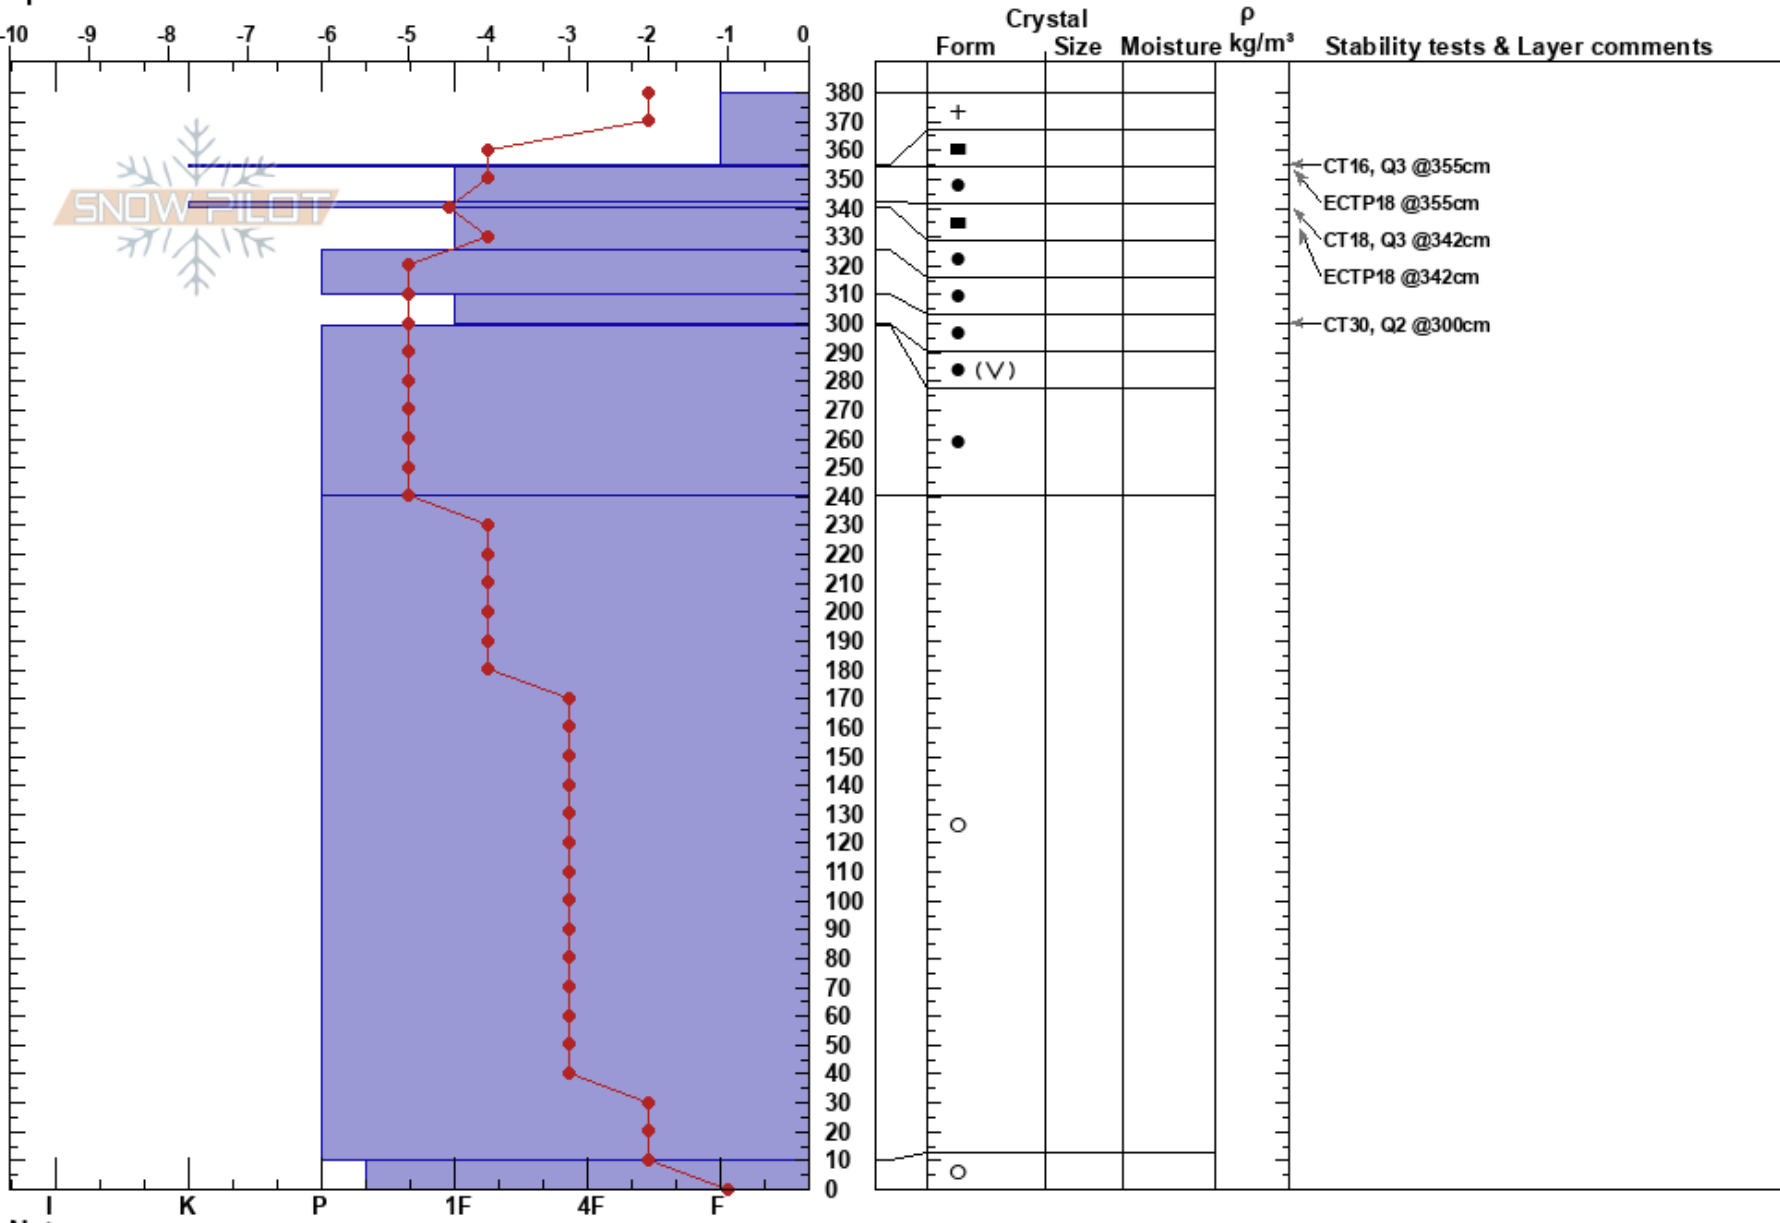

Mullan Pass
 Bitterroot
 ID
 Elevation: 6100 ft
 Aspect: 340°
 Specifics:

Melissa Hendrickson
 04/05/2018 - 10:00am
 Co-ord: 47.45630N, -115.64854W
 Slope Angle: 27°
 Wind Loading: no

Stability: Good
 Air Temperature: 0°C
 Sky Cover: OVC
 Precipitation: S1
 Wind: S Calm

HS:380
 PS: 20 380-355cm:Problematic layer

Layer Notes:

Notes: