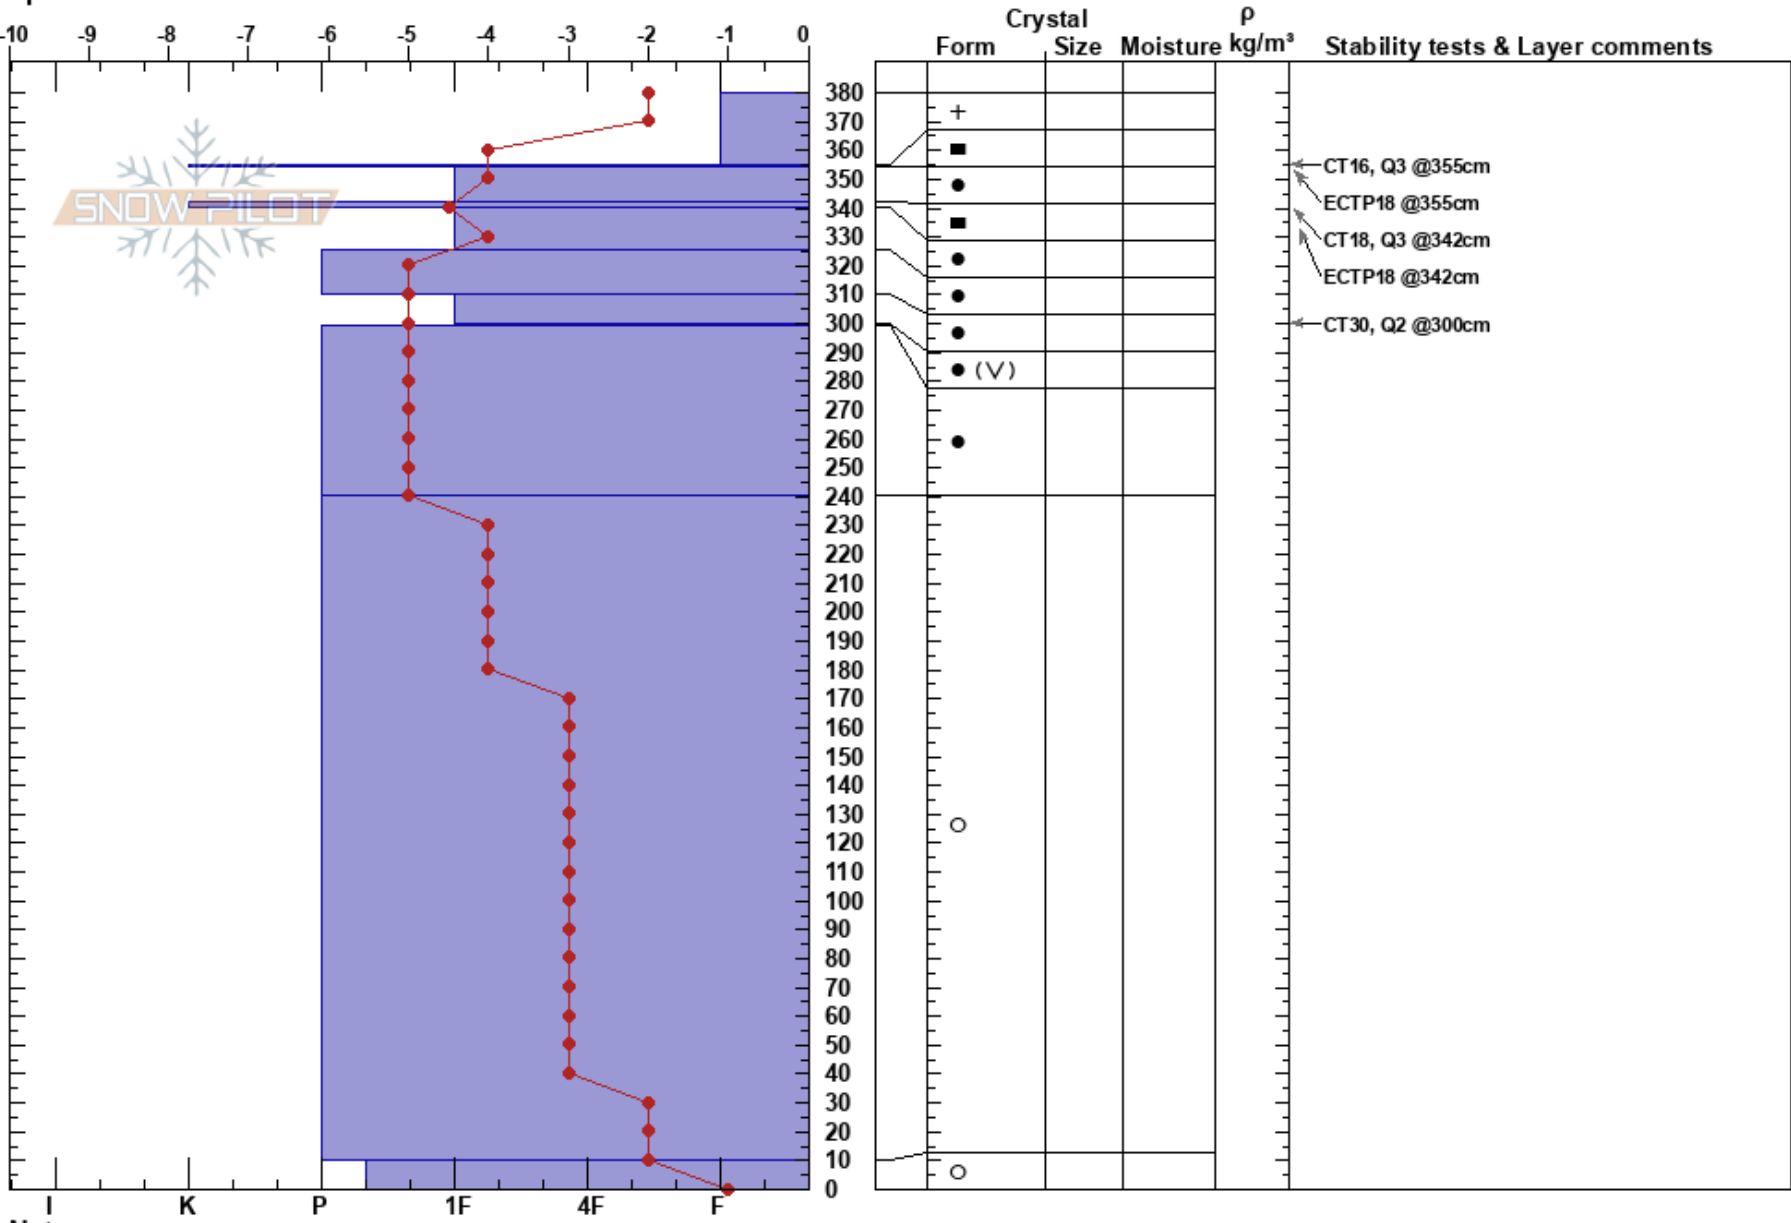

Mullan Pass  
 Bitterroot  
 ID  
 Elevation: 6100 ft  
 Aspect: 340°  
 Specifics:

Melissa Hendrickson  
 04/05/2018 - 10:00am  
 Co-ord: 47.45630N, -115.64854W  
 Slope Angle: 27°  
 Wind Loading: no

Stability: Good  
 Air Temperature: 0°C  
 Sky Cover: OVC  
 Precipitation: S1  
 Wind: S Calm

HS:380  
 PS: 20 380-355cm:Problematic layer

Layer Notes:

Notes: