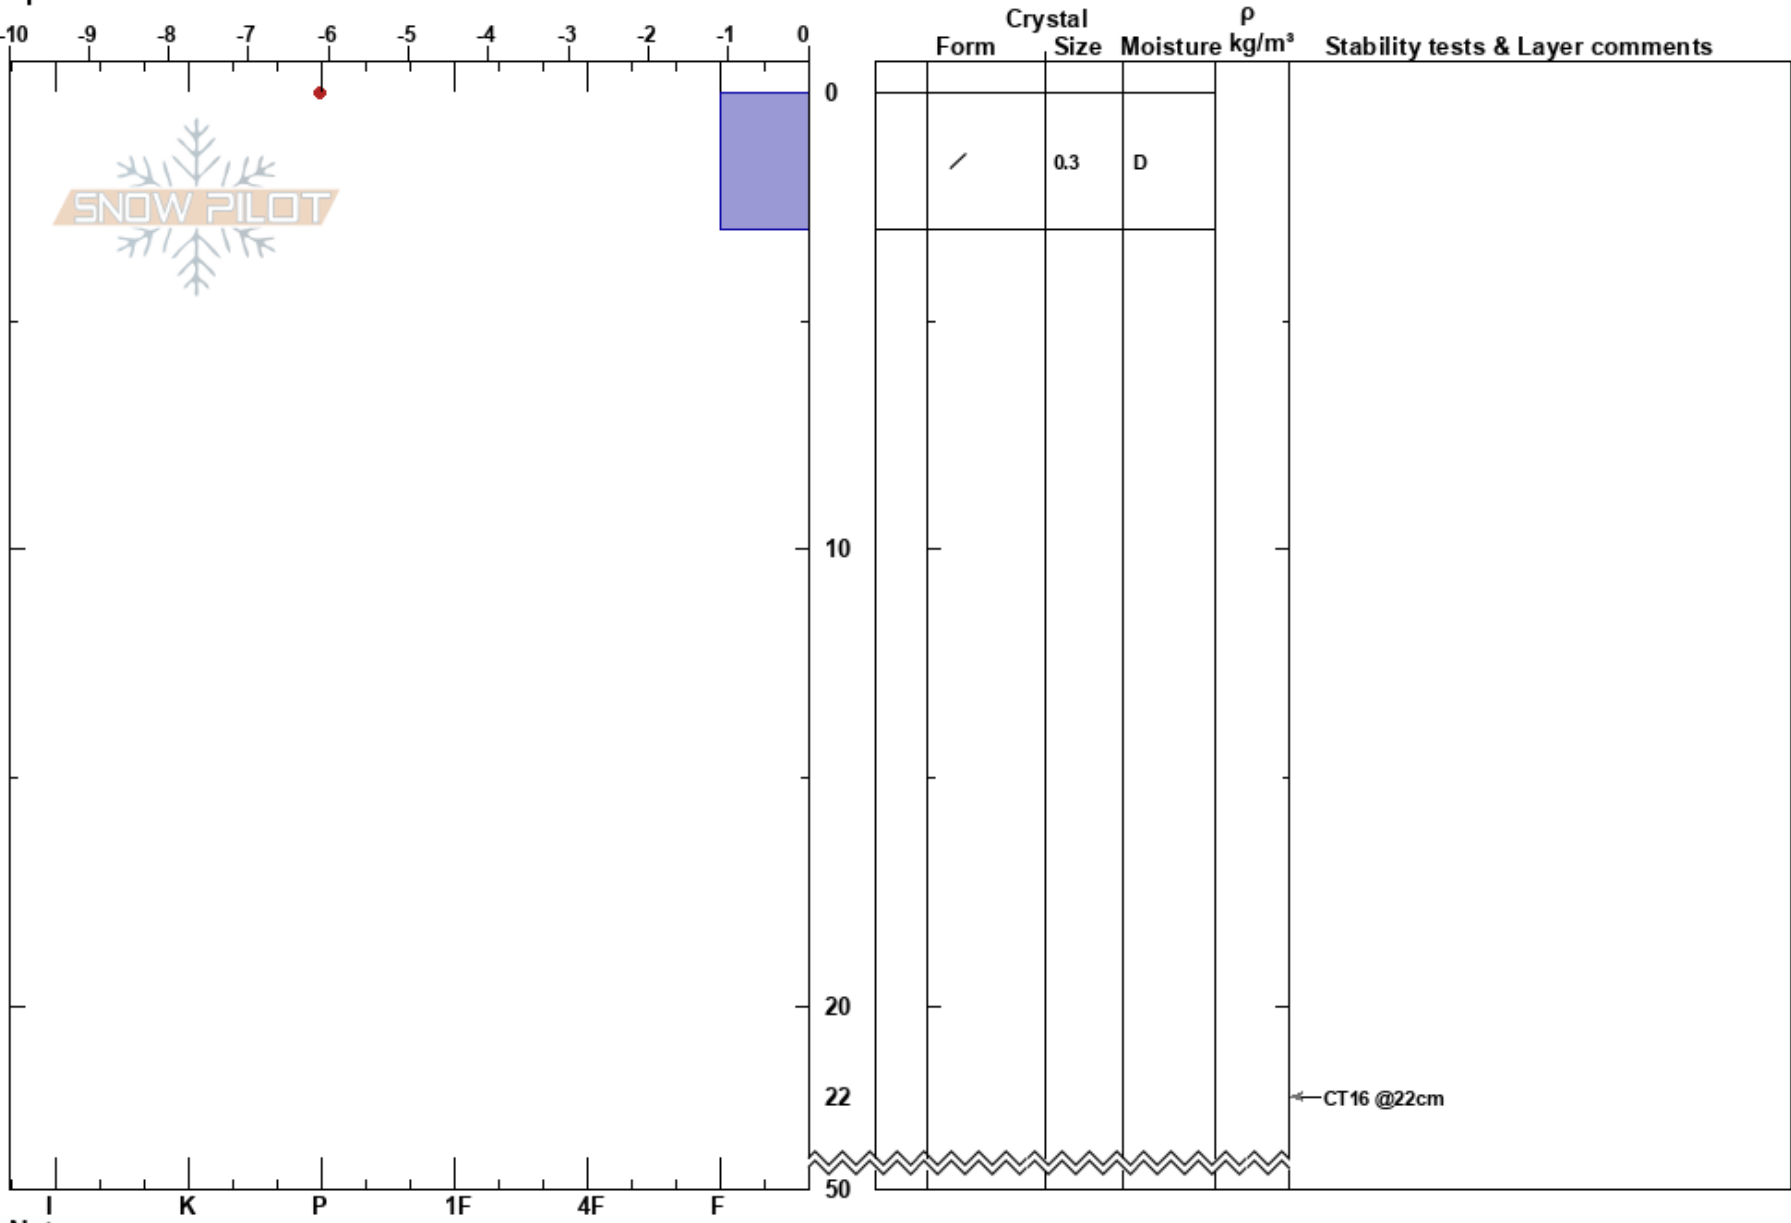

Skalafjall
Norðanverðir Vestfirð
Iceland
Elevation: 600 m
Aspect: 180°
Specifics:

Jóhann Hannibalsson
05/04/2018 - 06:00
Co-ord: 66.12629N, -23.22737W
Slope Angle: 25°
Wind Loading:

Stability:
Air Temperature: -6.1°C
Sky Cover: CLR
Precipitation:
Wind:
HS:50
Layer Notes: