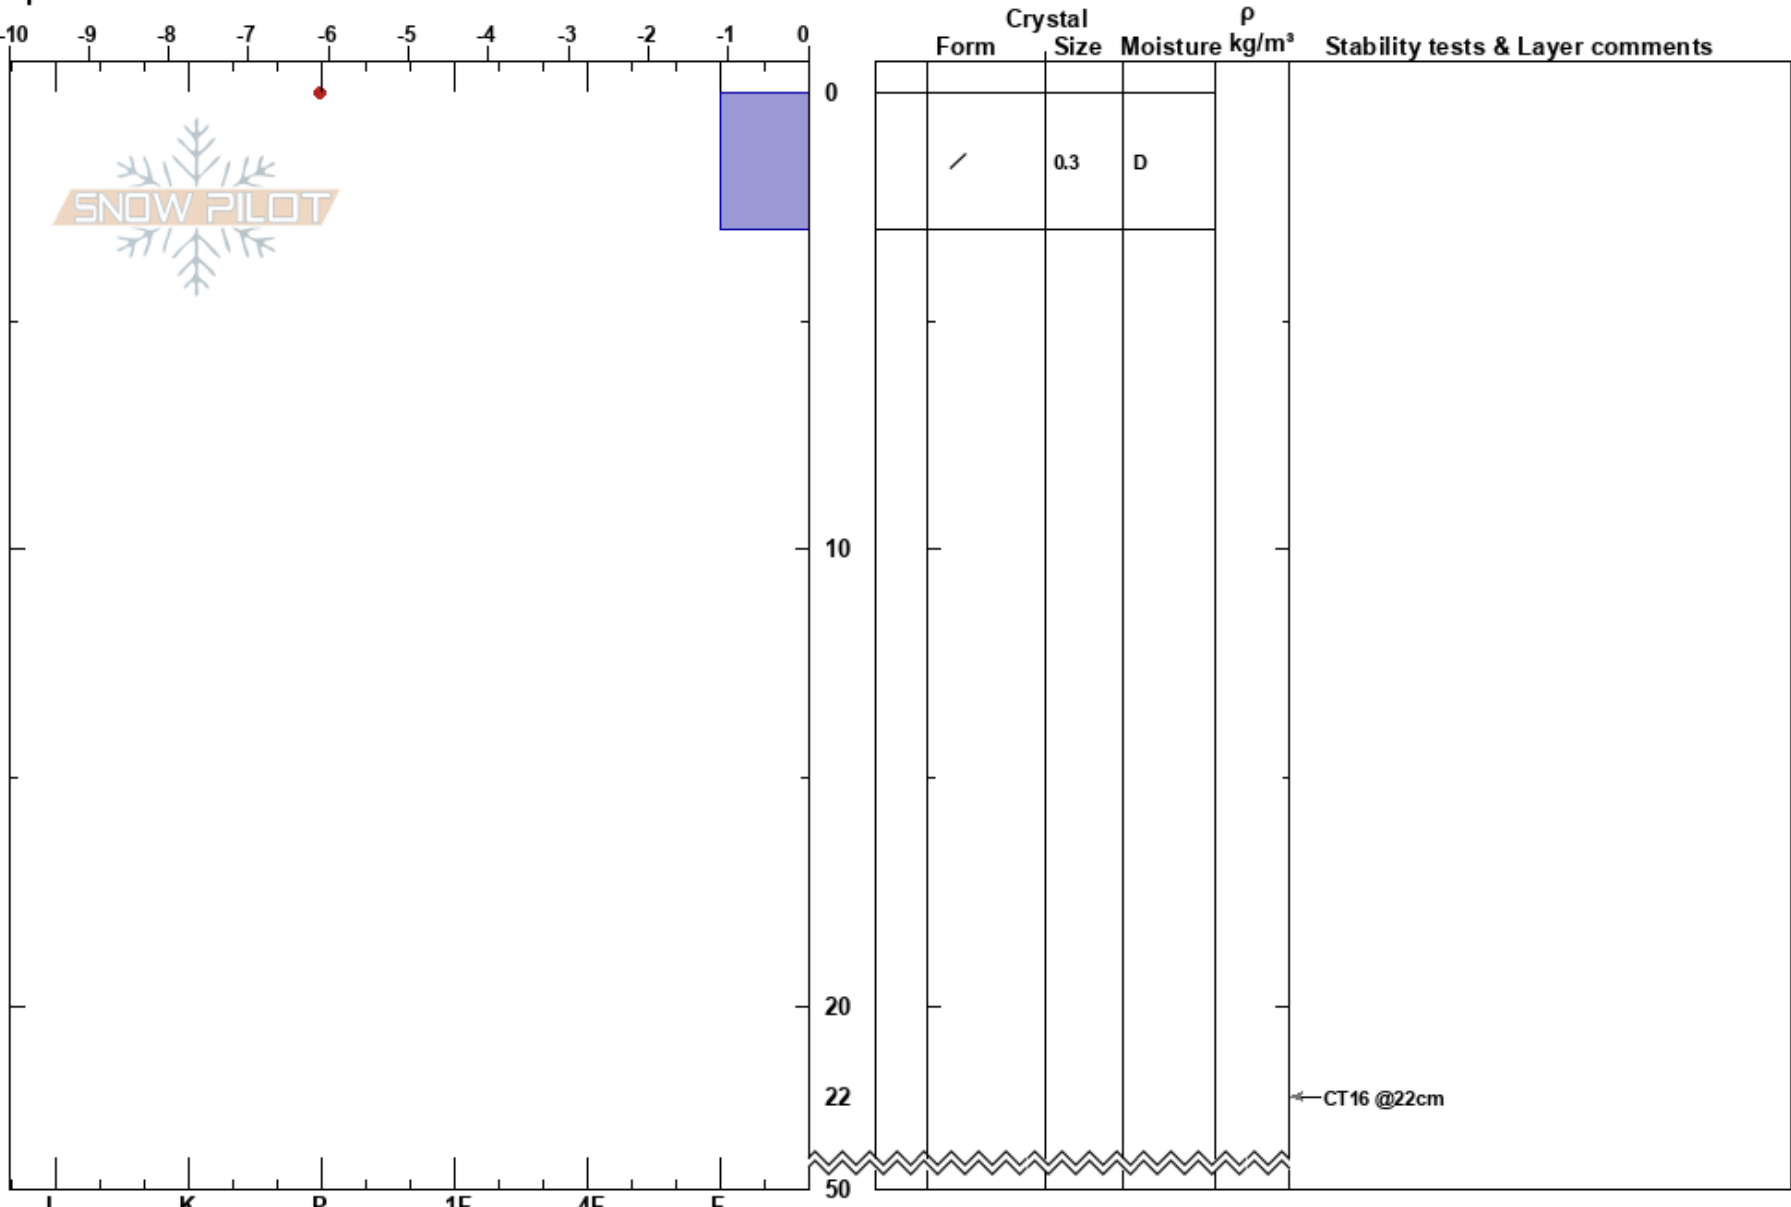

Skalafjall  
 Norðanverðir Vestfirð  
 Iceland  
 Elevation: 600 m  
 Aspect: 180°  
 Specifics:

Jóhann Hannibalsson  
 05/04/2018 - 06:00  
 Co-ord: 66.12629N, -23.22737W  
 Slope Angle: 25°  
 Wind Loading:

Stability:  
 Air Temperature: -6.1°C  
 Sky Cover: CLR  
 Precipitation:  
 Wind:  
 HS:50  
 Layer Notes:

Notes: