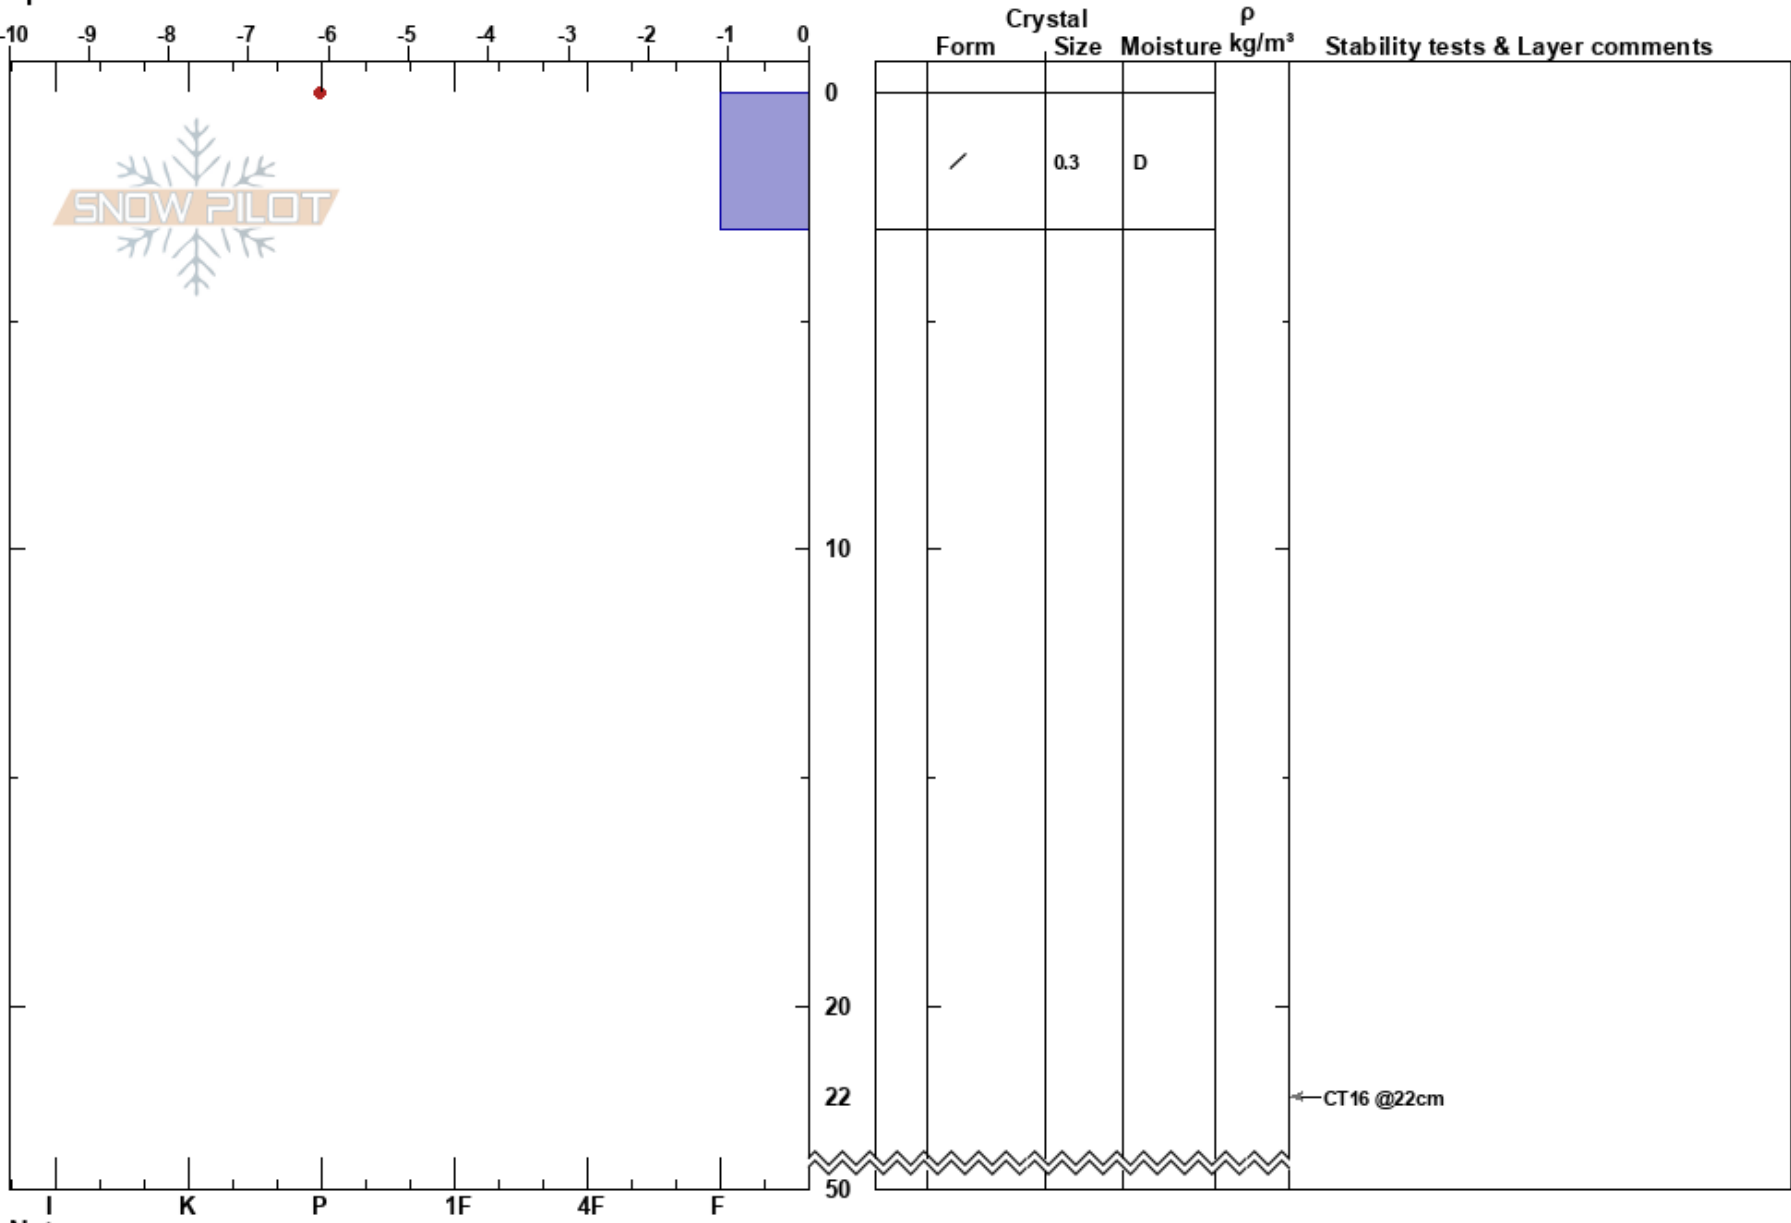

Skalafjall
 Norðanverðir Vestfirð
 Iceland
 Elevation: 600 m
 Aspect: 180°
 Specifics:

Jóhann Hannibalsson
 05/04/2018 - 06:00
 Co-ord: 66.12629N, -23.22737W
 Slope Angle: 25°
 Wind Loading:

Stability:
 Air Temperature: -6.1°C
 Sky Cover: CLR
 Precipitation:
 Wind:
 HS:50
 Layer Notes: