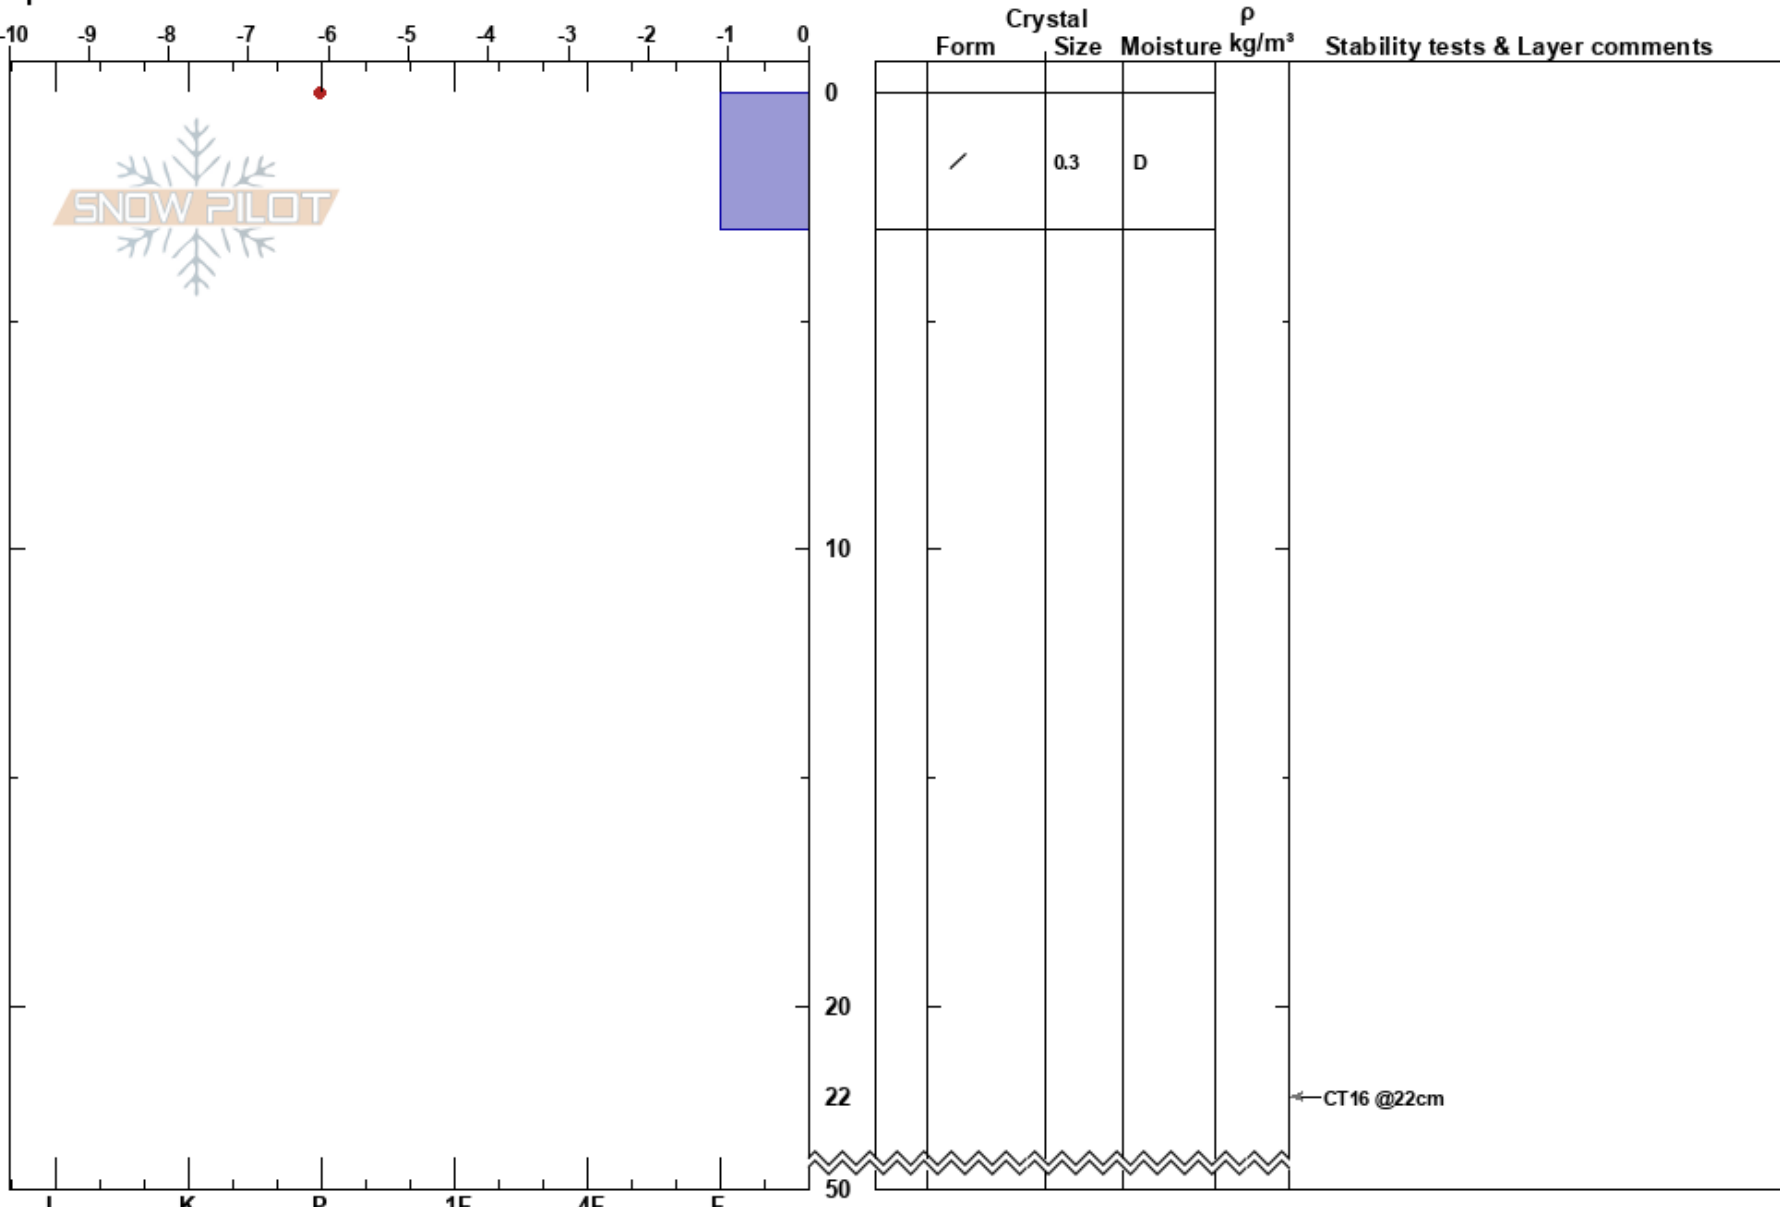

Skalafjall
Norðanverðir Vestfirð
Iceland
Elevation: 600 m
Aspect: 180°
Specifics:

Jóhann Hannibalsson
05/04/2018 - 06:00
Co-ord: 66.12629N, -23.22737W
Slope Angle: 25°
Wind Loading:

Stability:
Air Temperature: -6.1°C
Sky Cover: CLR
Precipitation:
Wind:
HS:50
Layer Notes: