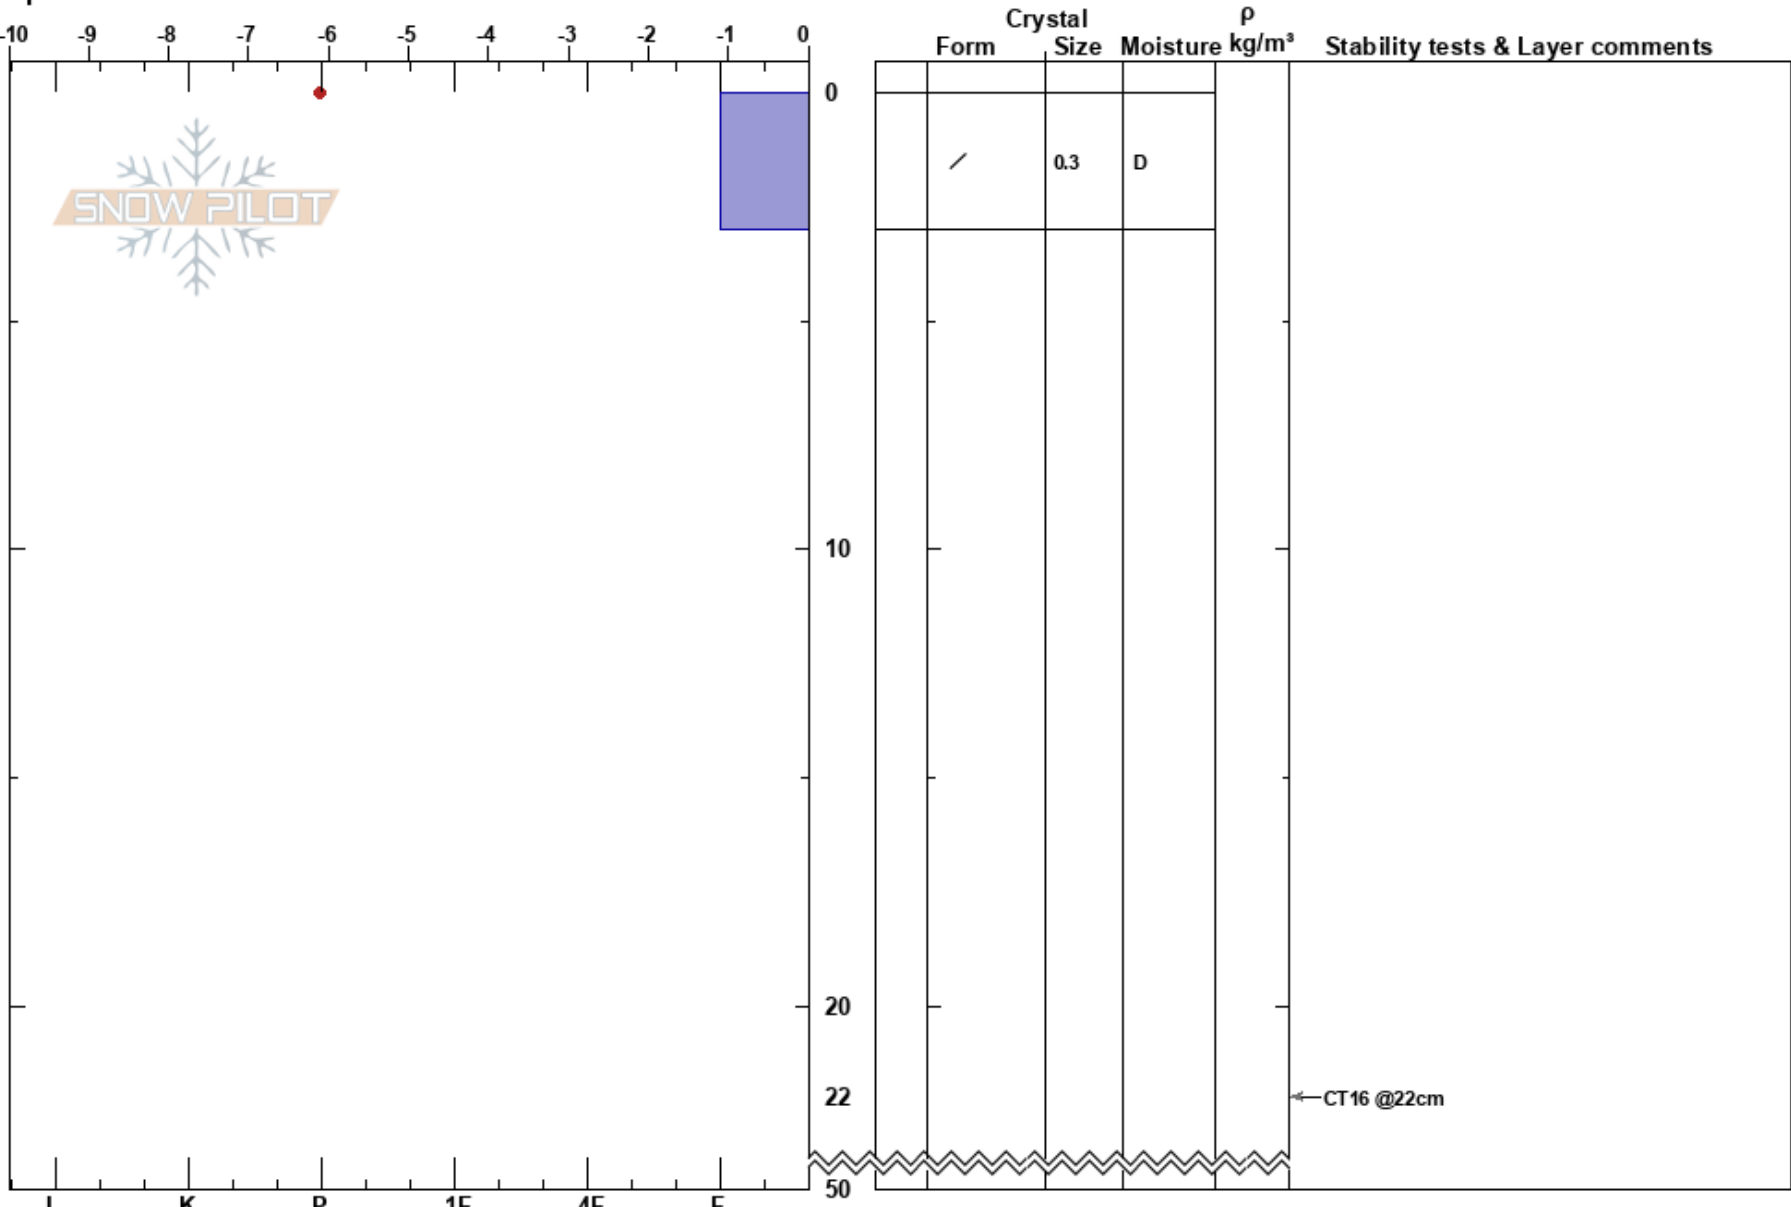

Skalafjall  
 Norðanverðir Vestfirð  
 Iceland  
 Elevation: 600 m  
 Aspect: 180°  
 Specifics:

Jóhann Hannibalsson  
 05/04/2018 - 06:00  
 Co-ord: 66.12629N, -23.22737W  
 Slope Angle: 25°  
 Wind Loading:

Stability:  
 Air Temperature: -6.1°C  
 Sky Cover: CLR  
 Precipitation:  
 Wind: HS:50 Layer Notes:

Notes: