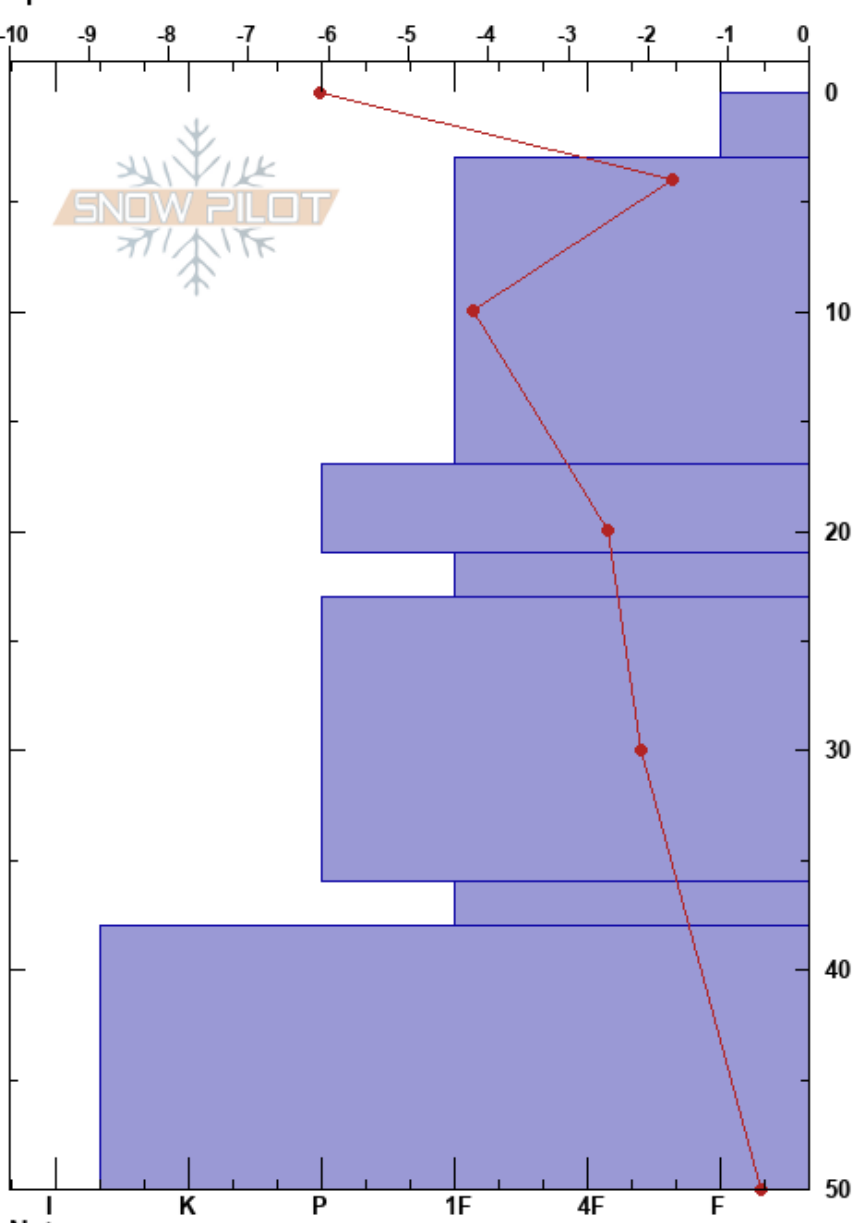

Skalafjall
 Norðanverðir Vestfirð
 Iceland
 Elevation: 600 m
 Aspect: 180°
 Specifics:

Jóhann Hannibalsson
 05/04/2018 - 06:00
 Co-ord: 66.12629N, -23.22737W
 Slope Angle: 25°
 Wind Loading:

Stability:
 Air Temperature: -6.1°C
 Sky Cover: CLR
 Precipitation:
 Wind:

HS:50 Layer Notes:

Form	Crystal Size	Moisture	ρ kg/m³	Stability tests & Layer comments
/	0.3	D		
/	0.1	D		
☘	1	D		
●	0.1			← CT16 @22cm
(●)	0.1	D		
□	1.5	D		← CT18 @37cm

Notes: