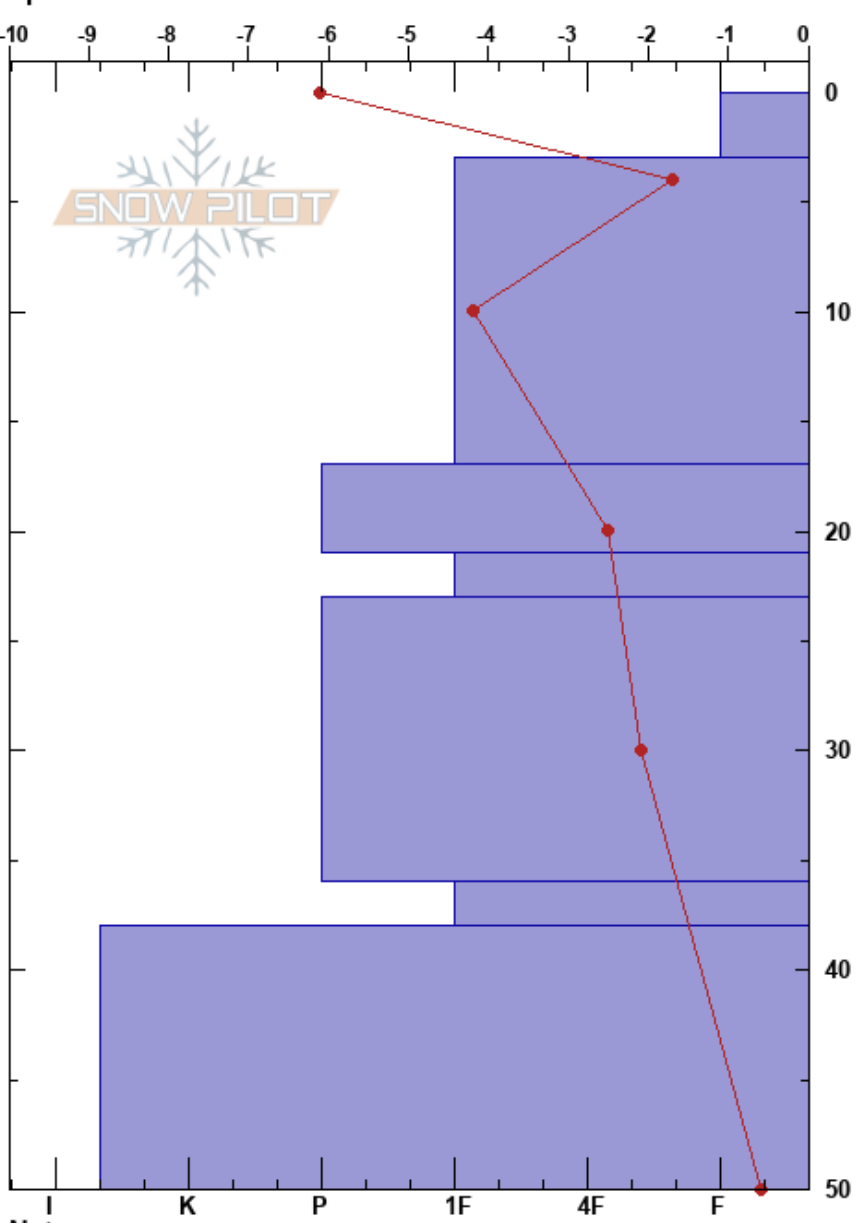

Skalafjall
 Norðanverðir Vestfirð
 Iceland
 Elevation: 600 m
 Aspect: 180°
 Specifics:

Jóhann Hannibalsson
 05/04/2018 - 06:00
 Co-ord: 66.12629N, -23.22737W
 Slope Angle: 25°
 Wind Loading:

Stability:
 Air Temperature: -6.1°C
 Sky Cover: CLR
 Precipitation:
 Wind:

HS:50
 Layer Notes:

Form	Crystal Size	Moisture	ρ kg/m³	Stability tests & Layer comments
/	0.3	D		
/	0.1	D		
☉	1	D		
●	0.1			← CT16 @22cm
(●)	0.1	D		
□	1.5	D		← CT18 @37cm

Notes: