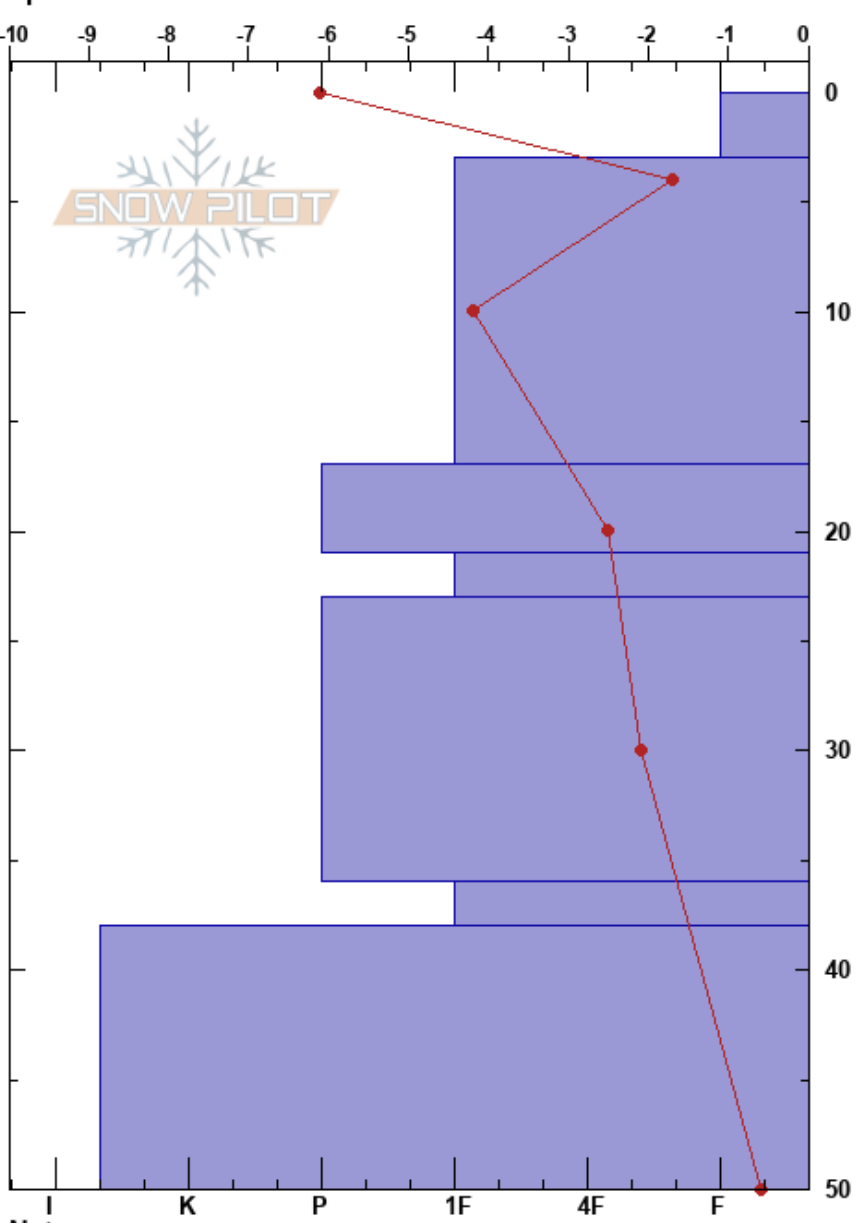

Skalafjall  
 Norðanverðir Vestfirð  
 Iceland  
 Elevation: 600 m  
 Aspect: 180°  
 Specifics:

Jóhann Hannibalsson  
 05/04/2018 - 06:00  
 Co-ord: 66.12629N, -23.22737W  
 Slope Angle: 25°  
 Wind Loading:

Stability:  
 Air Temperature: -6.1°C  
 Sky Cover: CLR  
 Precipitation:  
 Wind:

HS:50  
 Layer Notes:

Form	Crystal Size	Moisture	$\rho$ kg/m <sup>3</sup>	Stability tests & Layer comments
/	0.3	D		
/	0.1	D		
☉	1	D		
●	0.1			← CT16 @22cm
(●)	0.1	D		
□	1.5	D		← CT18 @37cm