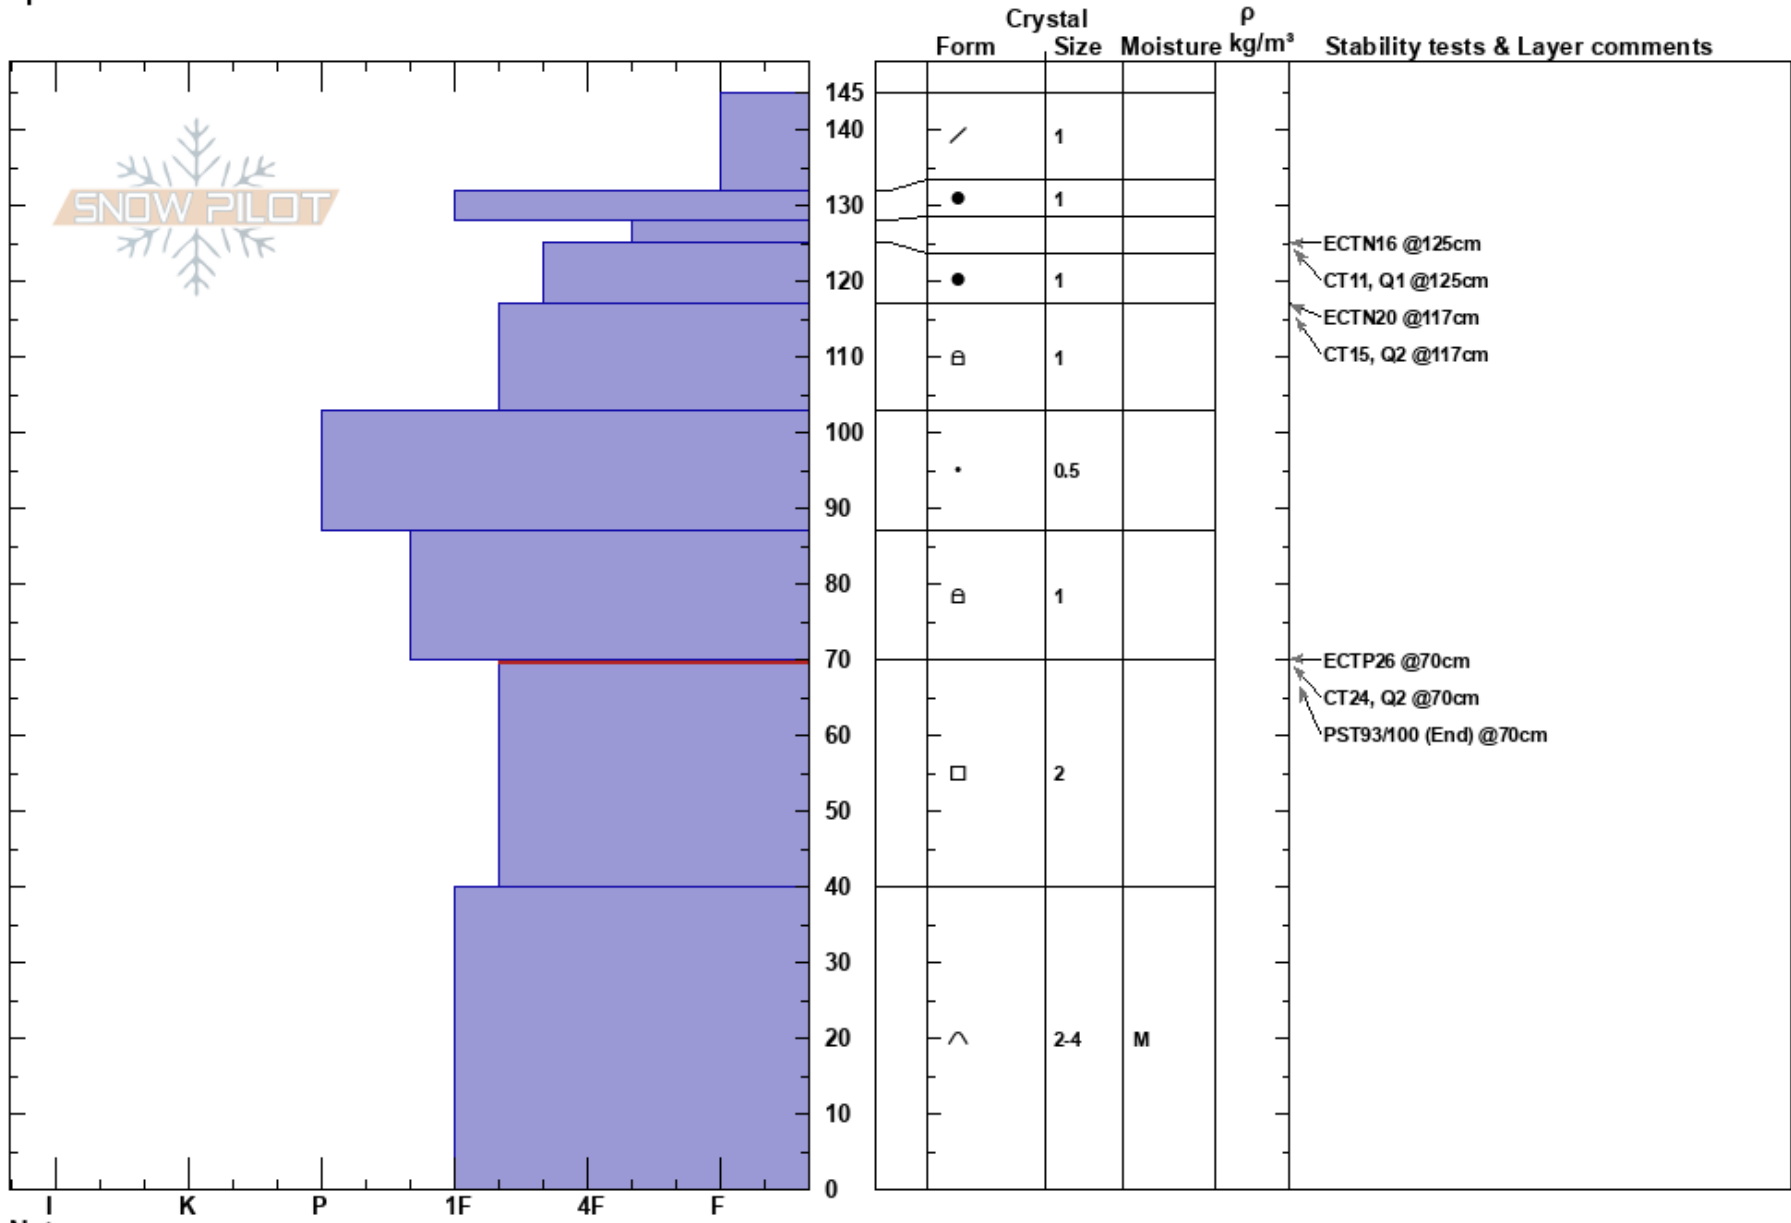

Taylor Fork
 Madison Range-S
 MT
Elevation: 9480 ft
Aspect: 100°
Specifics:

Gabrielle Antonioli
 04/04/2018 - 11:33am
Co-ord: 44.97616N, -111.31281W
Slope Angle: 26°
Wind Loading: previous

Stability: Good
Air Temperature: -7°C
Sky Cover: BKN
Precipitation: NO
Wind: SW Light Breeze

HS: 145
Layer Notes:
 70-40cm: Problematic layer

Notes: Dug with Chabot. ECT was False unstable as far as I can tell.