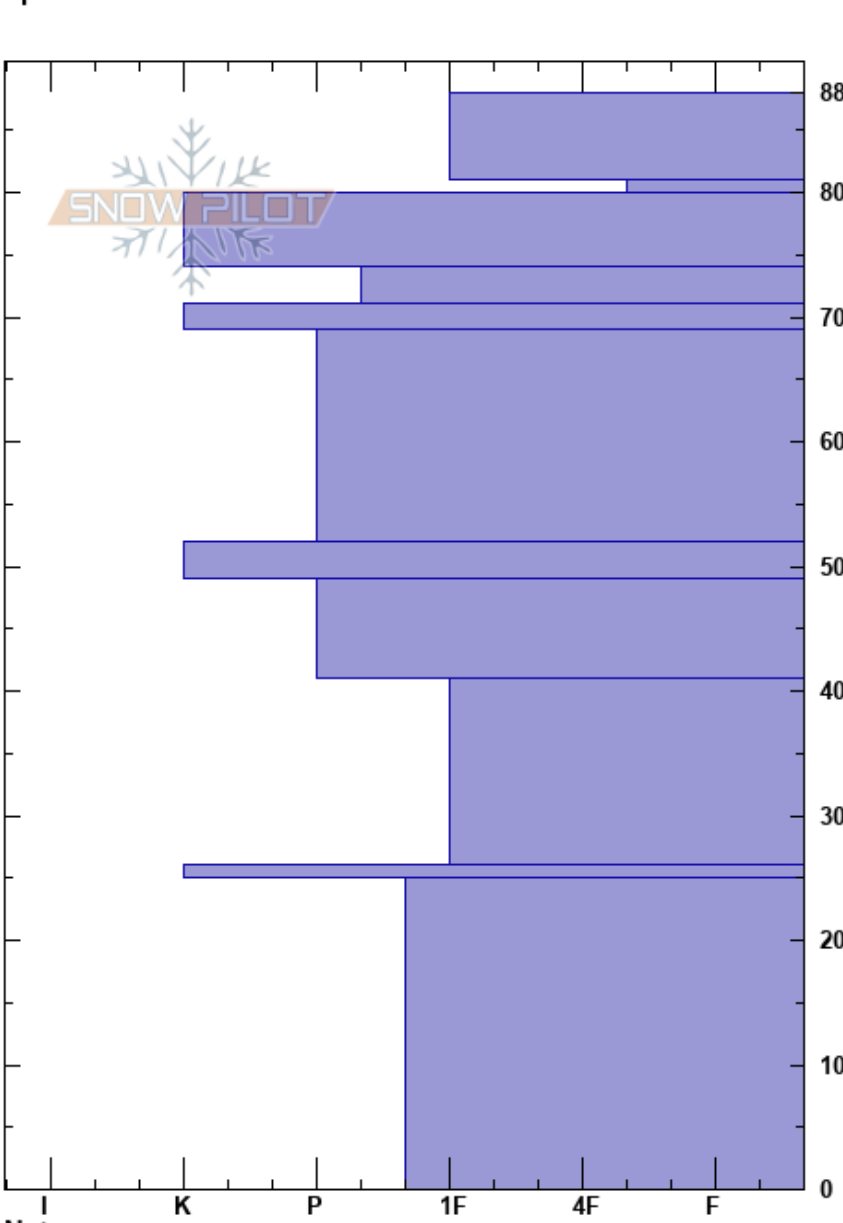

201804041135_Stanley
 Front Range
 CO
 Elevation: 11990 ft
 Aspect: 135°
 Specifics:

Ron Simenhois
 04/04/2018 - 11:35am
 Co-ord: 13S 106W 40N
 Slope Angle: 23°
 Wind Loading: no

Stability: Good
 Air Temperature: 22°C
 Sky Cover: SCT
 Precipitation: NO
 Wind: NW Light Breeze

HS:88
 Layer Notes:

Crystal Form	Crystal Size	Moisture	ρ kg/m ³	Stability tests & Layer comments
●	0.3			
/ (+)	1			← ECTN9 @80.5cm
⊙	1	D		
⊖	1			← ECTN24 @73cm
■				← ECTN29 @69cm
● (□)	0.5			
⊙	0.5	D		
●	0.5			
^	3			
⊙	1	D		
^	4			