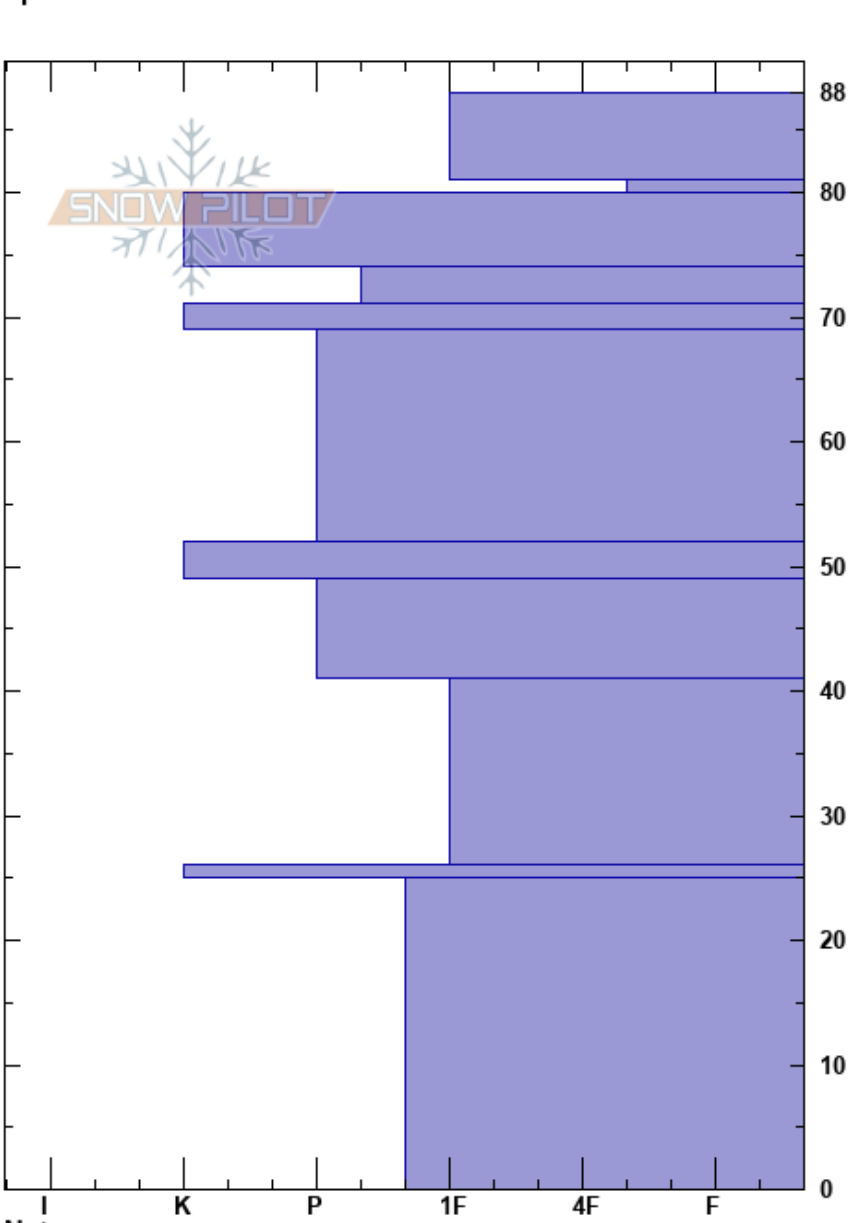

201804041135_Stanley
 Front Range
 CO
 Elevation: 11990 ft
 Aspect: 135°
 Specifics:

Ron Simenhois
 04/04/2018 - 11:35am
 Co-ord: 13S 106W 40N
 Slope Angle: 23°
 Wind Loading: no

Stability: Good
 Air Temperature: 22°C
 Sky Cover: SCT
 Precipitation: NO
 Wind: NW Light Breeze

HS:88
 Layer Notes:

Crystal Form	Crystal Size	Moisture	ρ kg/m ³	Stability tests & Layer comments
•	0.3			
/ (+)	1			← ECTN9 @80.5cm
⊙⊙	1	D		
⊖	1			← ECTN24 @73cm
■				← ECTN29 @69cm
• (□)	0.5			
⊙⊙	0.5	D		
•	0.5			
^	3			
⊙⊙	1	D		
^	4			