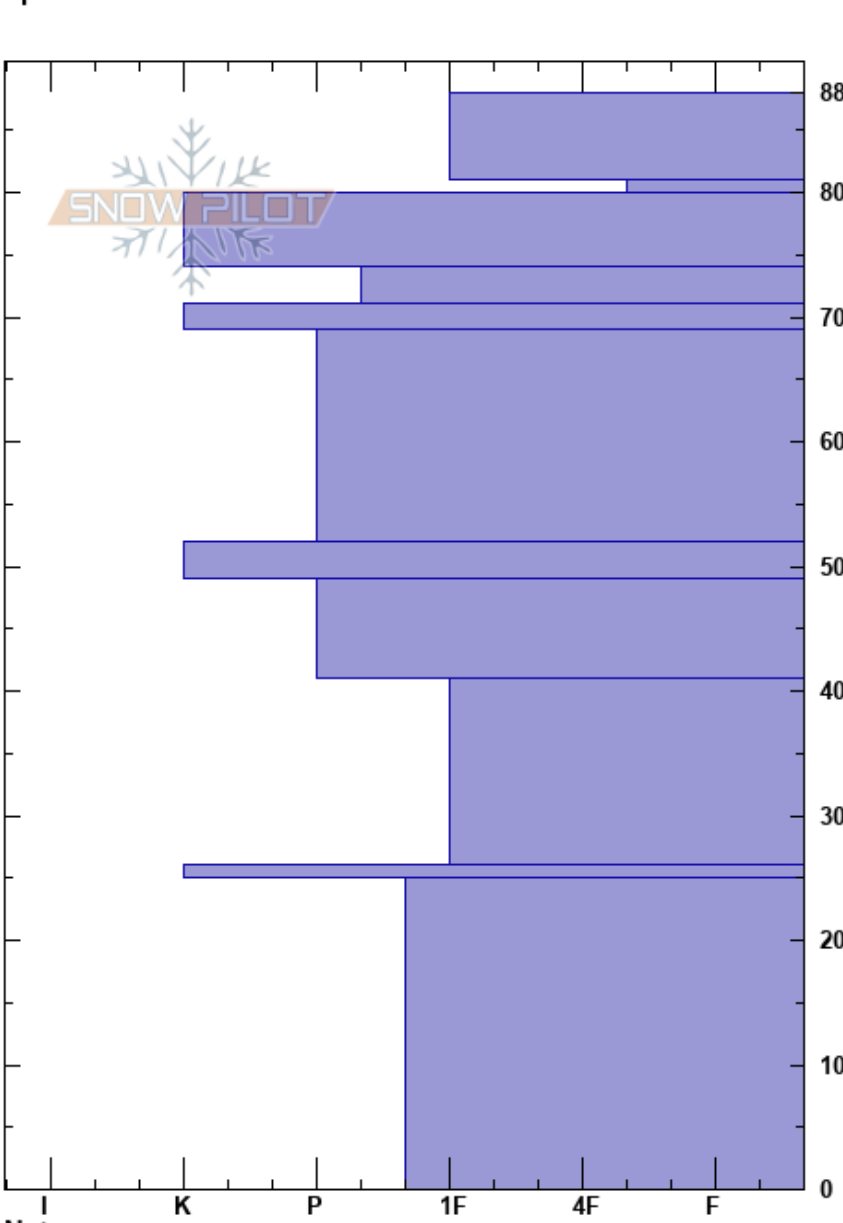

201804041135_Stanley
 Front Range
 CO
 Elevation: 11990 ft
 Aspect: 135°
 Specifics:

Ron Simenhois
 04/04/2018 - 11:35am
 Co-ord: 13S 106W 40N
 Slope Angle: 23°
 Wind Loading: no

Stability: Good
 Air Temperature: 22°C
 Sky Cover: SCT
 Precipitation: NO
 Wind: NW Light Breeze

HS:88
 Layer Notes:

Depth (cm)	Crystal		ρ kg/m ³	Stability tests & Layer comments
	Form	Size		
88	•	0.3		
80	/ (+)	1		← ECTN9 @80.5cm
	⊙⊙	1	D	
	⊖	1		← ECTN24 @73cm
70	■			← ECTN29 @69cm
60	• (□)	0.5		
50	⊙⊙	0.5	D	
	•	0.5		
40	^	3		
30	⊙⊙	1	D	
20				
10	^	4		
0				