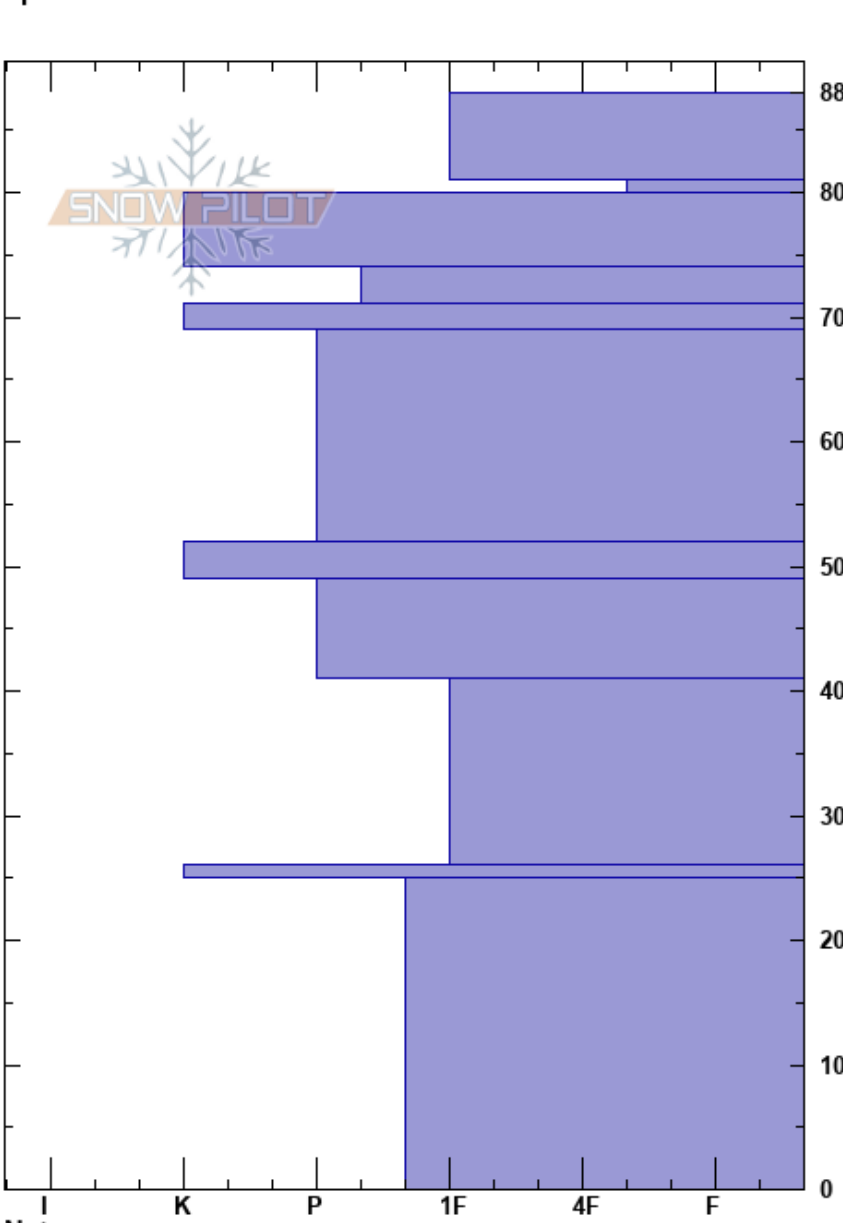

201804041135_Stanley
 Front Range
 CO
 Elevation: 11990 ft
 Aspect: 135°
 Specifics:

Ron Simenhois
 04/04/2018 - 11:35am
 Co-ord: 13S 106W 40N
 Slope Angle: 23°
 Wind Loading: no

Stability: Good
 Air Temperature: 22°C
 Sky Cover: SCT
 Precipitation: NO
 Wind: NW Light Breeze

HS:88
 Layer Notes:

Crystal Form	Crystal Size	Moisture	ρ kg/m ³	Stability tests & Layer comments
●	0.3			
/ (+)	1			← ECTN9 @80.5cm
⊙	1	D		
⊙	1			← ECTN24 @73cm
■				← ECTN29 @69cm
● (□)	0.5			
⊙	0.5	D		
●	0.5			
^	3			
⊙	1	D		
^	4			