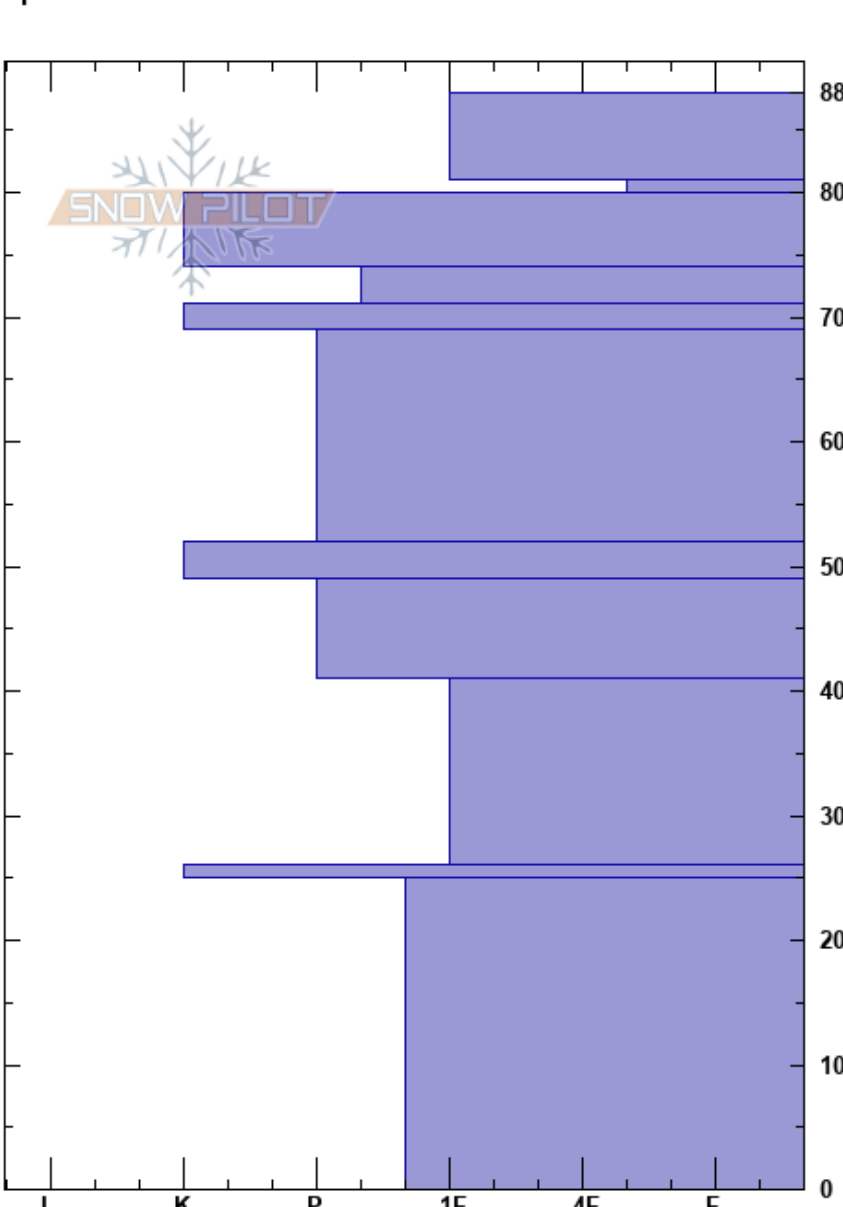

201804041135_Stanley
 Front Range
 CO
 Elevation: 11990 ft
 Aspect: 135°
 Specifics:

Ron Simenhois
 04/04/2018 - 11:35am
 Co-ord: 13S 106W 40N
 Slope Angle: 23°
 Wind Loading: no

Stability: Good
 Air Temperature: 22°C
 Sky Cover: SCT
 Precipitation: NO
 Wind: NW Light Breeze

HS:88
 Layer Notes:

Depth (cm)	Crystal		Moisture	ρ kg/m ³	Stability tests & Layer comments
	Form	Size			
88	•	0.3			
80	/ (+)	1			← ECTN9 @80.5cm
78	⊙ ⊙	1	D		
73	⊖	1			← ECTN24 @73cm
69	■				← ECTN29 @69cm
60	• (□)	0.5			
50	⊙ ⊙	0.5	D		
45	•	0.5			
40	^	3			
25	⊙ ⊙	1	D		
10	^	4			