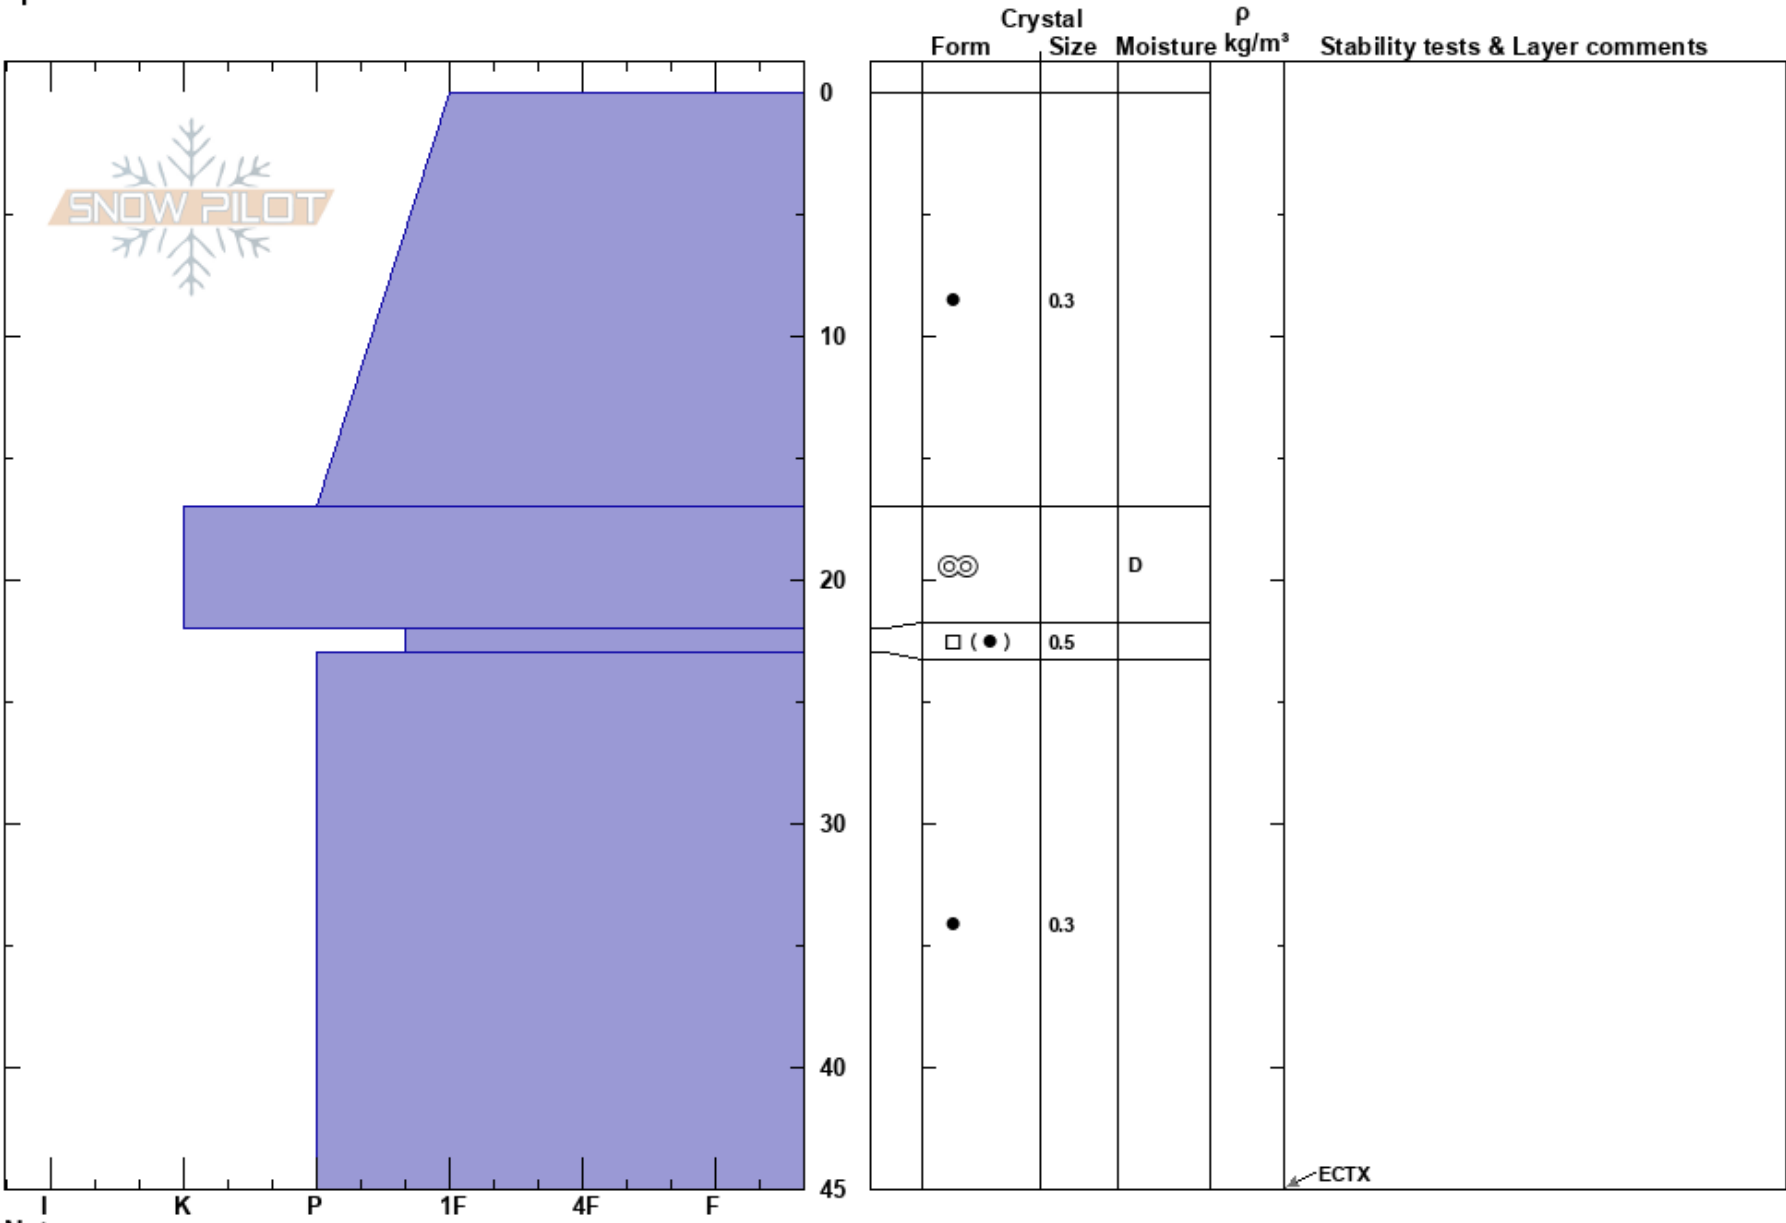

201804041110_Stanley
 Front Range
 CO
 Elevation: 11950 ft
 Aspect: 151°
 Specifics:

Ron Simenhois
 04/04/2018 - 11:10am
 Co-ord: 13S 106W 40N
 Slope Angle: 30°
 Wind Loading: no

Stability: Good HS:45
 Air Temperature: 22°C
 Sky Cover: BKN
 Precipitation: NO
 Wind: NW Moderate

Layer Notes:

Notes:

ECTX