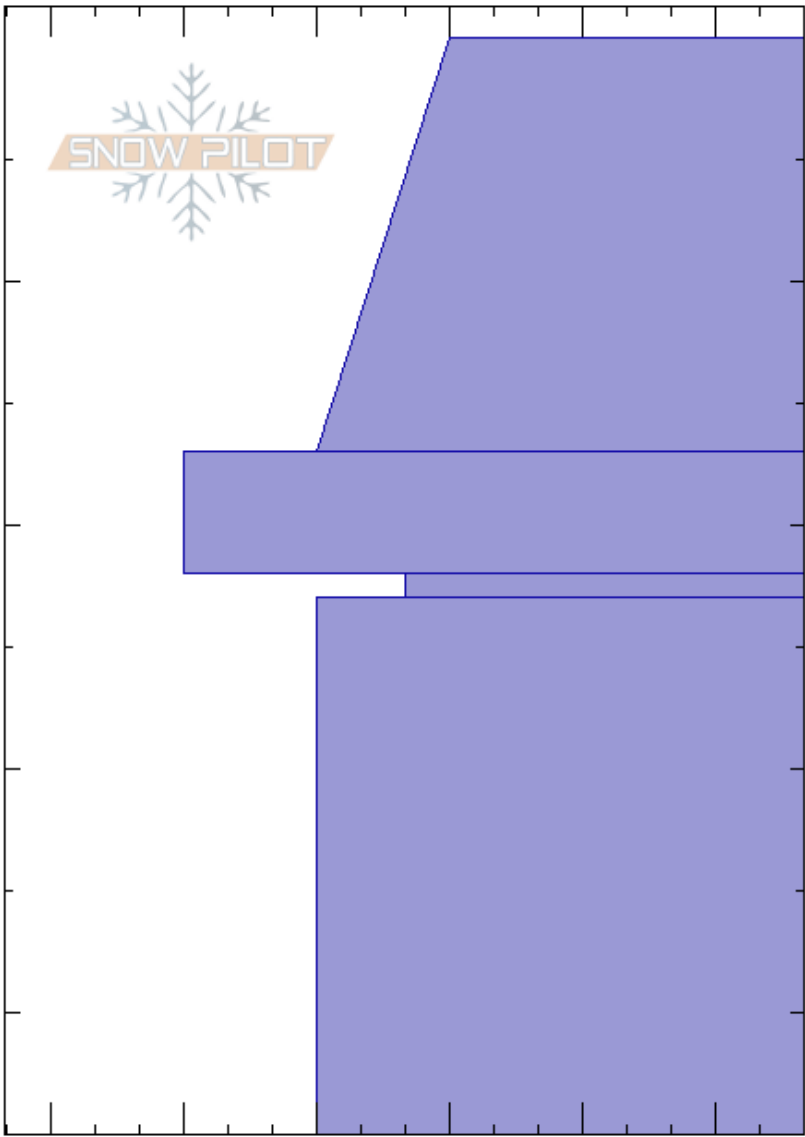

201804041110_Stanley
 Front Range
 CO
 Elevation: 11950 ft
 Aspect: 151°
 Specifics:

Ron Simenhois
 04/04/2018 - 11:10am
 Co-ord: 13S 106W 40N
 Slope Angle: 30°
 Wind Loading: no

Stability: Good HS:45 Layer Notes:
 Air Temperature: 22°C
 Sky Cover: BKN
 Precipitation: NO
 Wind: NW Moderate

Crystal Form	Crystal Size	Moisture	ρ kg/m ³	Stability tests & Layer comments
●	0.3			
⊙ ⊙		D		
□ (●)	0.5			
●	0.3			
				ECTX

Notes: