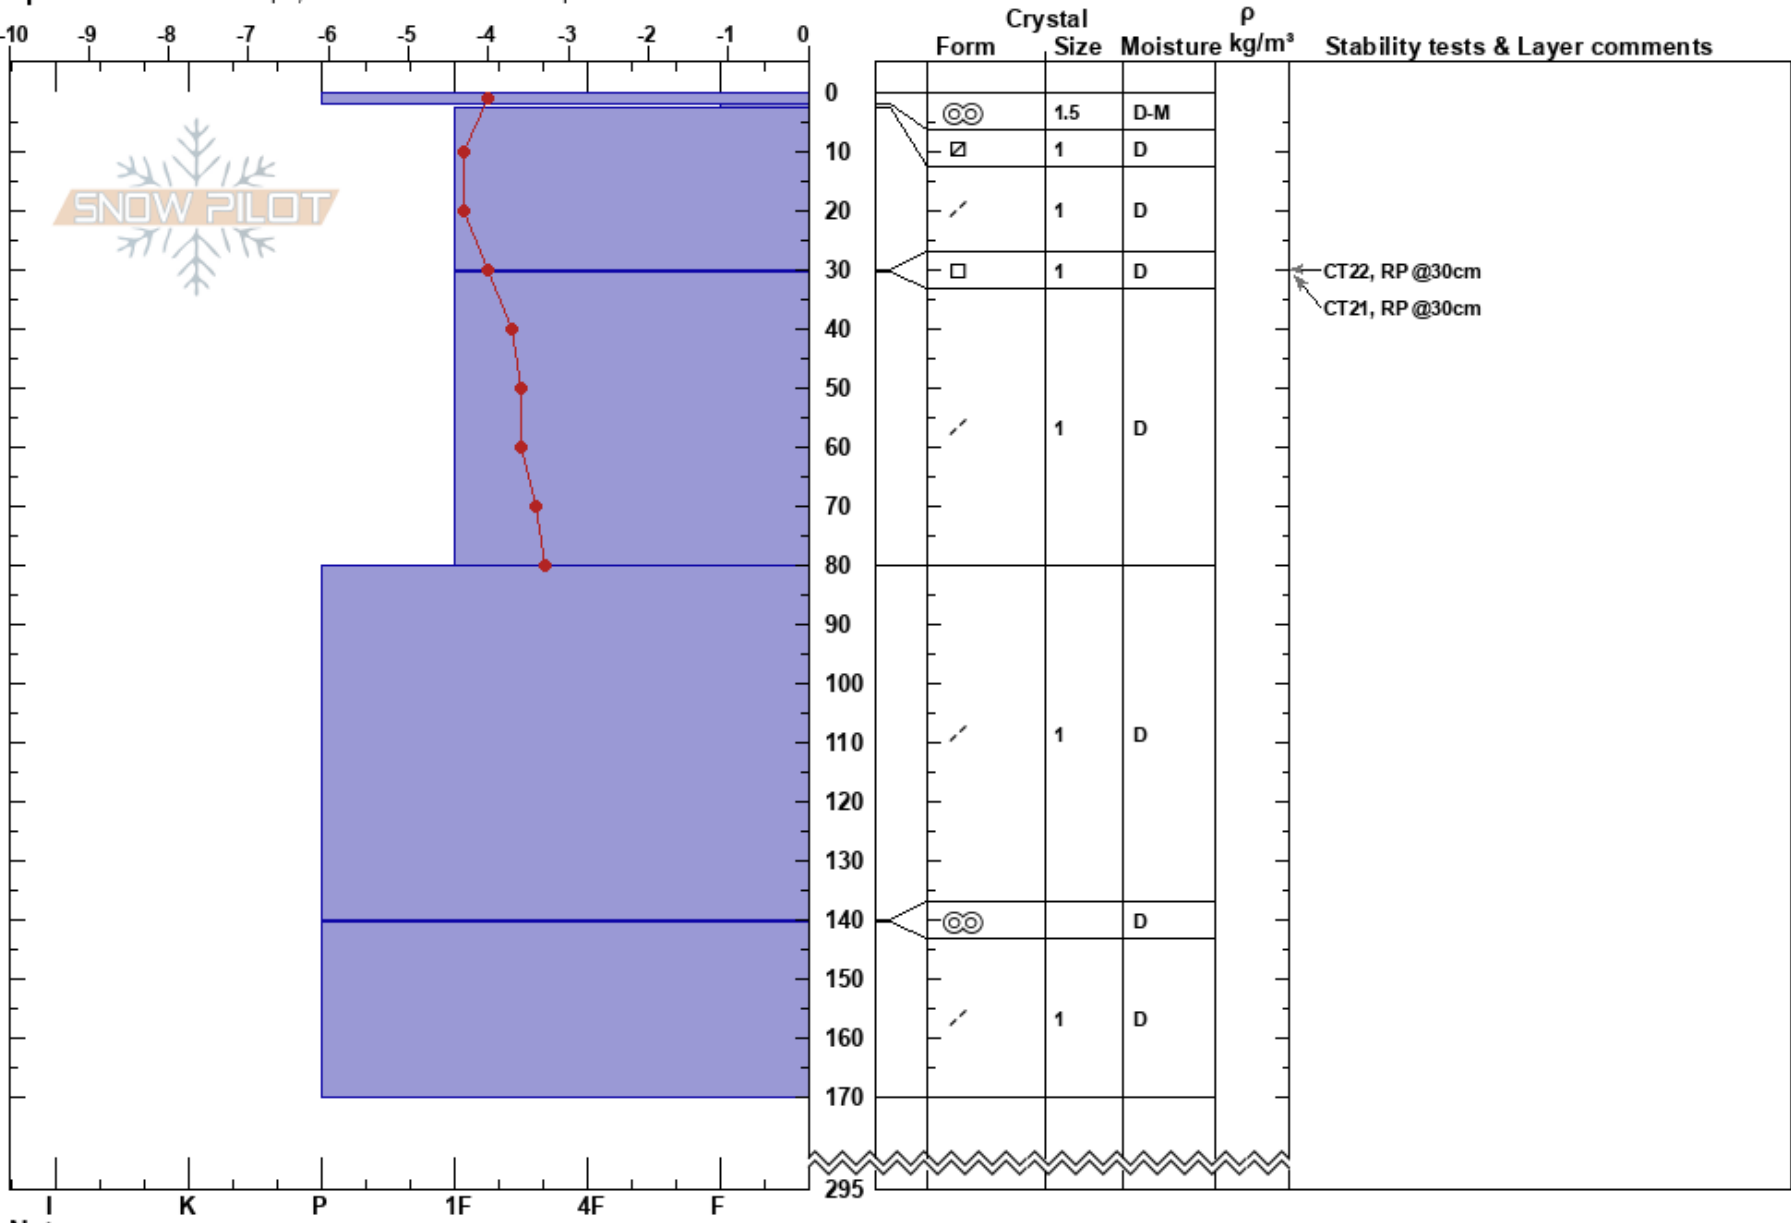

Ski Lake
 Bridgeport Winter Rec Ar
 CA
 Elevation: 9300 ft
 Aspect: N
 Specifics: We skied slope; Snowmobile tracks on slope

Ryan Lewthwaite
 04/03/2018 - 2:00pm
 Co-ord: 38.27721N, -119.60747W
 Slope Angle: 30°
 Wind Loading: previous

Stability: HS:295
 Air Temperature: 4.5°C PF:12 30-30.5cm: Problematic layer
 Sky Cover: FEW
 Precipitation: NO
 Wind: SW Light Breeze

Notes: