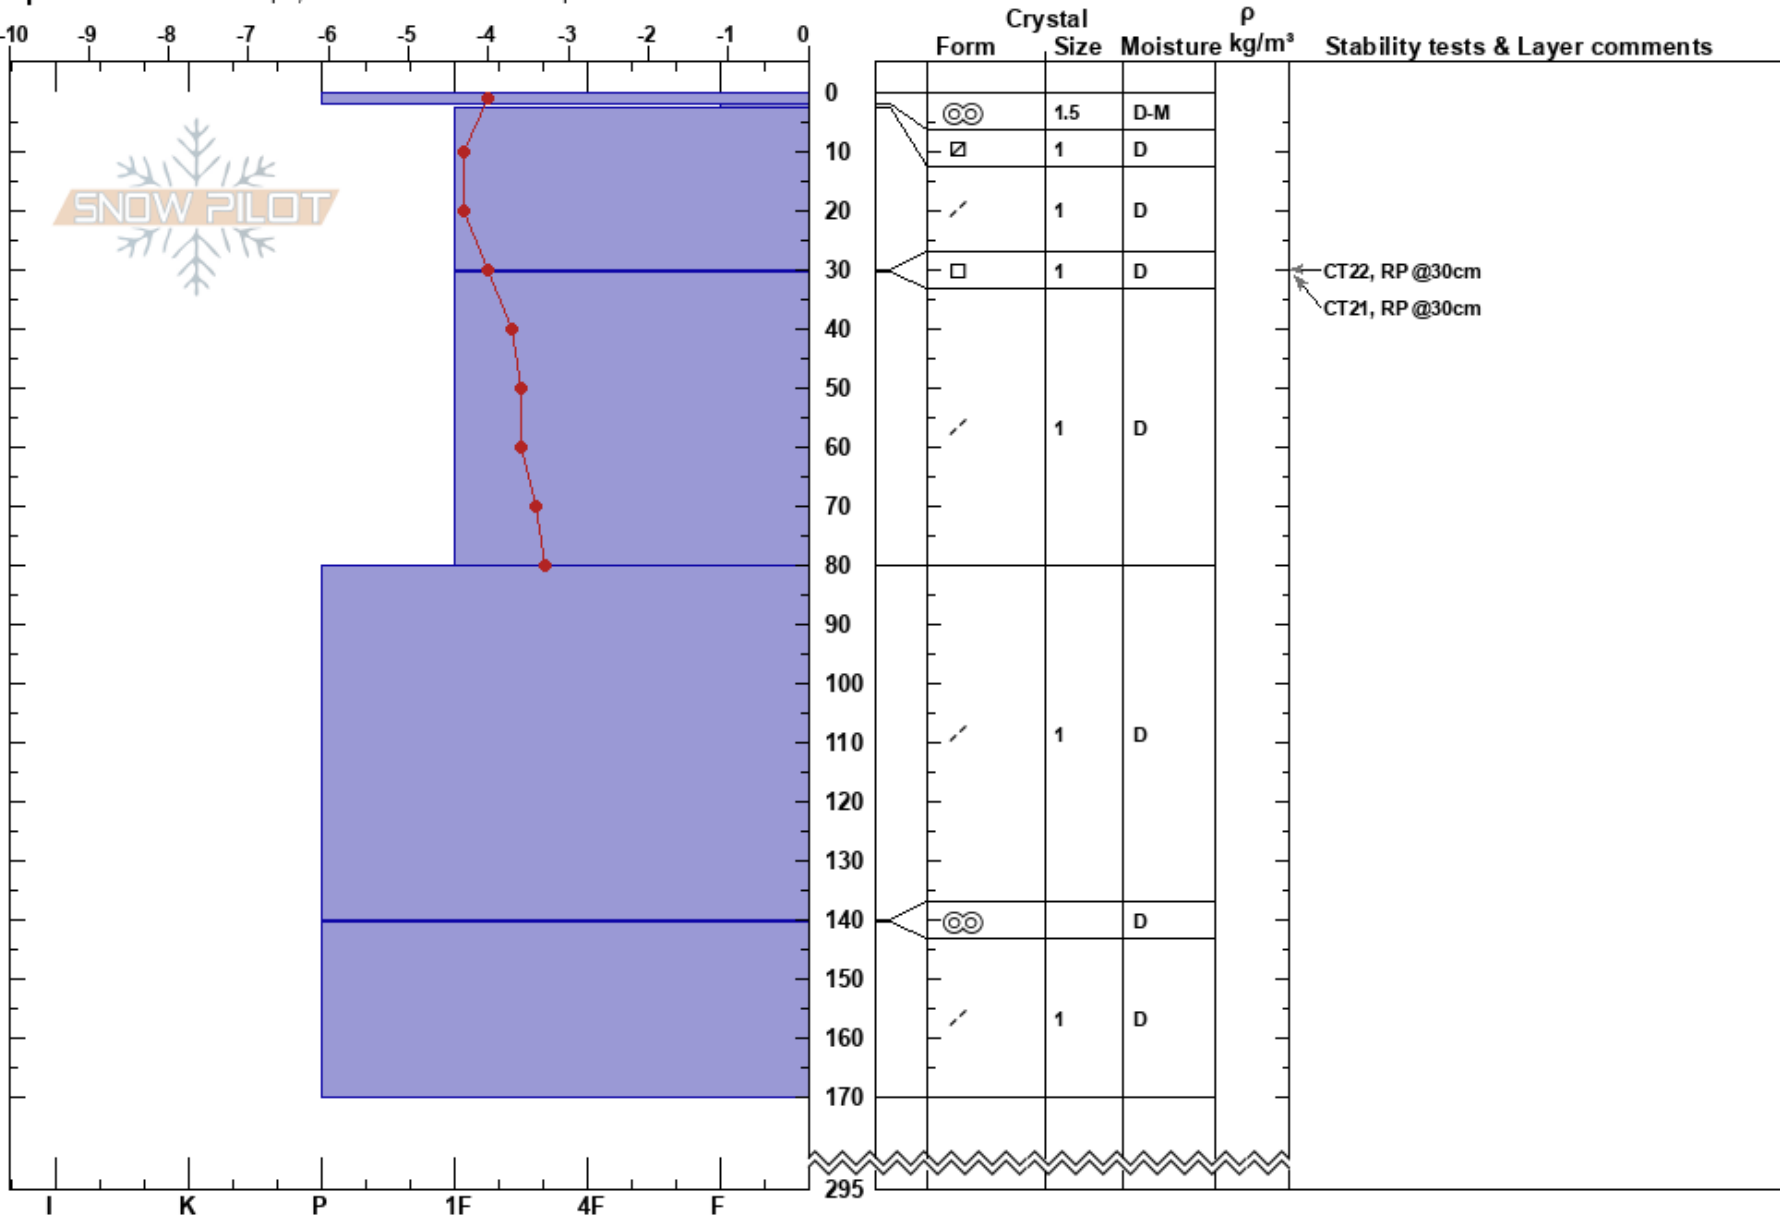

Ski Lake
 Bridgeport Winter Rec Ar
 CA
 Elevation: 9300 ft
 Aspect: N
 Specifics: We skied slope; Snowmobile tracks on slope

Ryan Lewthwaite
 04/03/2018 - 2:00pm
 Co-ord: 38.27721N, -119.60747W
 Slope Angle: 30°
 Wind Loading: previous

Stability: HS:295
 Air Temperature: 4.5°C PF:12 30-30.5cm: Problematic layer
 Sky Cover: FEW
 Precipitation: NO
 Wind: SW Light Breeze

Notes: