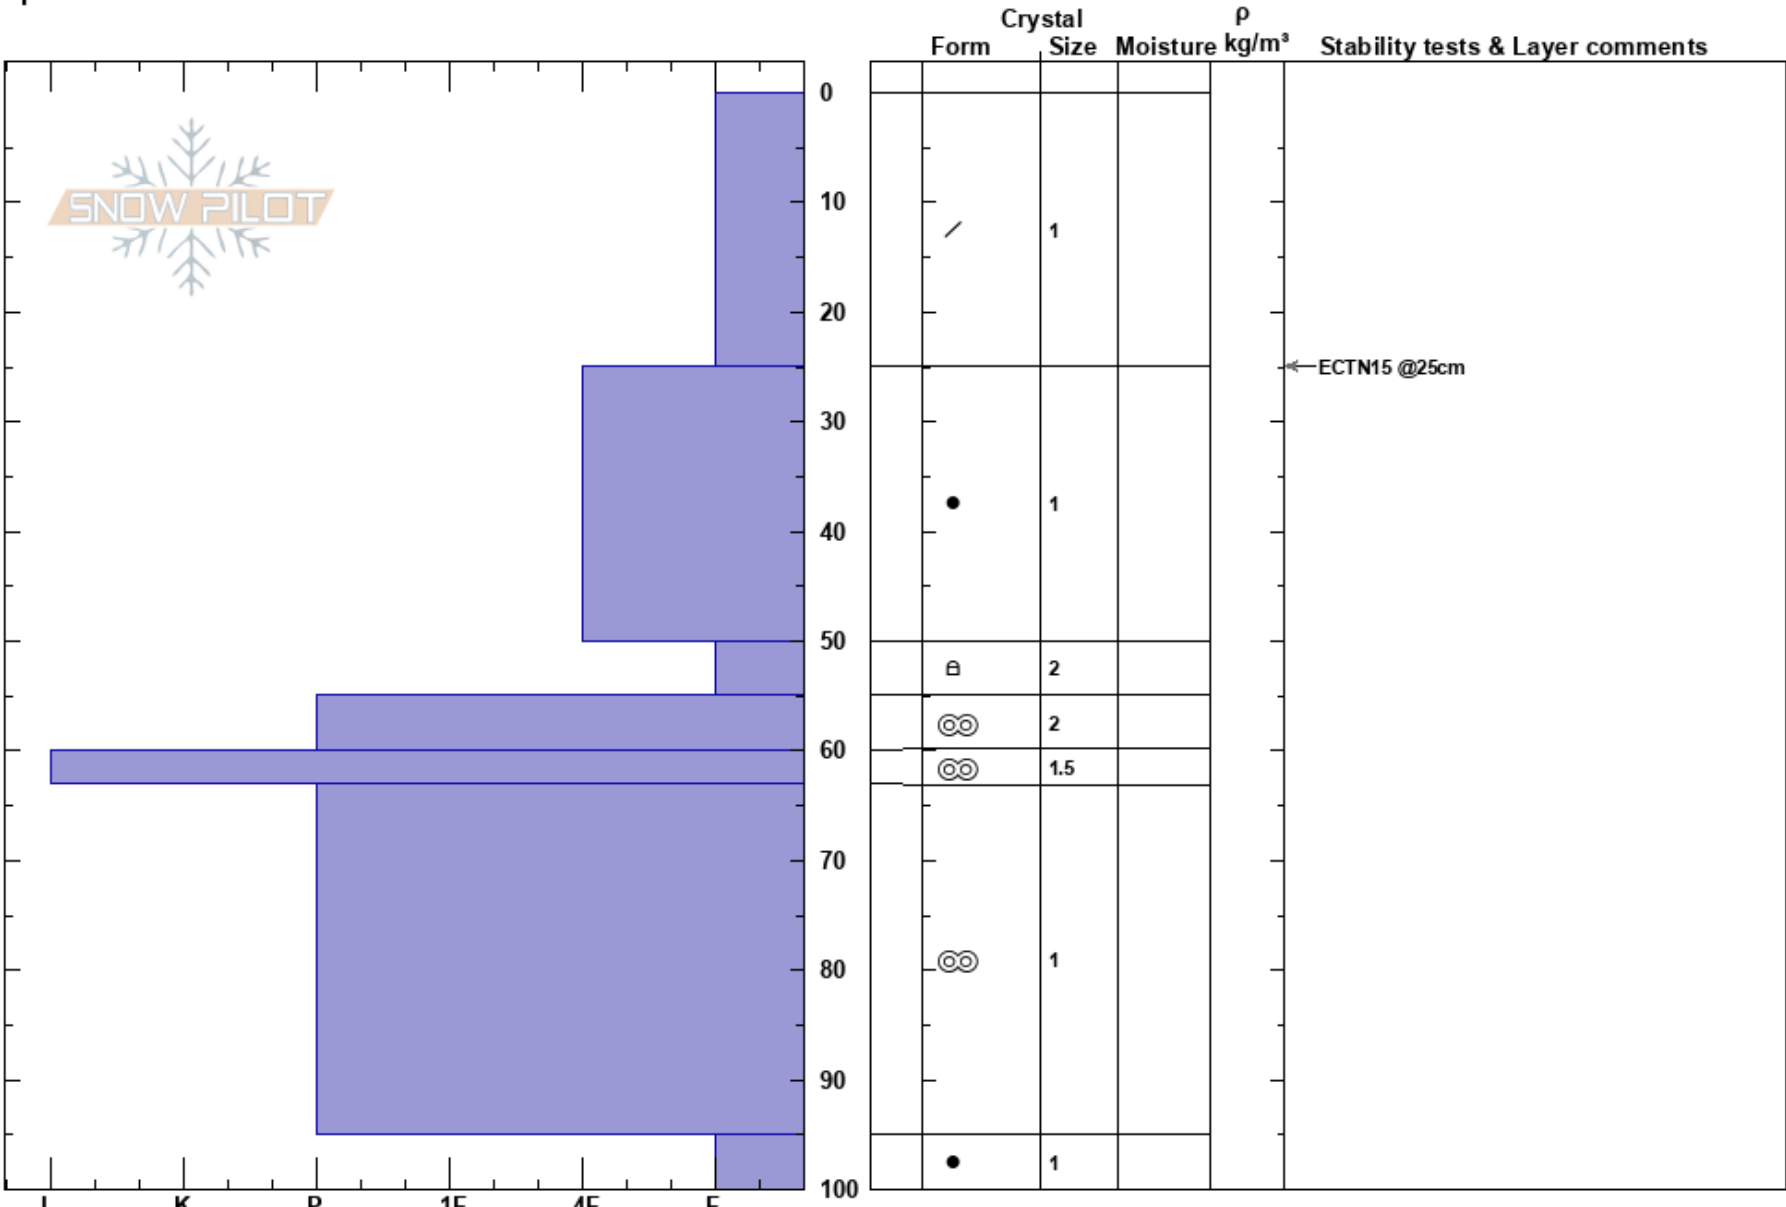

August Tincan
 Talkeetna Mountains
 AK
 Elevation: 1600 ft
 Aspect: SW
 Specifics:

August Franzen
 02/23/2018 - 2:00pm
 Co-ord:
 Slope Angle: 20°
 Wind Loading: yes

Stability:
 Air Temperature: 10°C
 Sky Cover: FEW
 Precipitation: NO
 Wind: NE Light Breeze

HS:100
 PF:25 0-25cm: Problematic layer

Notes: