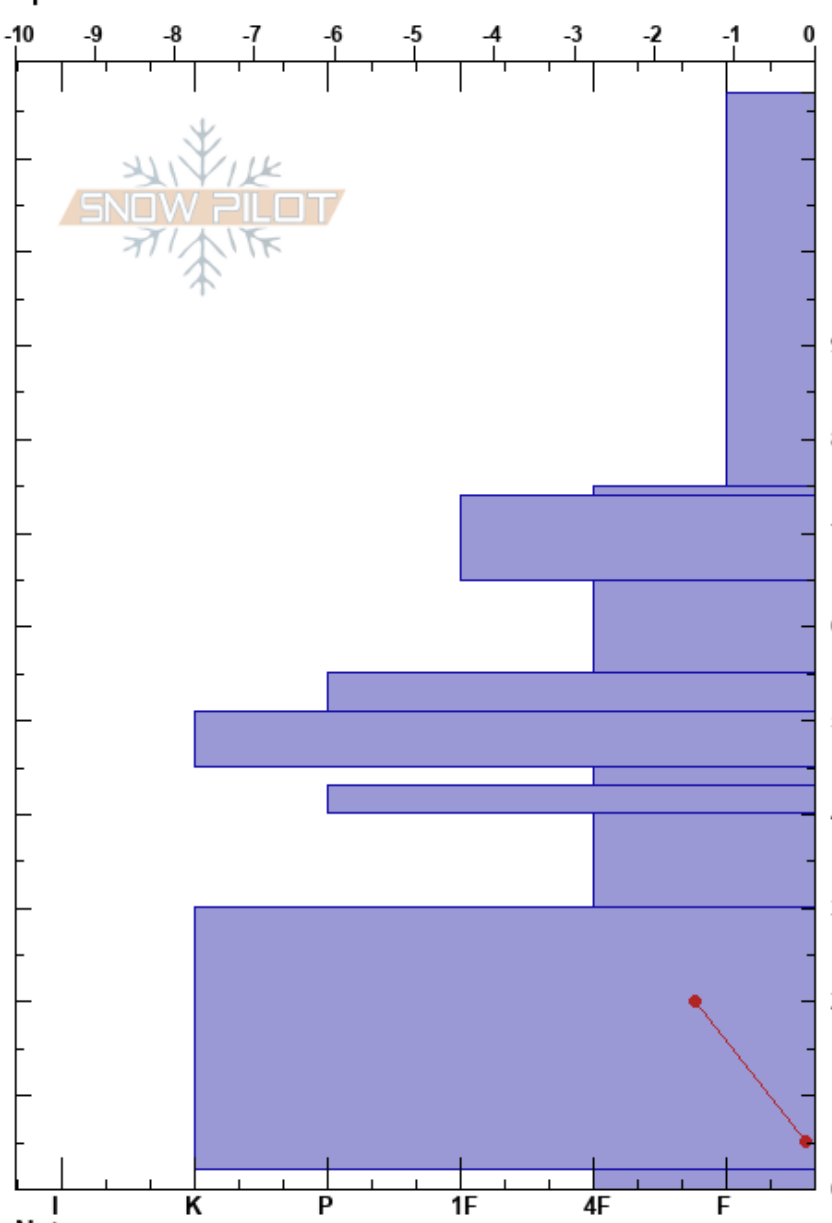

Birch Trees
 Chugach Range
 AK
 Elevation: 1760 ft
 Aspect: E
 Specifics:

Kalley Rittman
 03/09/2018 - 12:58am
 Co-ord:
 Slope Angle: 16°
 Wind Loading: yes

Stability:
 Air Temperature: 2.5°C
 Sky Cover: OVC
 Precipitation: S1
 Wind: SW Light Breeze

PF:65
 Layer Notes:
 65-55cm: Problematic layer

Height (cm)	Crystal		Moisture	ρ kg/m³	Stability tests & Layer comments
	Form	Size			
117					
110					
100	+	2			
90					
80					
75	∨				
70	/	5			
60	/	4			
55	B	3			
50	⊙⊙	4			← CT29, Q1 @52cm
45	□	2.5			
40	⊙⊙	1.5			
35	B	2			
30					
20	⊙⊙	2.5			
10					
0	□	3			