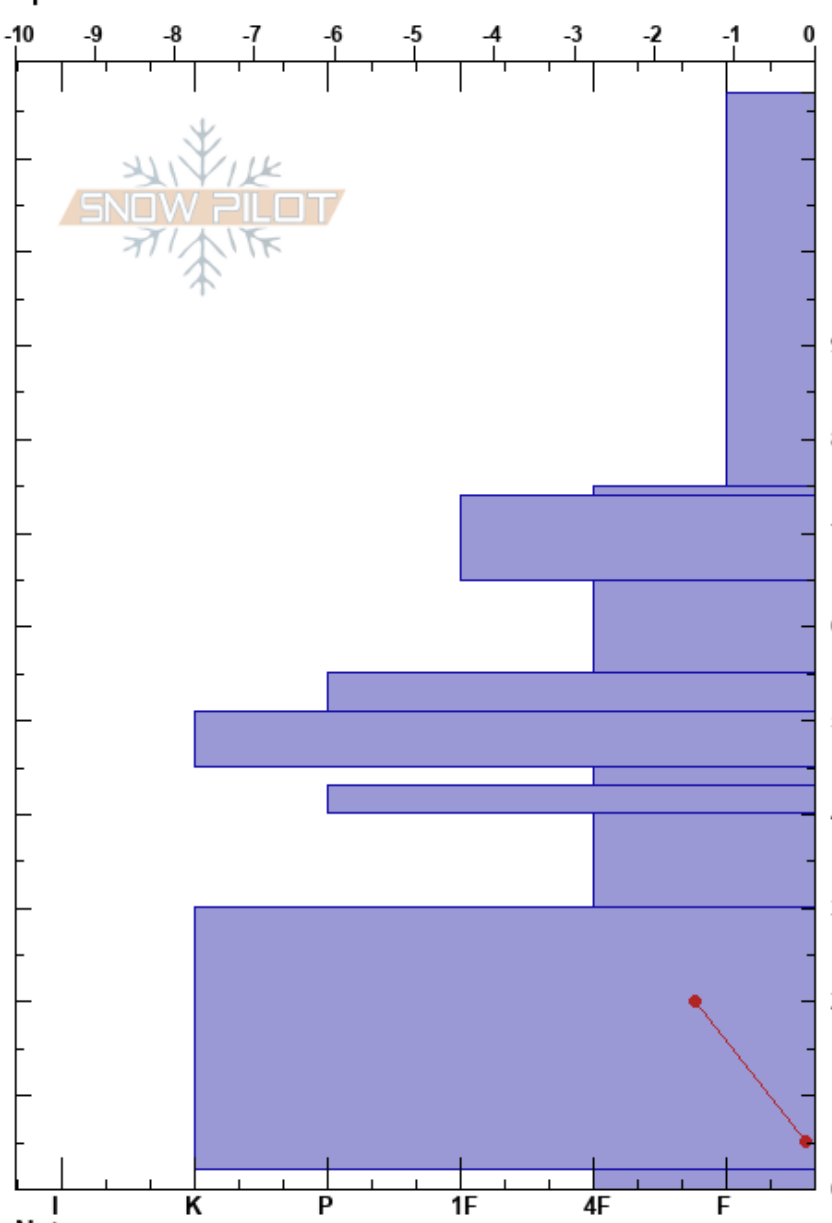

Birch Trees  
 Chugach Range  
 AK  
 Elevation: 1760 ft  
 Aspect: E  
 Specifics:

Kalley Rittman  
 03/09/2018 - 12:58am  
 Co-ord:  
 Slope Angle: 16°  
 Wind Loading: yes

Stability:  
 Air Temperature: 2.5°C  
 Sky Cover: OVC  
 Precipitation: S1  
 Wind: SW Light Breeze

PF:65  
 Layer Notes:  
 65-55cm: Problematic layer

Form	Crystal		Moisture	ρ kg/m³	Stability tests & Layer comments
	Size				
+	2				
∇					
/	5				
/	4				
B	3				
⊙⊙	4				
□	2.5				
⊙⊙	1.5				
B	2				
⊙⊙	2.5				
□	3				

← CT29, Q1 @52cm

Notes: