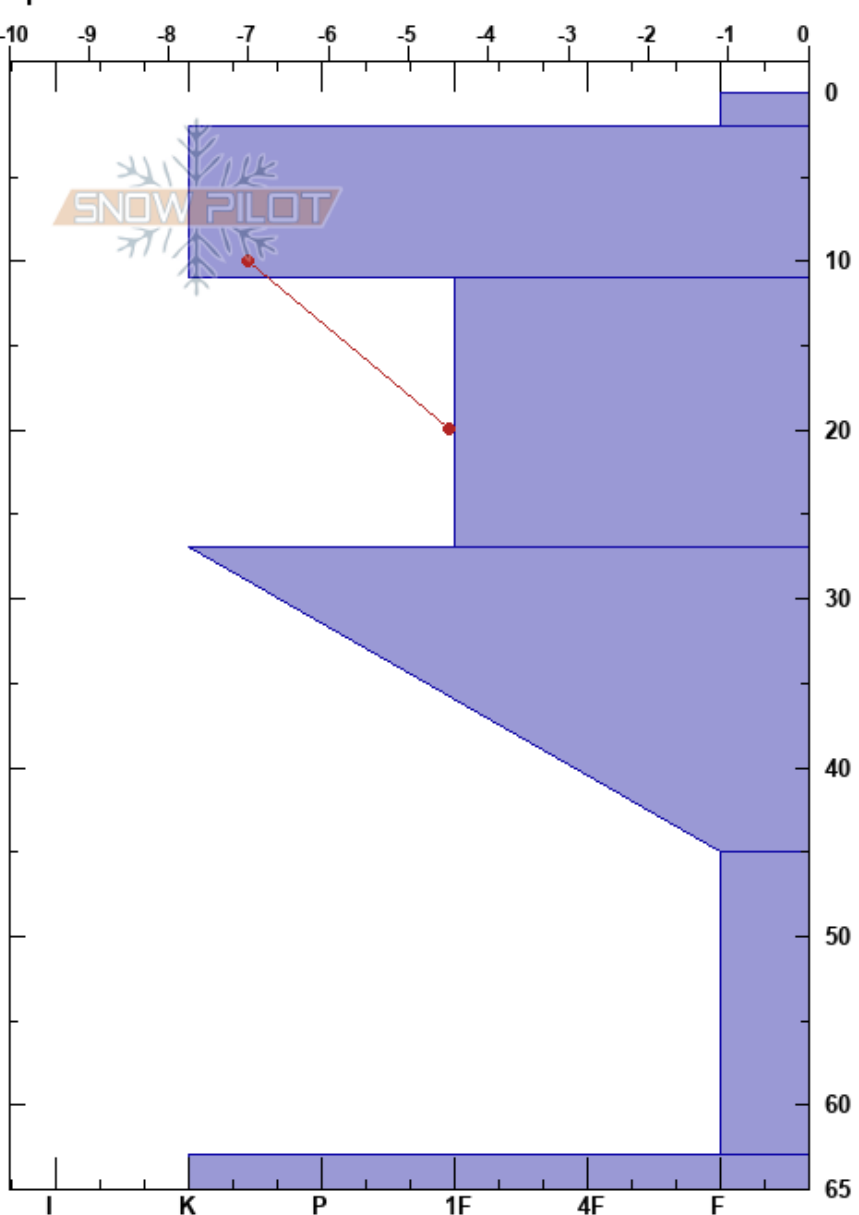

August Magnum
 Talkeetna Mountains
 AK
 Elevation: 2450 ft
 Aspect: NE
 Specifics:

August Franzen
 03/30/2018 - 12:25pm
 Co-ord:
 Slope Angle: 30°
 Wind Loading: yes

Stability:
 Air Temperature: -3°C
 Sky Cover: FEW
 Precipitation: NO
 Wind: N Light Breeze

HS:65
 PF:30
 0-2cm:Problematic layer

Form	Crystal		ρ kg/m ³	Stability tests & Layer comments
	Size	Moisture		
☐	1.5			
☐	1			
☐	1.5			← PST65/100 (SF) @20cm
☐	2.2			
☐	2			
^	1.5			← ECTX

Notes: