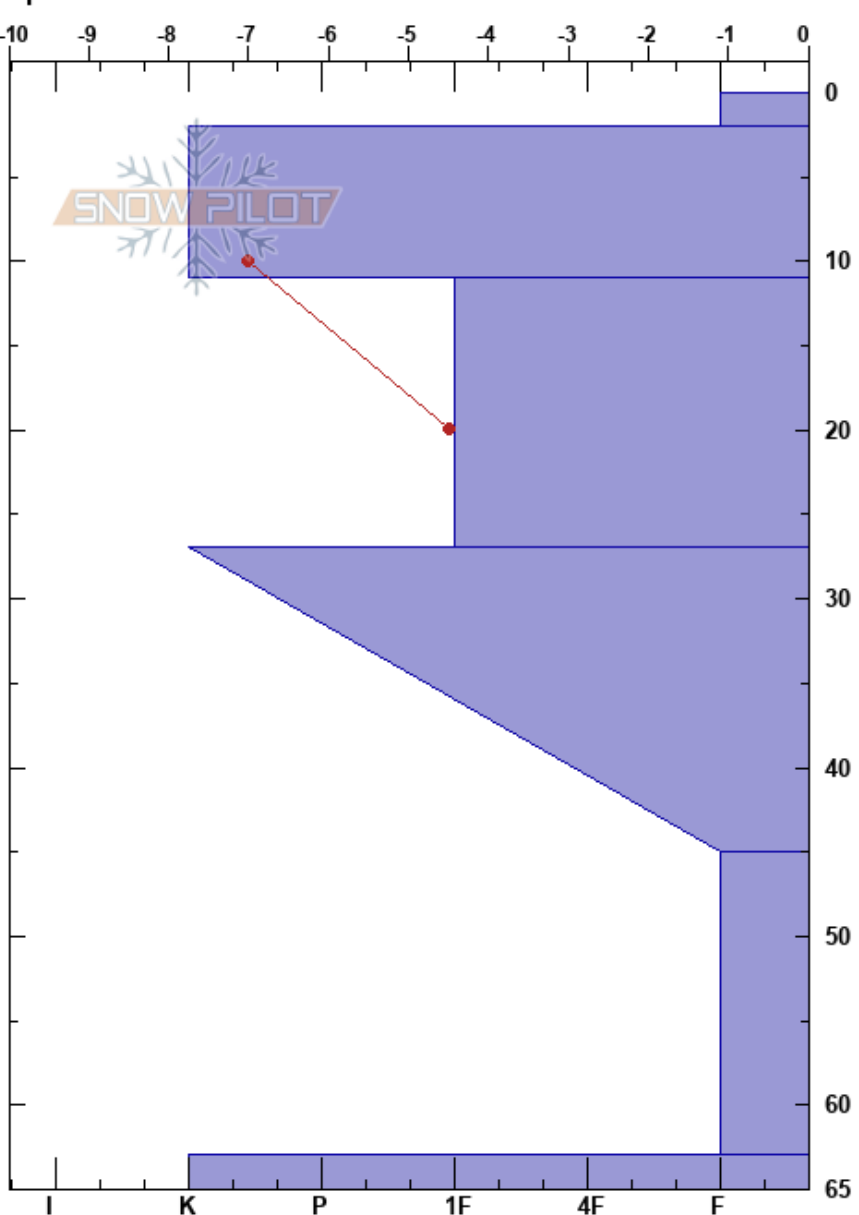

August Magnum  
 Talkeetna Mountains  
 AK  
 Elevation: 2450 ft  
 Aspect: NE  
 Specifics:

August Franzen  
 03/30/2018 - 12:25pm  
 Co-ord:  
 Slope Angle: 30°  
 Wind Loading: yes

Stability:  
 Air Temperature: -3°C  
 Sky Cover: FEW  
 Precipitation: NO  
 Wind: N Light Breeze

HS:65  
 PF:30  
 0-2cm:Problematic layer

Form	Crystal		$\rho$ kg/m <sup>3</sup>	Stability tests & Layer comments
	Size	Moisture		
☐	1.5			
☐	1			
☐	1.5			← PST65/100 (SF) @20cm
☐	2-2			
☐	2			
^	1.5			← ECTX