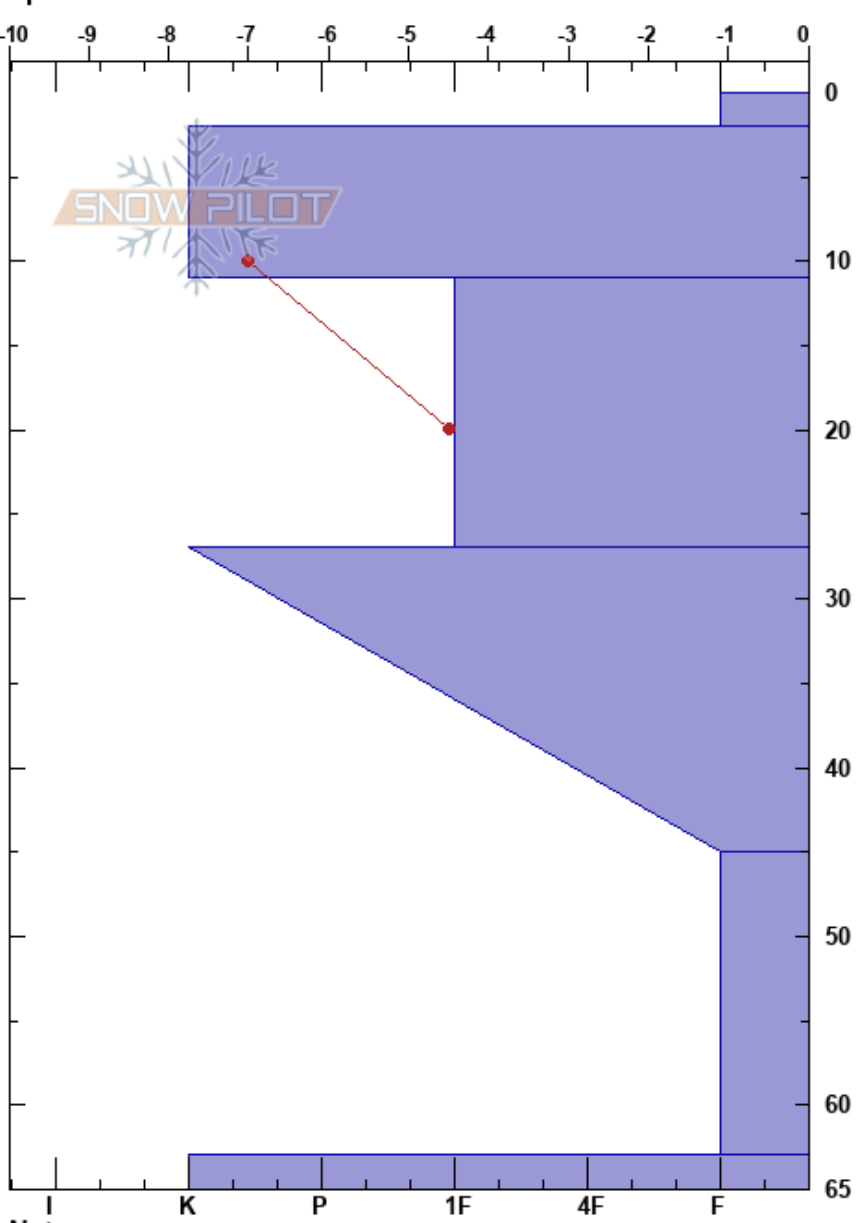

August Magnum
 Talkeetna Mountains
 AK
 Elevation: 2450 ft
 Aspect: NE
 Specifics:

August Franzen
 03/30/2018 - 12:25pm
 Co-ord:
 Slope Angle: 30°
 Wind Loading: yes

Stability:
 Air Temperature: -3°C
 Sky Cover: FEW
 Precipitation: NO
 Wind: N Light Breeze

HS:65
 PF:30
 0-2cm:Problematic layer

Form	Crystal		ρ kg/m ³	Stability tests & Layer comments
	Size	Moisture		
☐	1.5			
☐	1			
☐	1.5			← PST65/100 (SF) @20cm
☐	2-2			
☐	2			
^	1.5			← ECTX

Notes:

I K P 1F 4F F