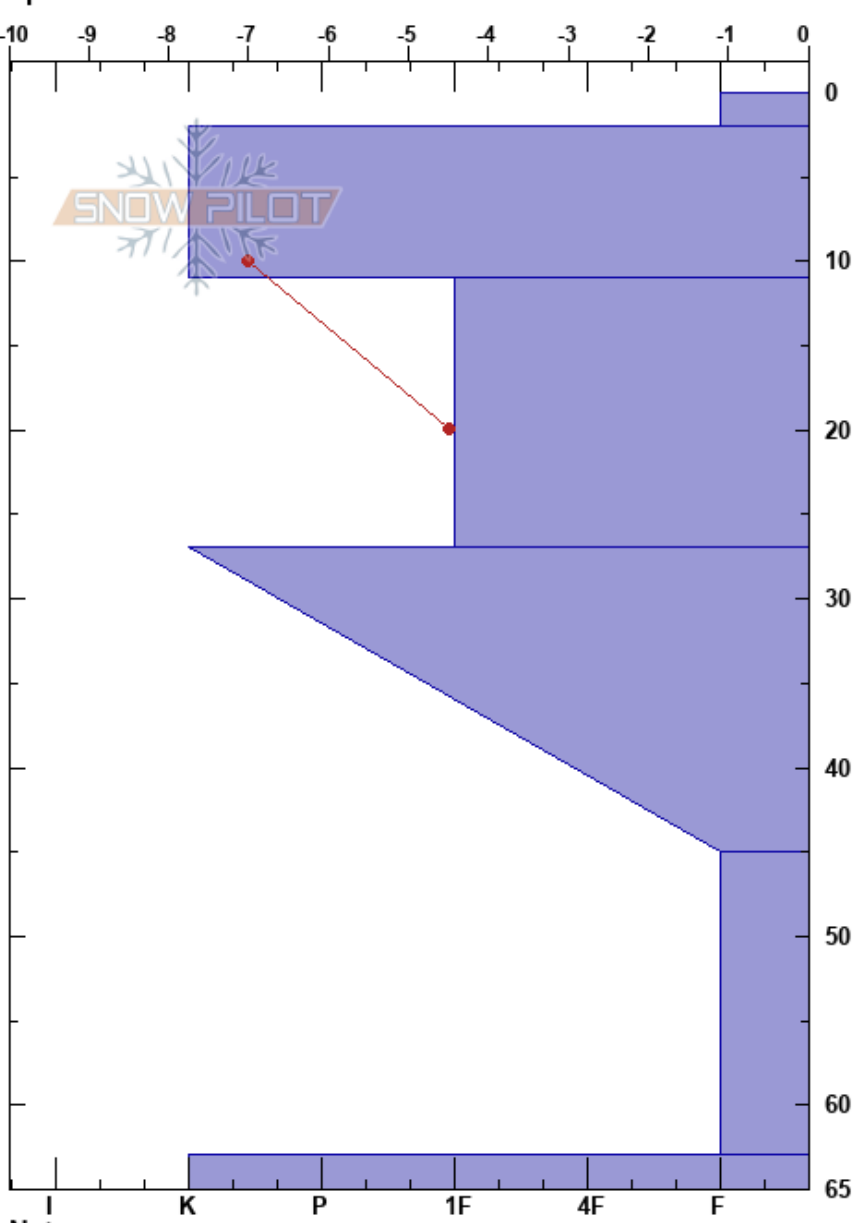

August Magnum  
 Talkeetna Mountains  
 AK  
 Elevation: 2450 ft  
 Aspect: NE  
 Specifics:

August Franzen  
 03/30/2018 - 12:25pm  
 Co-ord:  
 Slope Angle: 30°  
 Wind Loading: yes

Stability:  
 Air Temperature: -3°C  
 Sky Cover: FEW  
 Precipitation: NO  
 Wind: N Light Breeze

HS:65  
 PF:30  
 0-2cm:Problematic layer

Form	Crystal		$\rho$ kg/m <sup>3</sup>	Stability tests & Layer comments
	Size	Moisture		
☐	1.5			
☐	1			
☐	1.5			← PST65/100 (SF) @20cm
☐	2-2			
☐	2			
^	1.5			← ECTX