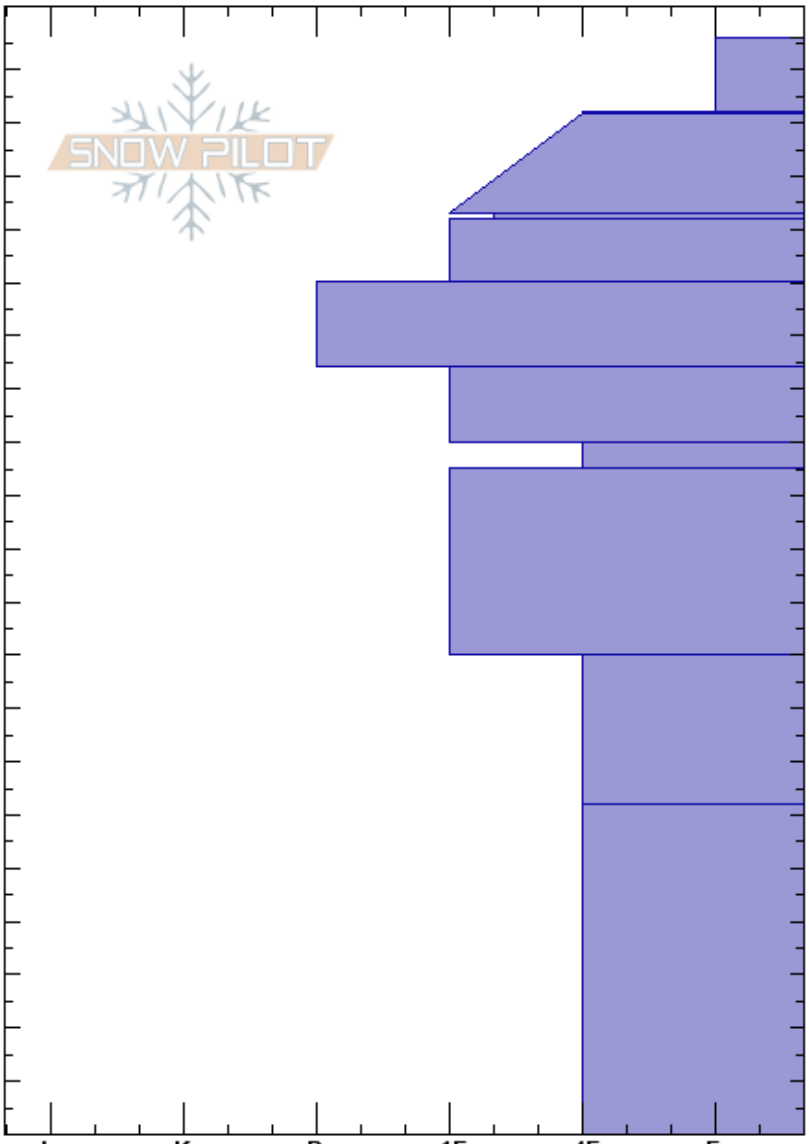

180403 Sister 3
 Front Range
 CO
 Elevation: 11519 ft
 Aspect: N
 Specifics:

Ryan Zarter
 04/03/2018 - 12:30pm
 Co-ord: 39.67673N, -105.89048W
 Slope Angle: 35°
 Wind Loading: previous

Stability:
 Air Temperature: -14°C
 Sky Cover: CLR
 Precipitation: NO
 Wind: W Light Breeze

HS:206 Layer Notes:

Height (cm)	Crystal		Moisture	ρ kg/m ³	Stability tests & Layer comments
	Form	Size			
206					
200	/	0.5-1	D		
190	⊙⊙		D		
180	/ (●)	1	D		
170	⊙⊙		D		← ECTN14 @172cm
160	●	0.5	D		
150	●	0.5-1	D		
140	● (⊖)	1	D		
130	⊖	2	D		
120					
110	⊖ (●)	1.5	D		
100					
90					
80	⊖	2	D		
70					
60					
50					
40					
30	^	3-5	D		
20					
10					
0					

Notes: Dug just above Sister 3 start zone. Hs likely much greater than Hs in start zone due to avalanche control during the season.