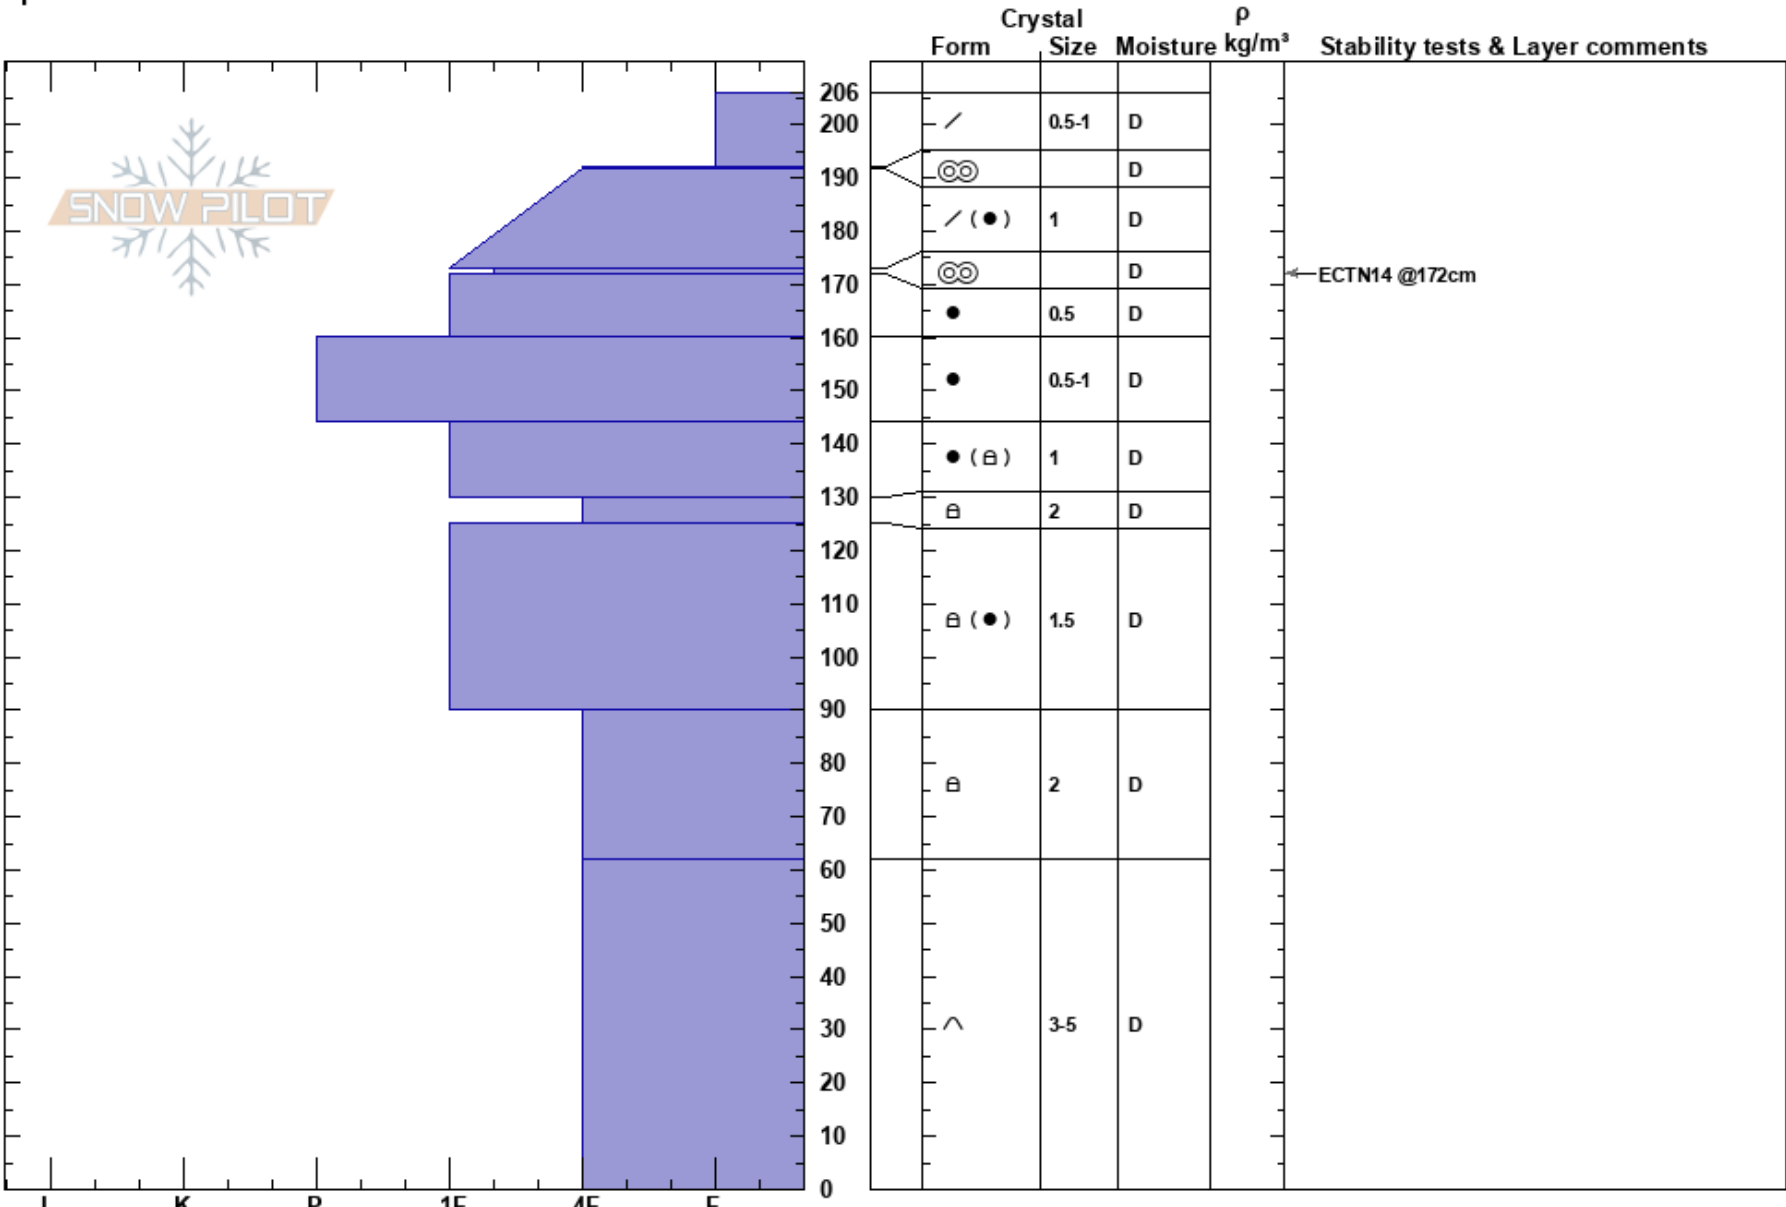

180403 Sister 3
 Front Range
 CO
 Elevation: 11519 ft
 Aspect: N
 Specifics:

Ryan Zarter
 04/03/2018 - 12:30pm
 Co-ord: 39.67673N, -105.89048W
 Slope Angle: 35°
 Wind Loading: previous

Stability:
 Air Temperature: -14°C
 Sky Cover: CLR
 Precipitation: NO
 Wind: W Light Breeze

HS:206 Layer Notes:

Notes: Dug just above Sister 3 start zone. Hs likely much greater than Hs in start zone due to avalanche control during the season.