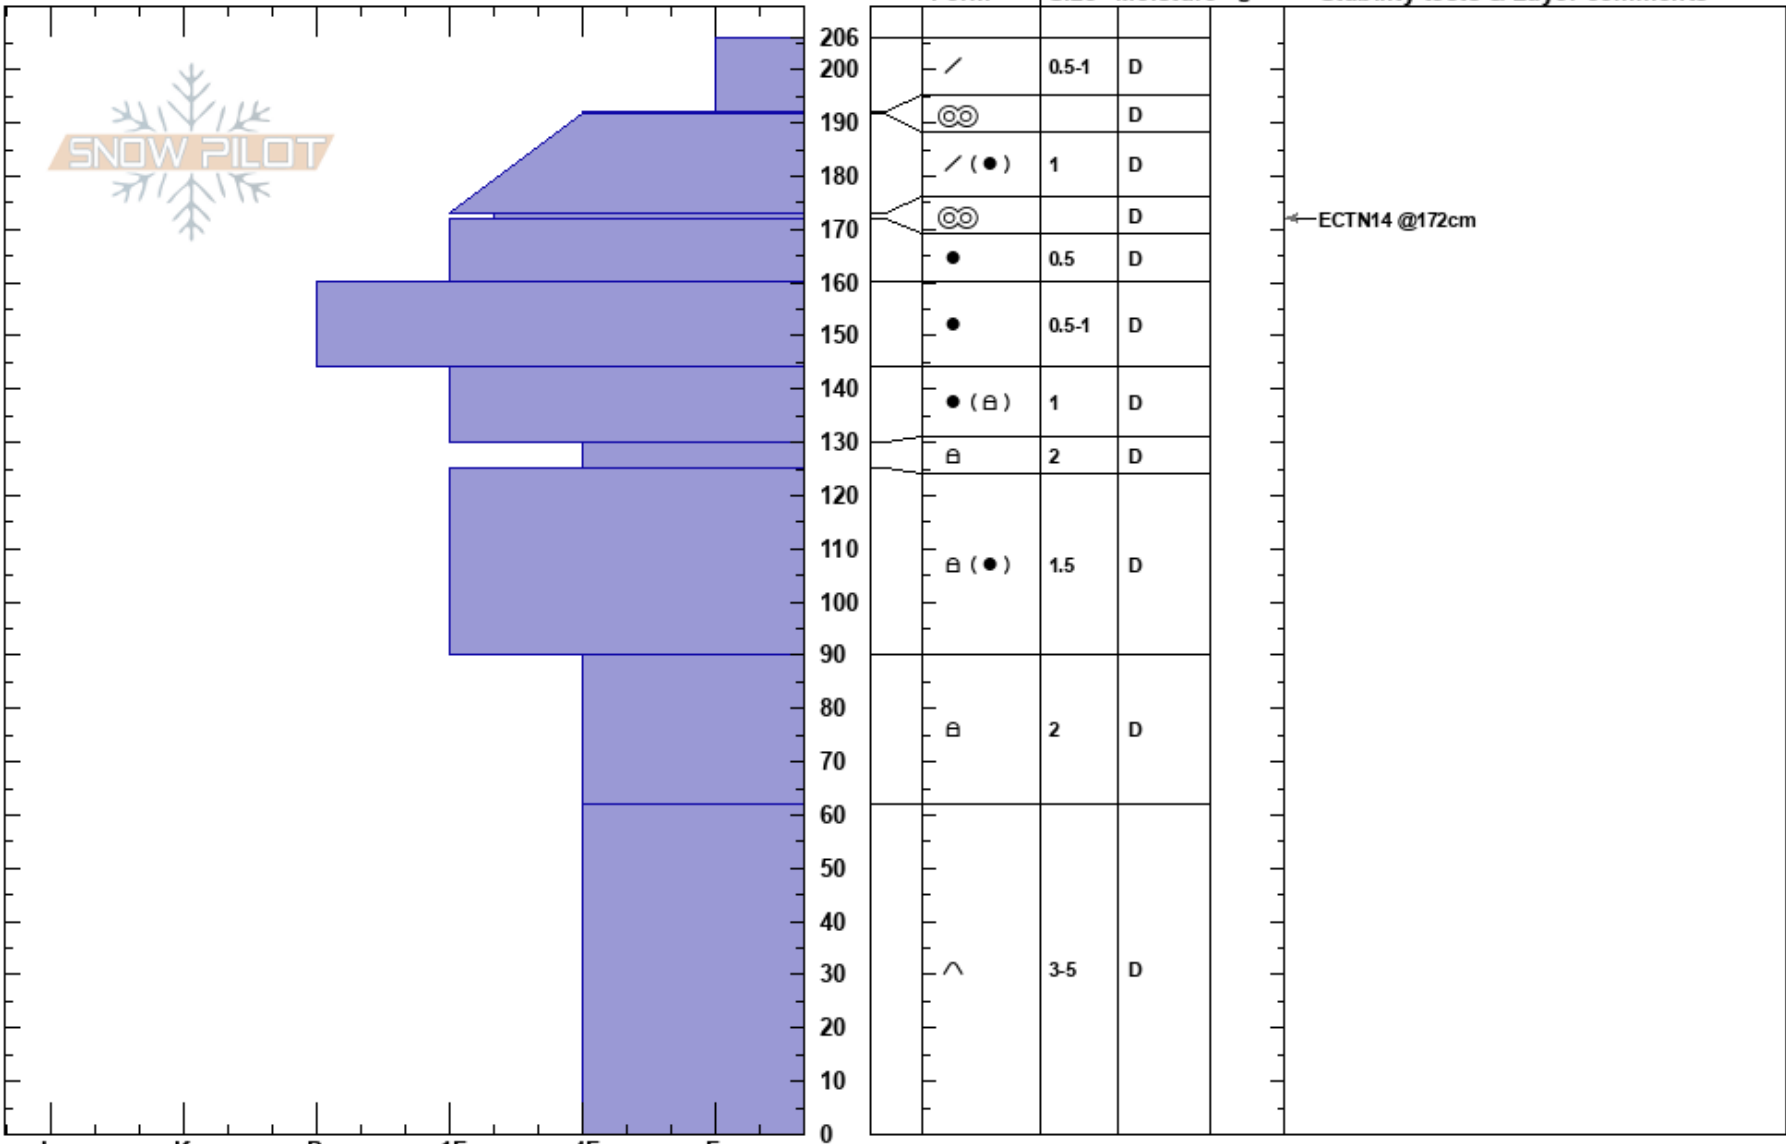

180403 Sister 3
 Front Range
 CO
 Elevation: 11519 ft
 Aspect: N
 Specifics:

Ryan Zarter
 04/03/2018 - 12:30pm
 Co-ord: 39.67673N, -105.89048W
 Slope Angle: 35°
 Wind Loading: previous

Stability: **HS:206** Layer Notes:
 Air Temperature: -14°C
 Sky Cover: CLR
 Precipitation: NO
 Wind: W Light Breeze

Notes: Dug just above Sister 3 start zone. Hs likely much greater than Hs in start zone due to avalanche control during the season.