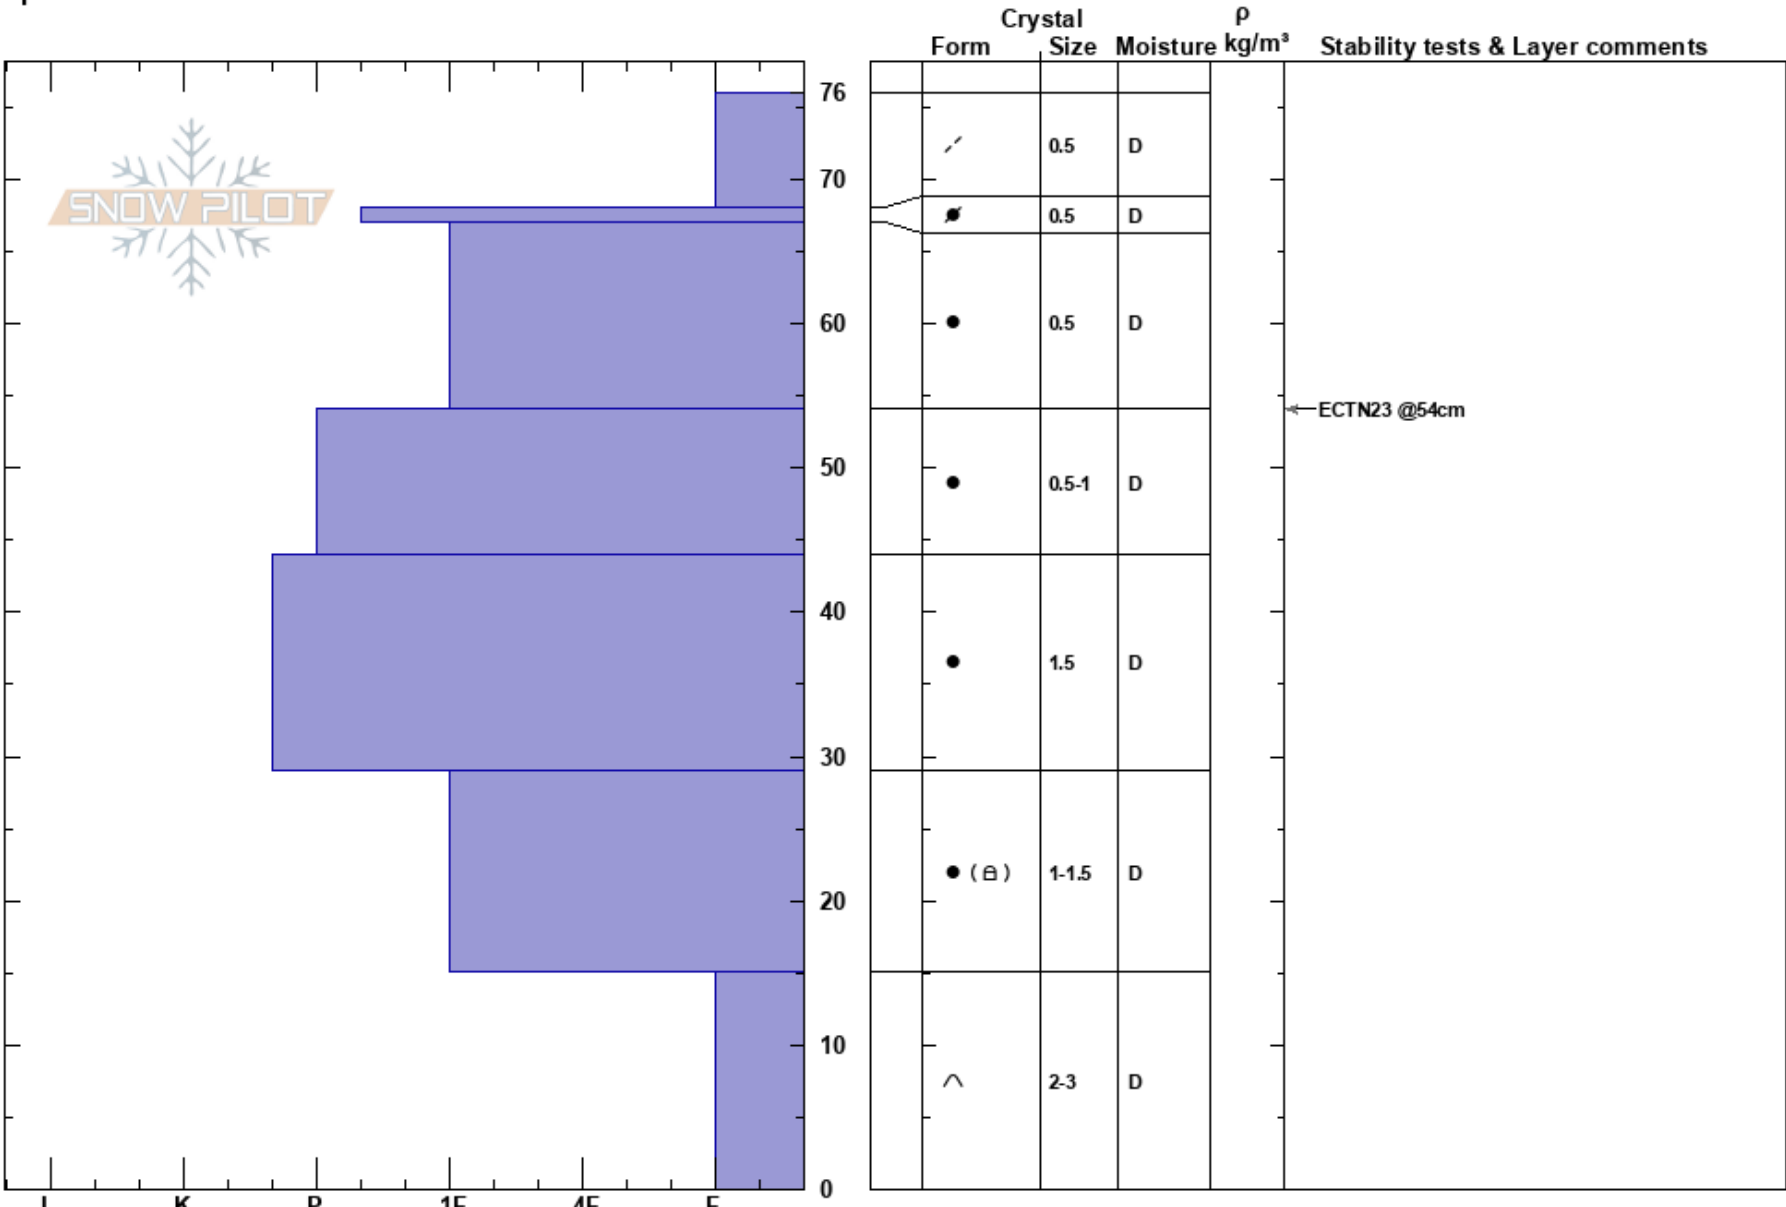

180403 Sister 1
 Front Range
 CO
 Elevation: 11635 ft
 Aspect: N
 Specifics:

Ryan Zarter
 04/03/2018 - 11:30am
 Co-ord: 39.67623N, -105.89178W
 Slope Angle: 33°
 Wind Loading: yes

Stability: **HS:76**
 Air Temperature: -15°C
 Sky Cover: CLR
 Precipitation: NO
 Wind: W Moderate

Layer Notes:

Notes: Dug adjacent to Exploder 1 Hi. Sort of shallow for the zone, but probably fairly representative of the upper snowpack in the start zone.