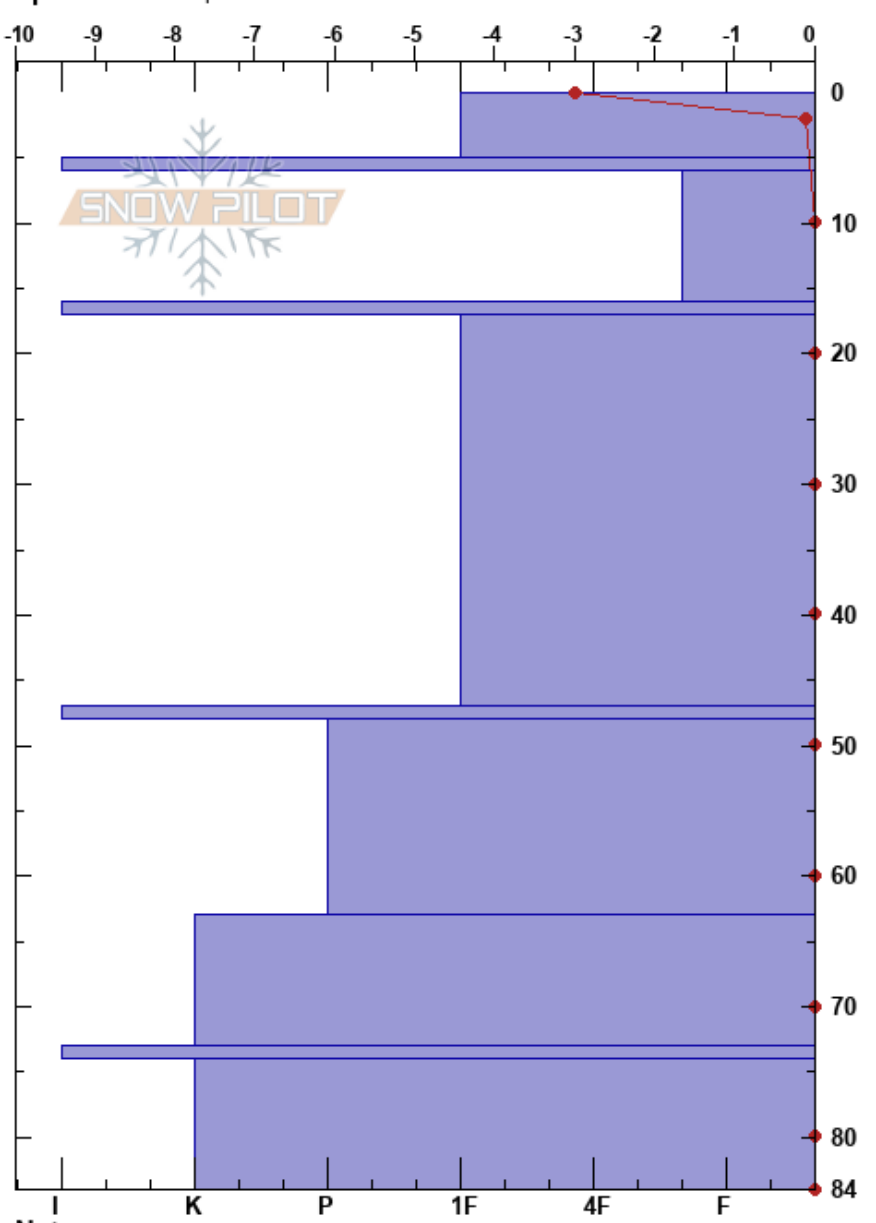

Volda skisenter
 Sunnmorealps
 Norway
Elevation: 300 m
Aspect: SE
Specifics: Poor pit location

Sunniva Skuset
 28/03/2018 - 19:00
Co-ord: 32V 351968E 6894709N
Slope Angle: 5°
Wind Loading:

Stability:
Air Temperature: -2.6°C
Sky Cover: CLR
Precipitation: NO
Wind: Light Breeze

HS:84

Layer Notes:

Form	Crystal		ρ kg/m³	Stability tests & Layer comments
	Size	Moisture		
○ (▽)		D		
⊙⊙		D		
▽		D		
⊙⊙		D		
▽		D		
⊙⊙		D		
○		D		
○		D		
⊙⊙		D		
○		D		

Notes: