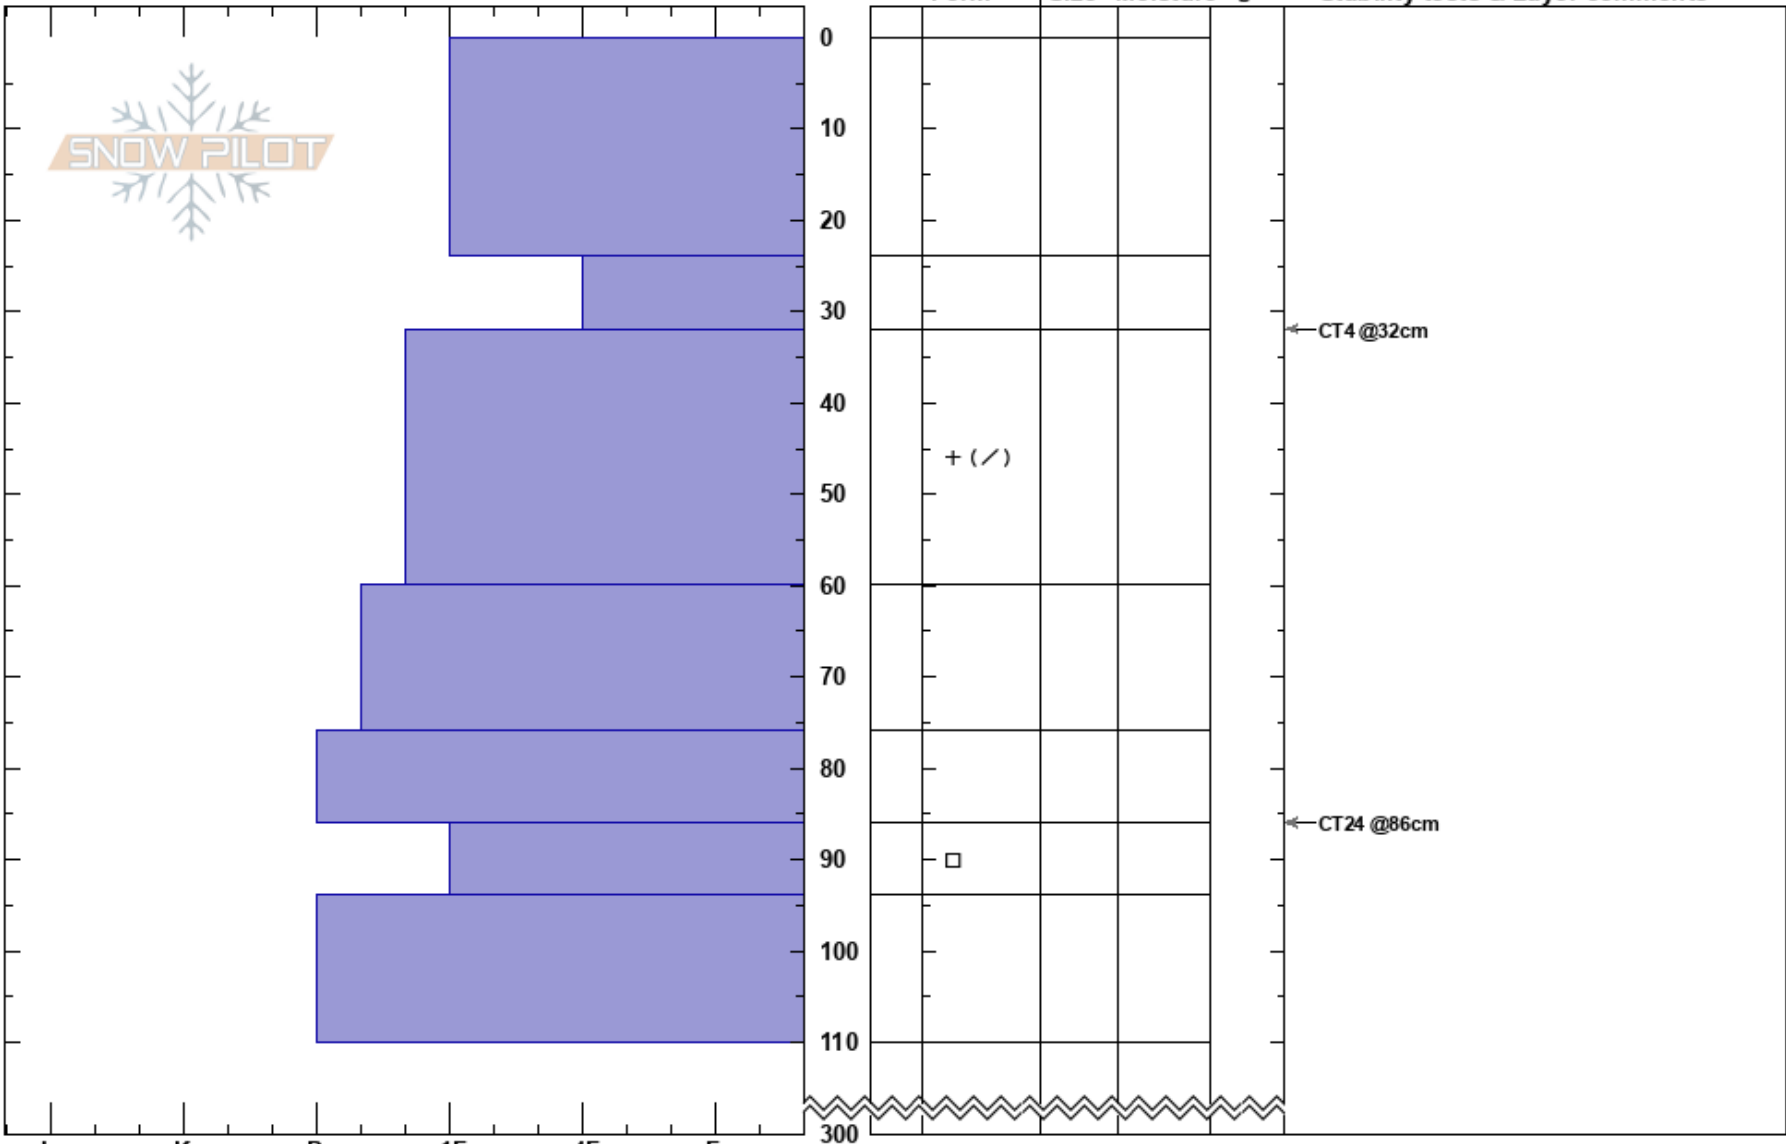

Darth Vader
 Northern Region
 BC
 Elevation: 1450 m
 Aspect:
 Specifics:

Andre Ike
 01/04/2018 - 12:00
 Co-ord:
 Slope Angle: 35°
 Wind Loading:

Stability:
 Air Temperature:
 Sky Cover:
 Precipitation:
 Wind:

HS:300

Layer Notes:

Notes: