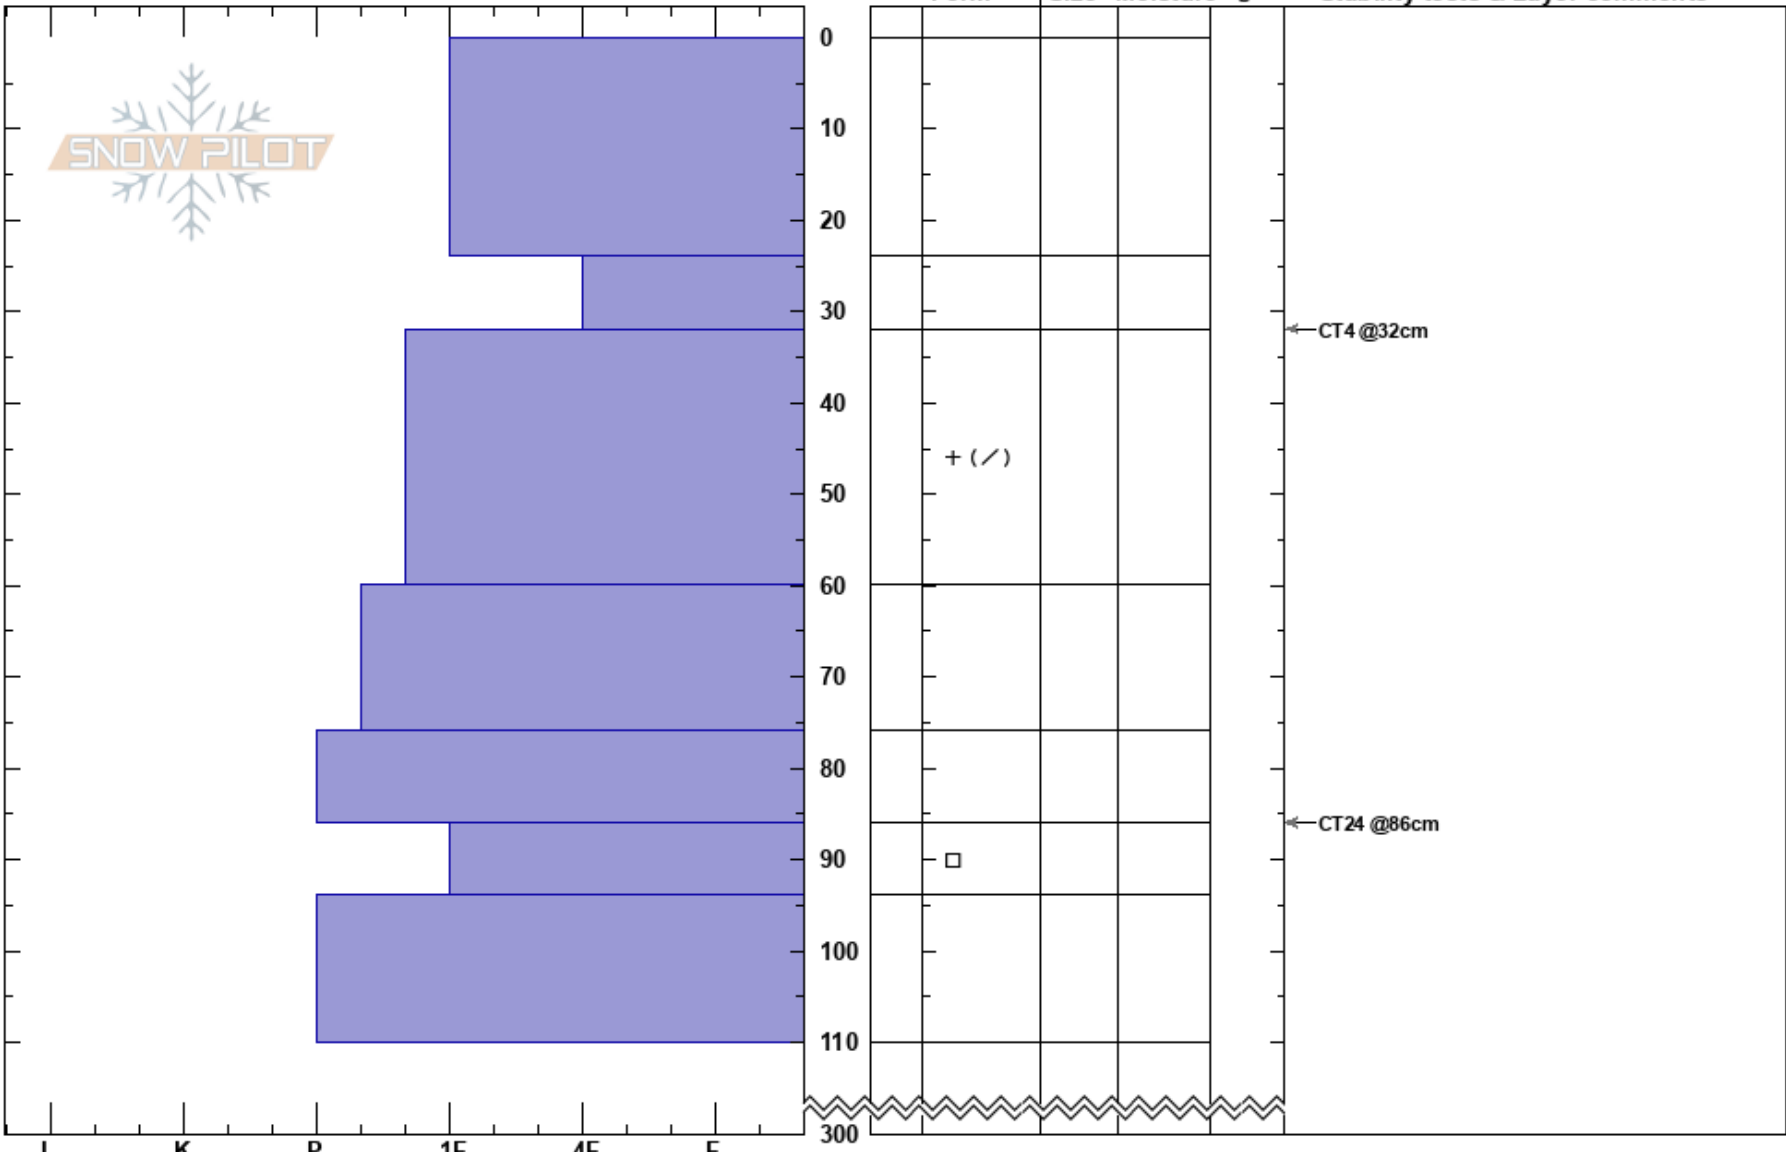

Darth Vader  
 Northern Region  
 BC  
 Elevation: 1450 m  
 Aspect:  
 Specifics:

Andre Ike  
 01/04/2018 - 12:00  
 Co-ord:  
 Slope Angle: 35°  
 Wind Loading:

Stability:  
 Air Temperature:  
 Sky Cover:  
 Precipitation:  
 Wind:

HS:300

Layer Notes:

Notes: I K P 1F 4F F