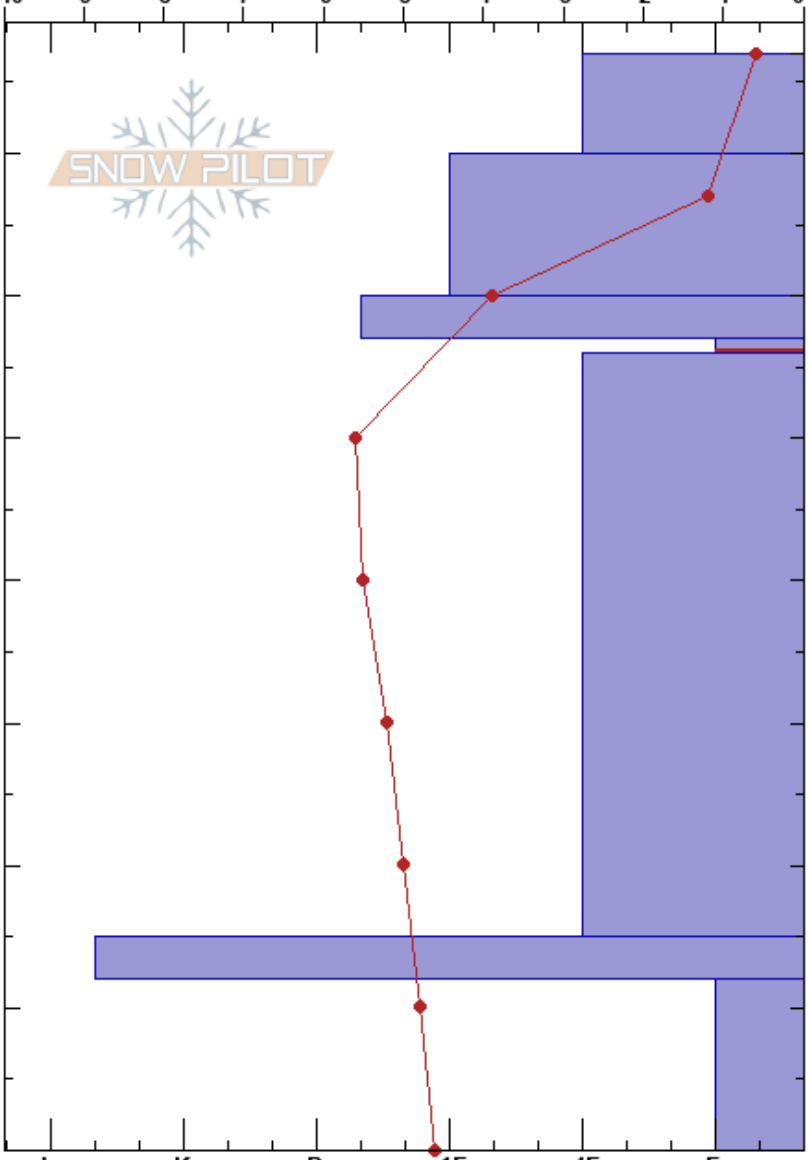

Kellostapuli

Tuomo Poukkanen

Stability: Fair

HS:77

Layer Notes:

02/04/2018 - 15:03

Air Temperature: 4.2°C

PF:38

57-56cm: Problematic layer

Finland Co-ord: 67.58875N, 24.22806E

Sky Cover: FEW

Elevation: 419 m

Slope Angle: 30°

Precipitation: NO

Aspect: W

Wind Loading: no

Wind: E Light Breeze

Specifics: Pit dug in a Ski Area; Pit is representative of backcountry; We skied slope

Form	Crystal		Moisture	ρ kg/m³	Stability tests & Layer comments
	Size				
● (∞)	1		M		
⊠	1				
□ (∨)	3				← ECTN13 @57cm kuuraa
□	2				
■					
□	3				
					← CT8, SC @0cm