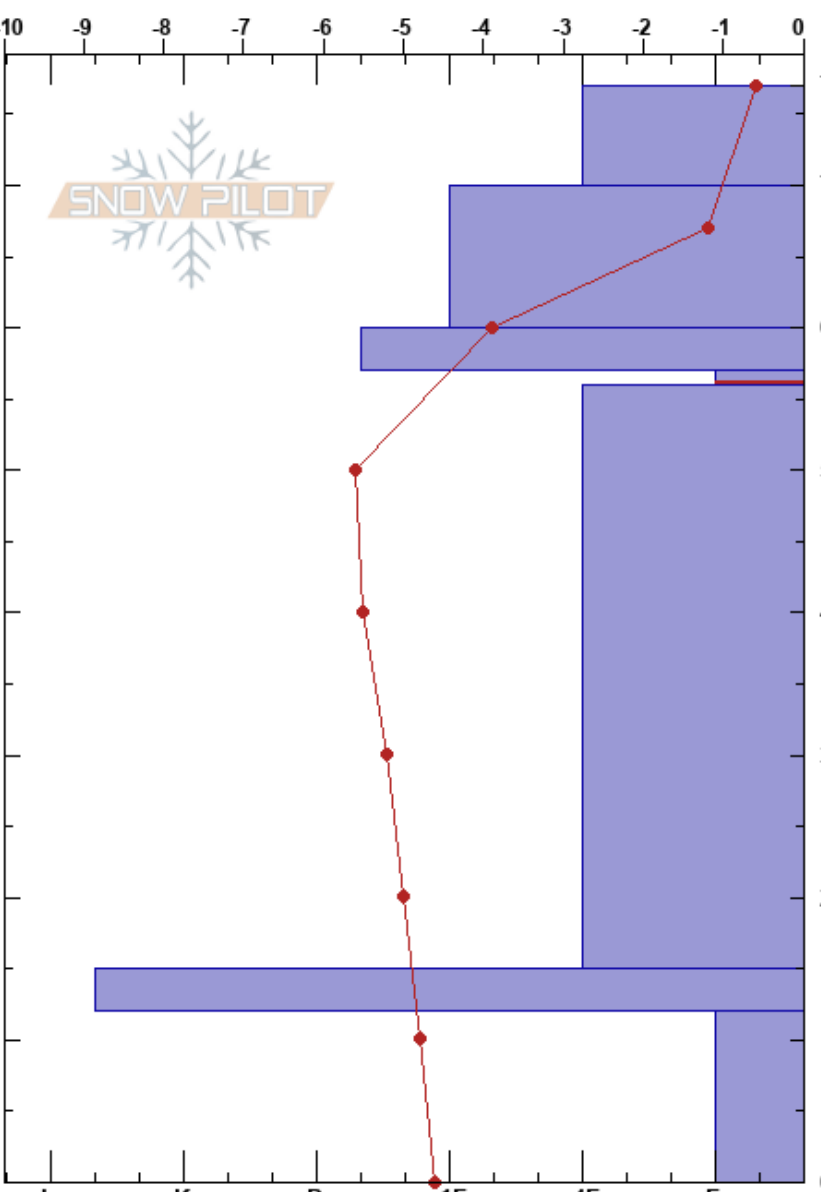

Kellostapuli

Tuomo Poukkanen

Stability: Fair

HS:77

Layer Notes:

Finland

02/04/2018 - 15:03

Air Temperature: 4.2°C

PF:38

57-56cm: Problematic layer

Elevation: 419 m

Co-ord: 67.58875N, 24.22806E

Sky Cover: FEW

Aspect: W

Slope Angle: 30°

Precipitation: NO

Specifics: Pit dug in a Ski Area; Pit is representative of backcountry; We skied slope

Wind: E Light Breeze

Form	Crystal		ρ kg/m ³	Stability tests & Layer comments
	Size	Moisture		
● (∞)	1	M		
⊠	1			
□ (∨)	3			← ECTN13 @57cm kuuraa
□	2			
■				
□	3			
				← CT8, SC @0cm