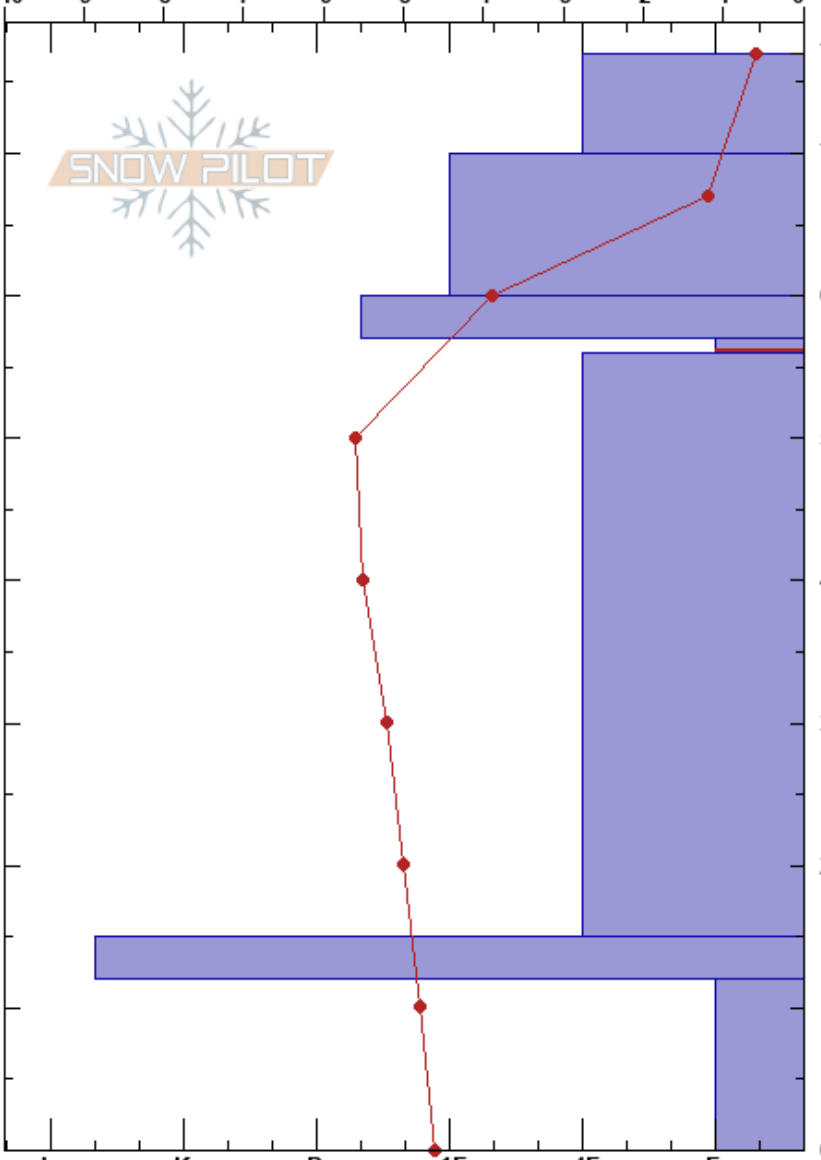

Kellostapuli

Tuomo Poukkanen

Stability: Fair

HS:77

Layer Notes:

02/04/2018 - 15:03

Air Temperature: 4.2°C

PF:38

57-56cm: Problematic layer

Finland Co-ord: 67.58875N, 24.22806E

Sky Cover: FEW

Elevation: 419 m

Slope Angle: 30°

Precipitation: NO

Aspect: W

Wind Loading: no

Wind: E Light Breeze

Specifics: Pit dug in a Ski Area; Pit is representative of backcountry; We skied slope

Form	Crystal		ρ kg/m ³	Stability tests & Layer comments
	Size	Moisture		
● (∞)	1	M		
⊠	1			
□ (∨)	3			← ECTN13 @57cm kuuraa
□	2			
■				
□	3			
				← CT8, SC @0cm