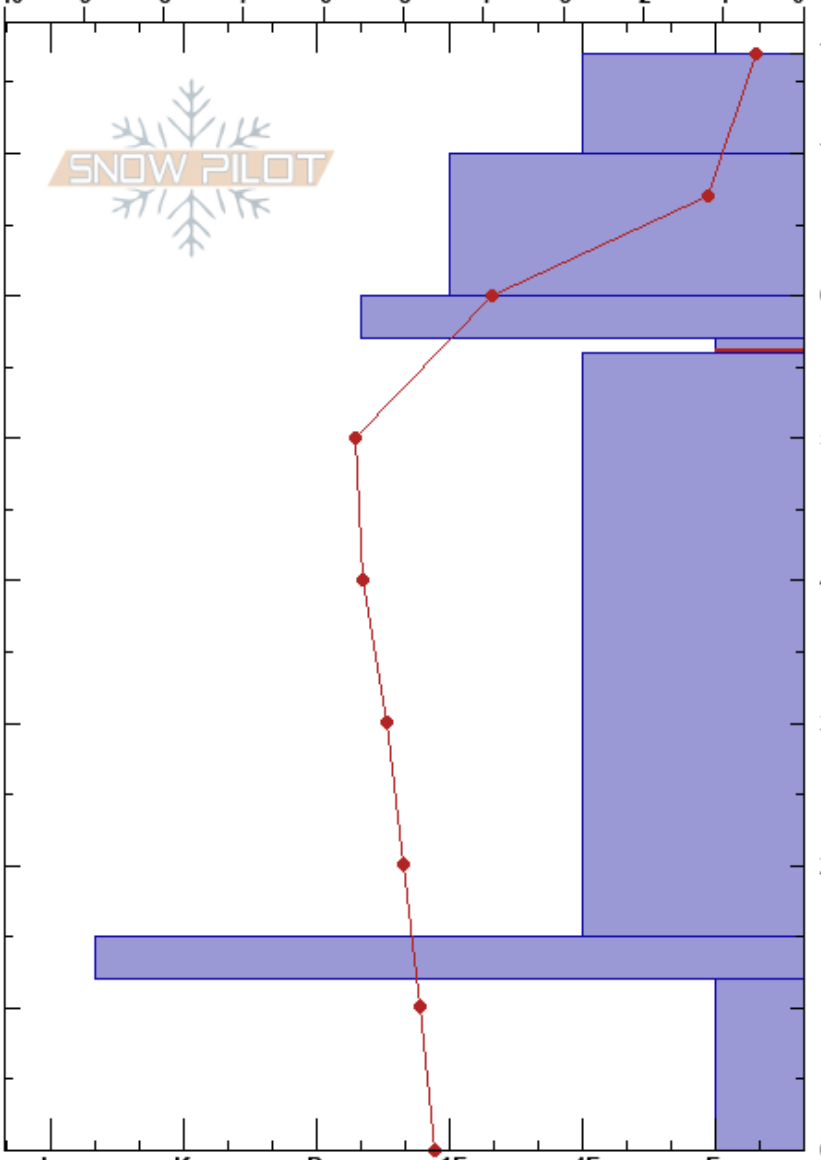

Kellostapuli

Tuomo Poukkanen

Stability: Fair

HS:77

Layer Notes:

02/04/2018 - 15:03

Air Temperature: 4.2°C

PF:38

57-56cm: Problematic layer

Finland Co-ord: 67.58875N, 24.22806E

Sky Cover: FEW

Elevation: 419 m

Slope Angle: 30°

Precipitation: NO

Aspect: W

Wind Loading: no

Wind: E Light Breeze

Specifics: Pit dug in a Ski Area; Pit is representative of backcountry; We skied slope

Form	Crystal		ρ kg/m ³	Stability tests & Layer comments
	Size	Moisture		
● (∞)	1	M		
☒	1			
☐ (∨)	3			← ECTN13 @57cm kuuraa
☐	2			
■				
☐	3			
				← CT8, SC @0cm