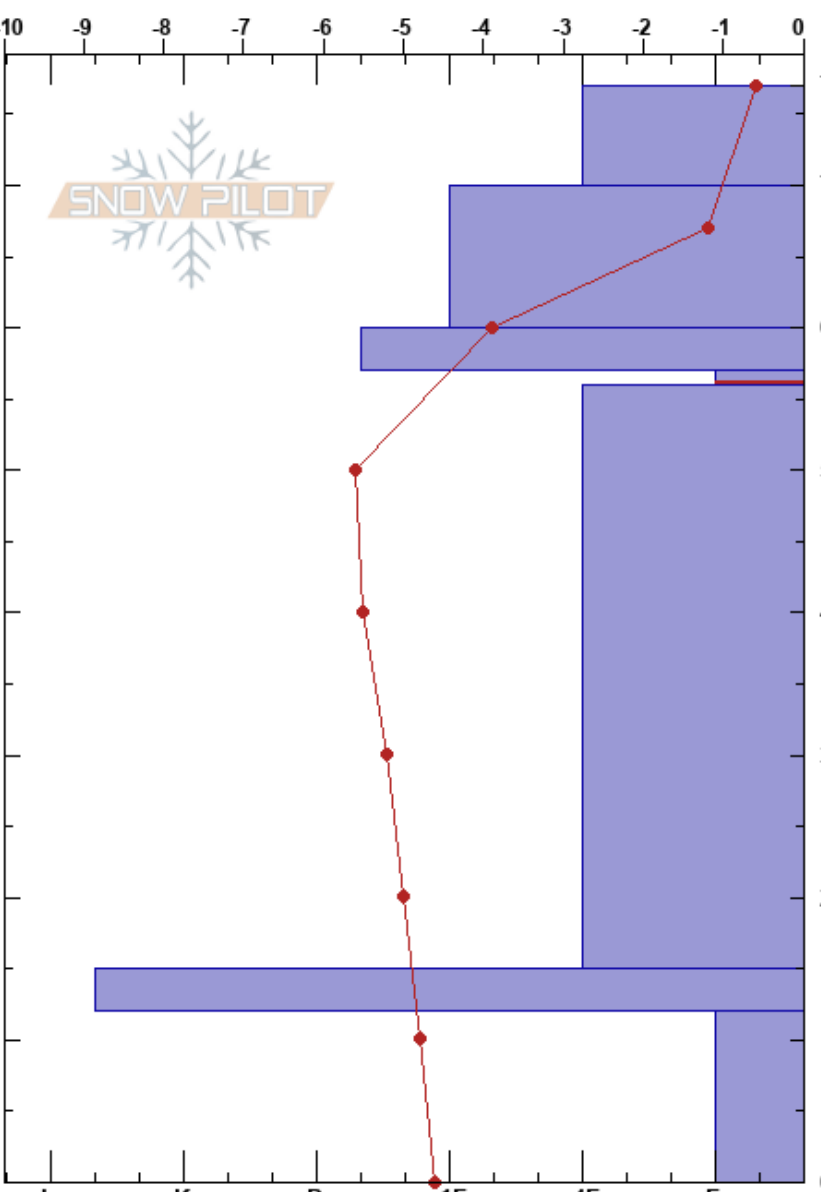

Kellostapuli

Tuomo Poukkanen

Stability: Fair

HS:77

Layer Notes:

Finland

02/04/2018 - 15:03

Air Temperature: 4.2°C

PF:38

57-56cm:Problematic layer

Elevation: 419 m

Co-ord: 67.58875N, 24.22806E

Sky Cover: FEW

Aspect: W

Slope Angle: 30°

Precipitation: NO

Specifics: Pit dug in a Ski Area; Pit is representative of backcountry; We skied slope

Wind: E Light Breeze

Form	Crystal		ρ kg/m ³	Stability tests & Layer comments
	Size	Moisture		
• (∞)	1	M		
⊠	1			
□ (∨)	3			←ECTN13 @57cm kuuraa
□	2			
■				
□	3			
				←CT8, SC @0cm