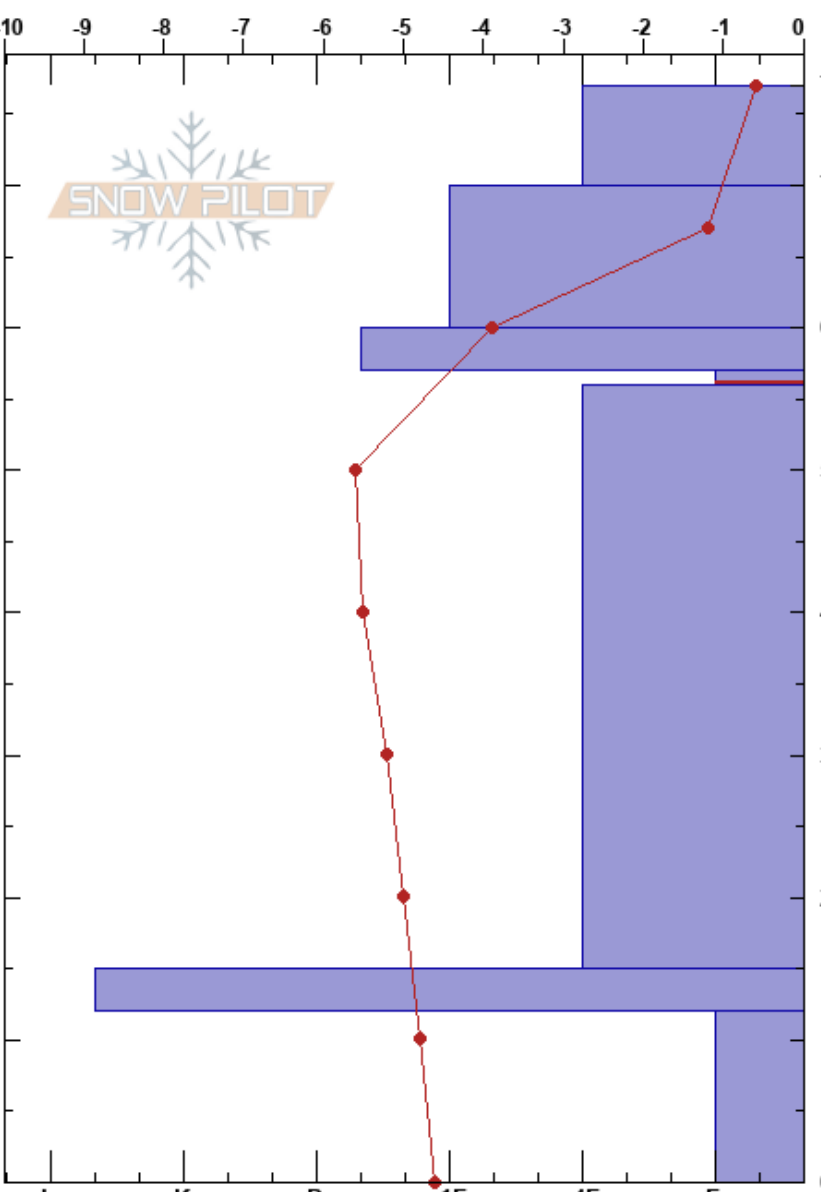

Kellostapuli

Tuomo Poukkanen

Stability: Fair

HS:77

Layer Notes:

Finland

02/04/2018 - 15:03

Air Temperature: 4.2°C

PF:38

57-56cm:Problematic layer

Elevation: 419 m

Co-ord: 67.58875N, 24.22806E

Sky Cover: FEW

Aspect: W

Slope Angle: 30°

Precipitation: NO

Specifics: Pit dug in a Ski Area; Pit is representative of backcountry; We skied slope

Wind: E Light Breeze

Form	Crystal		$\rho$ kg/m <sup>3</sup>	Stability tests & Layer comments
	Size	Moisture		
● (∞)	1	M		
⊠	1			
□ (∨)	3			←ECTN13 @57cm kuuraa
□	2			
■				
□	3			
				←CT8, SC @0cm