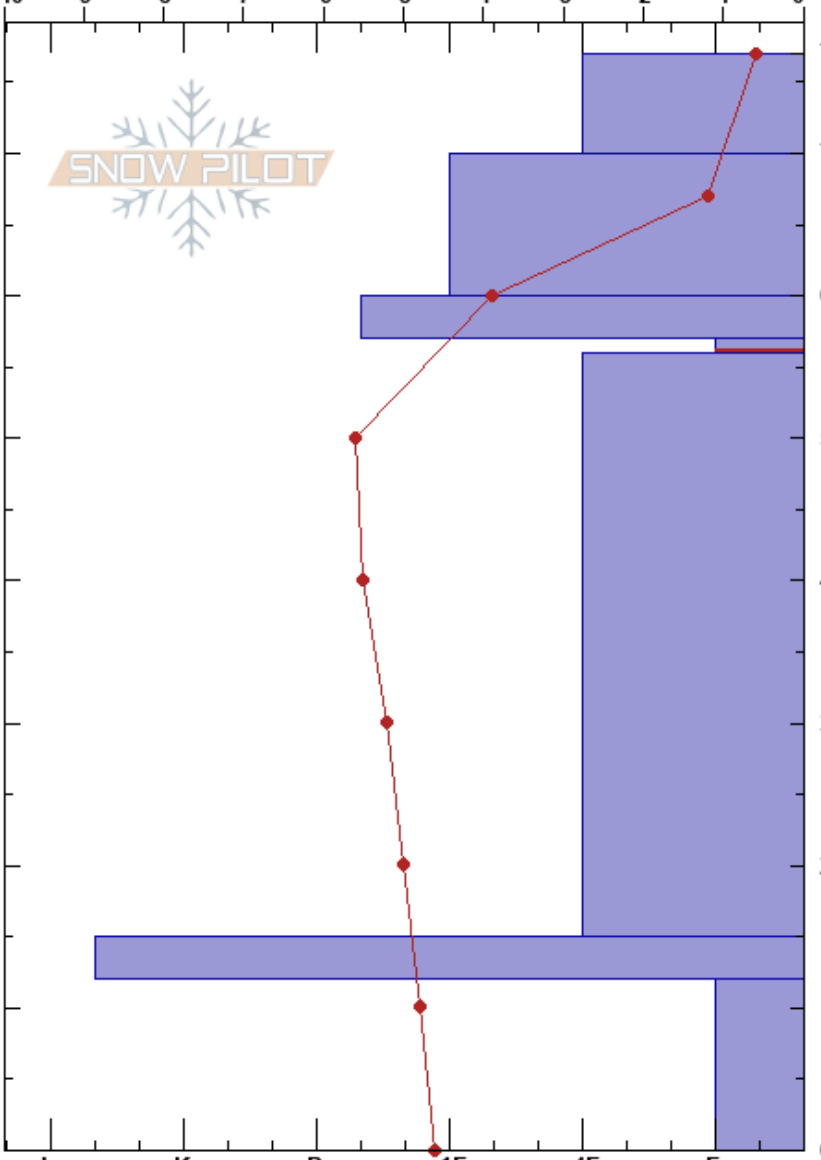

Kellostapuli

Tuomo Poukkanen

Stability: Fair

HS:77

Layer Notes:

02/04/2018 - 15:03

Air Temperature: 4.2°C

PF:38

57-56cm: Problematic layer

Finland Co-ord: 67.58875N, 24.22806E

Sky Cover: FEW

Elevation: 419 m

Slope Angle: 30°

Precipitation: NO

Aspect: W

Wind Loading: no

Wind: E Light Breeze

Specifics: Pit dug in a Ski Area; Pit is representative of backcountry; We skied slope

Form	Crystal		$\rho$ kg/m <sup>3</sup>	Stability tests & Layer comments
	Size	Moisture		
• (∞)	1	M		
☒	1			
☐ (∨)	3			← ECTN13 @57cm kuuraa
☐	2			
■				
☐	3			
				← CT8, SC @0cm