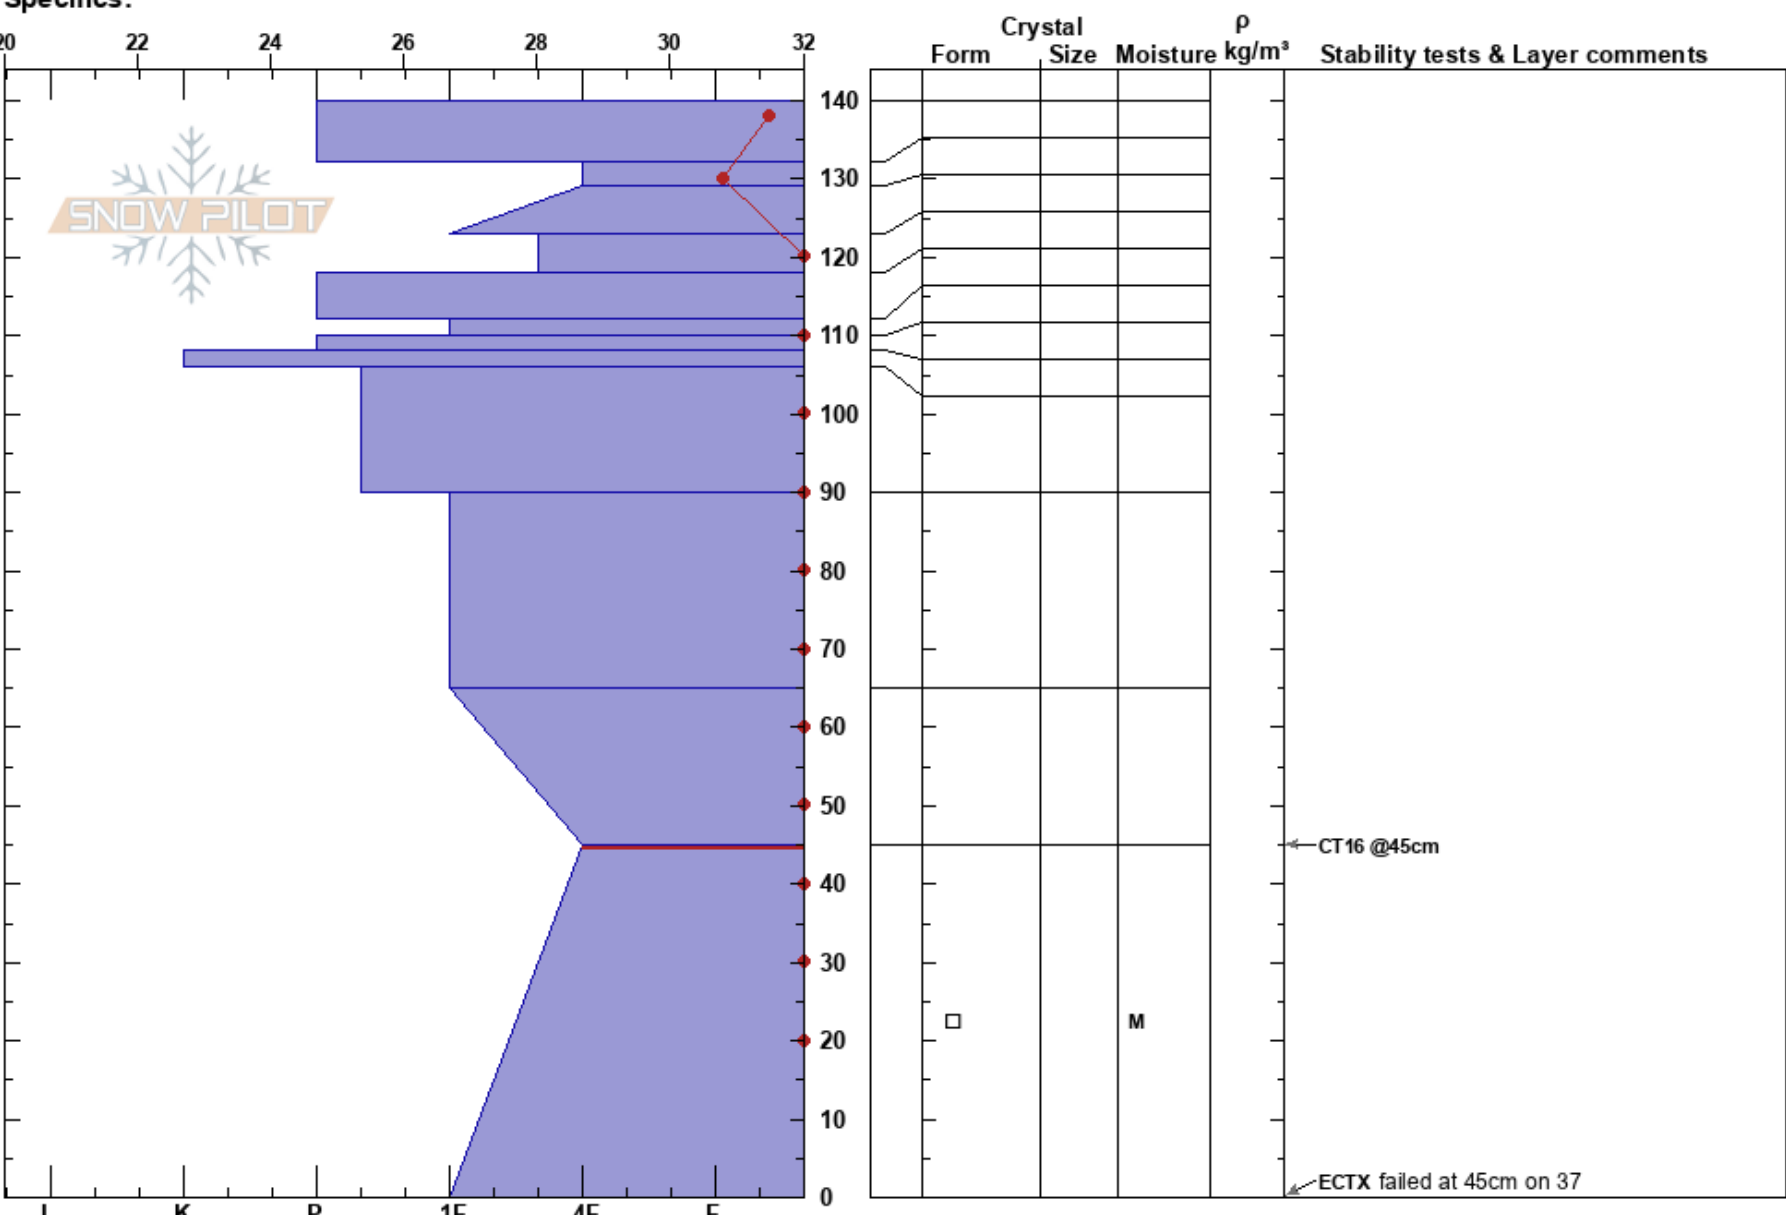

Beaver Backside
 Bear River Range
 UT
 Elevation: 8726 ft
 Aspect: 275°
 Specifics:

paige pagnucco
 04/01/2018 - 12:00pm
 Co-ord: 41.96375N, -111.55920W
 Slope Angle: 28°
 Wind Loading:

Stability: Very Good
 Air Temperature: 35°F
 Sky Cover: SCT
 Precipitation:
 Wind: W Light Breeze

HS:140
 Layer Notes:
 45-0cm: Problematic layer

Notes:

← ECTX failed at 45cm on 37