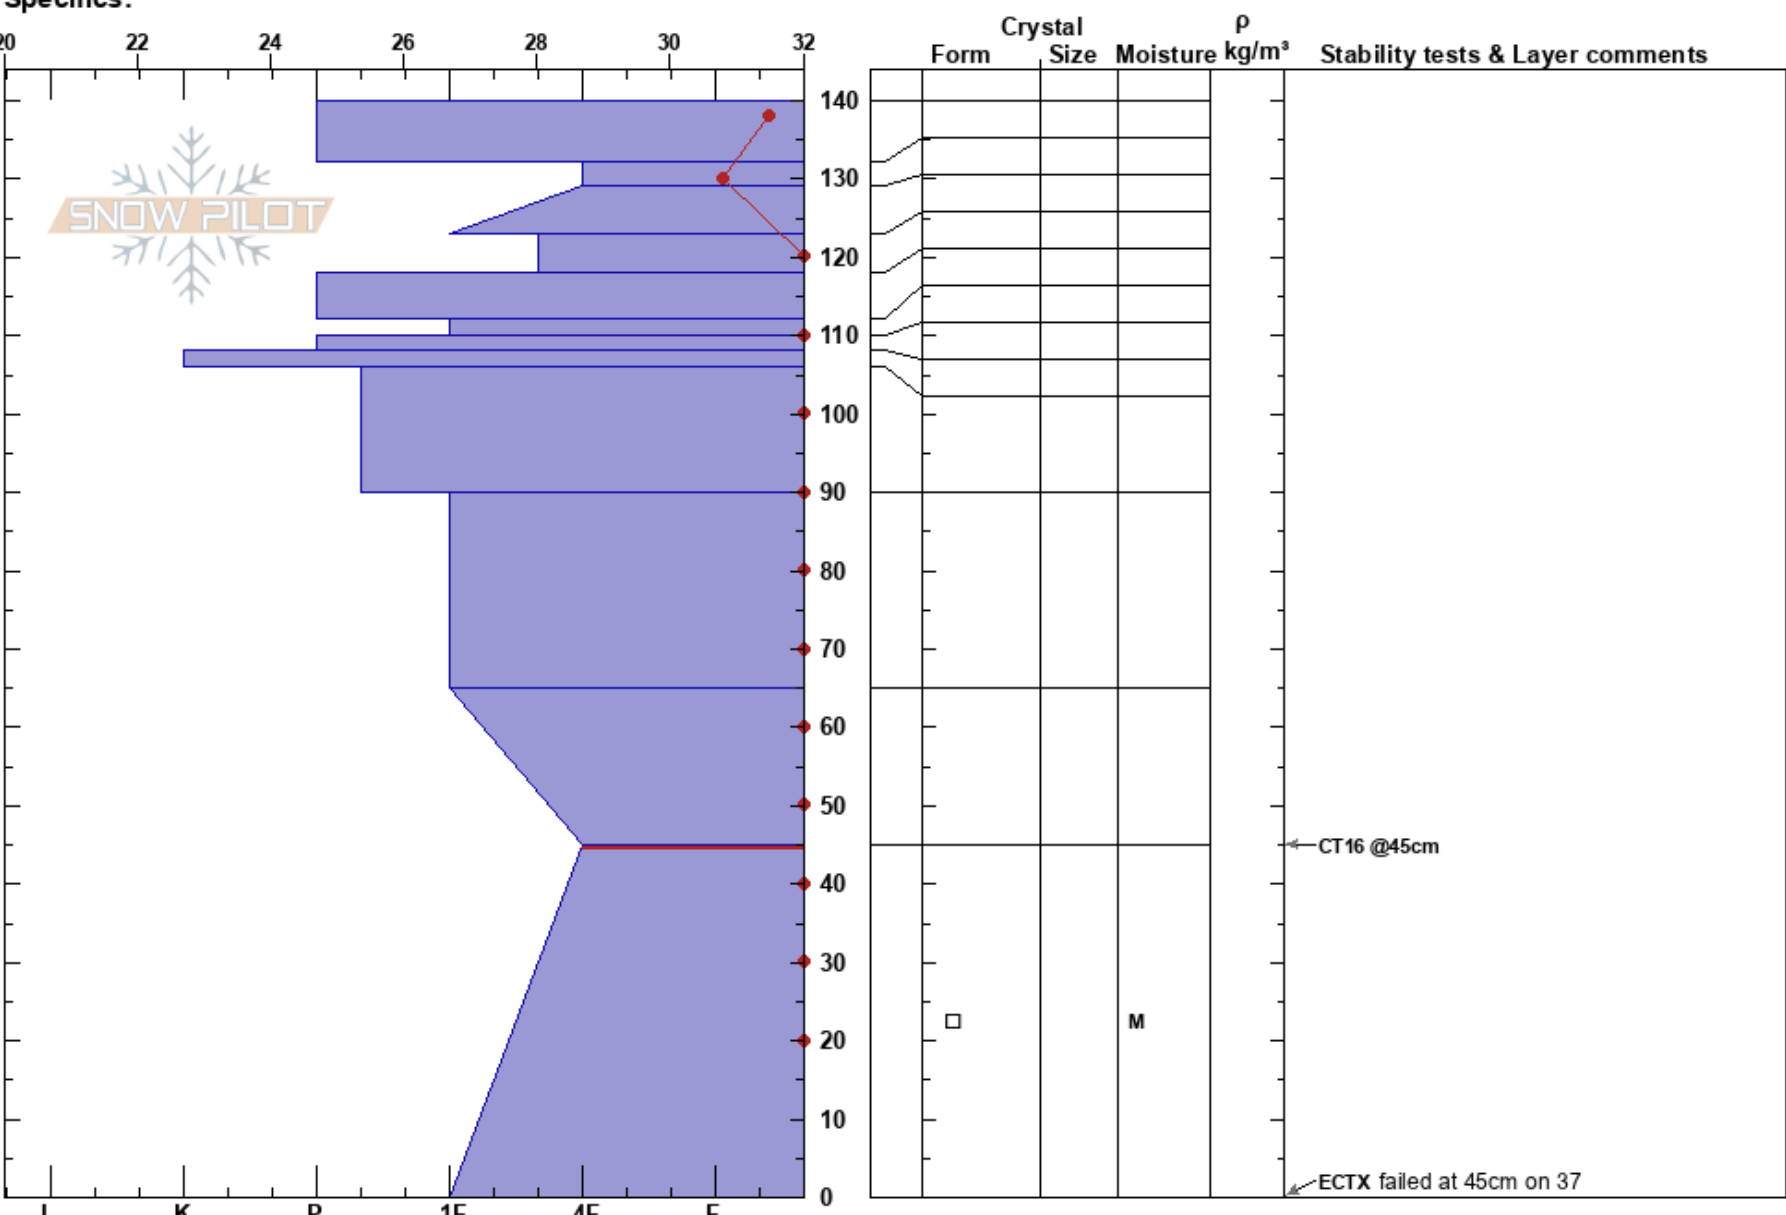

Beaver Backside  
 Bear River Range  
 UT  
 Elevation: 8726 ft  
 Aspect: 275°  
 Specifics:

paige pagnucco  
 04/01/2018 - 12:00pm  
 Co-ord: 41.96375N, -111.55920W  
 Slope Angle: 28°  
 Wind Loading:

Stability: Very Good  
 Air Temperature: 35°F  
 Sky Cover: SCT  
 Precipitation:  
 Wind: W Light Breeze

HS:140  
 Layer Notes:  
 45-0cm: Problematic layer

Notes: