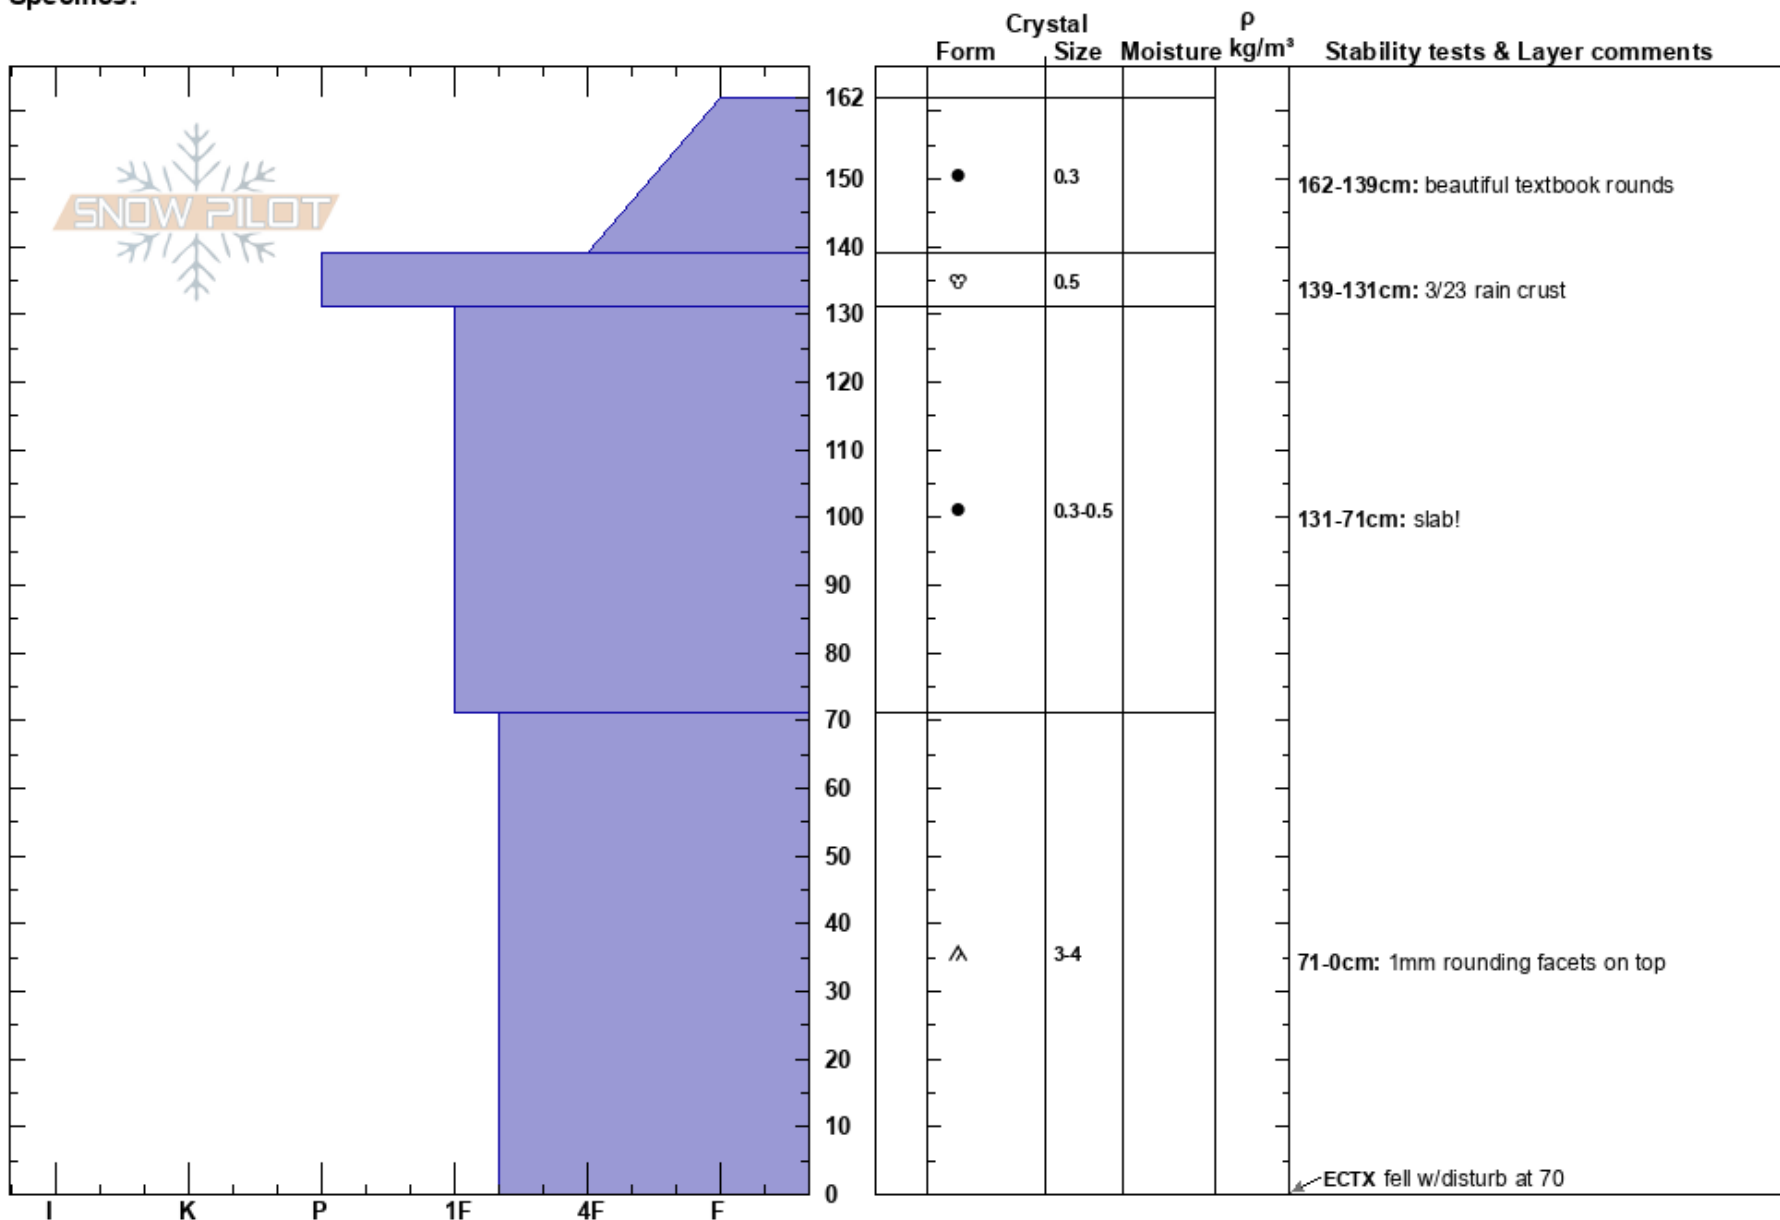

Maroon bowl- Low
 Aspen Snowmass
 CO
Elevation: 10370 ft
Aspect: NW
Specifics:

Madeline Dunn
 04/01/2018 - 1:40pm
Co-ord:
Slope Angle:
Wind Loading:

Stability:
Air Temperature: 37°F
Sky Cover: FEW
Precipitation:
Wind: Calm

HS: 162
Layer Notes:
 162-139cm: beautiful textbook rounds
 139-131cm: 3/23 rain crust
 131-71cm: slab!
 71-0cm: 1mm rounding facets on top
 71-0cm: Problematic layer

Notes: Temp was taken from CAIC point forecast at Aspen Highlands. Felt much warmer~50