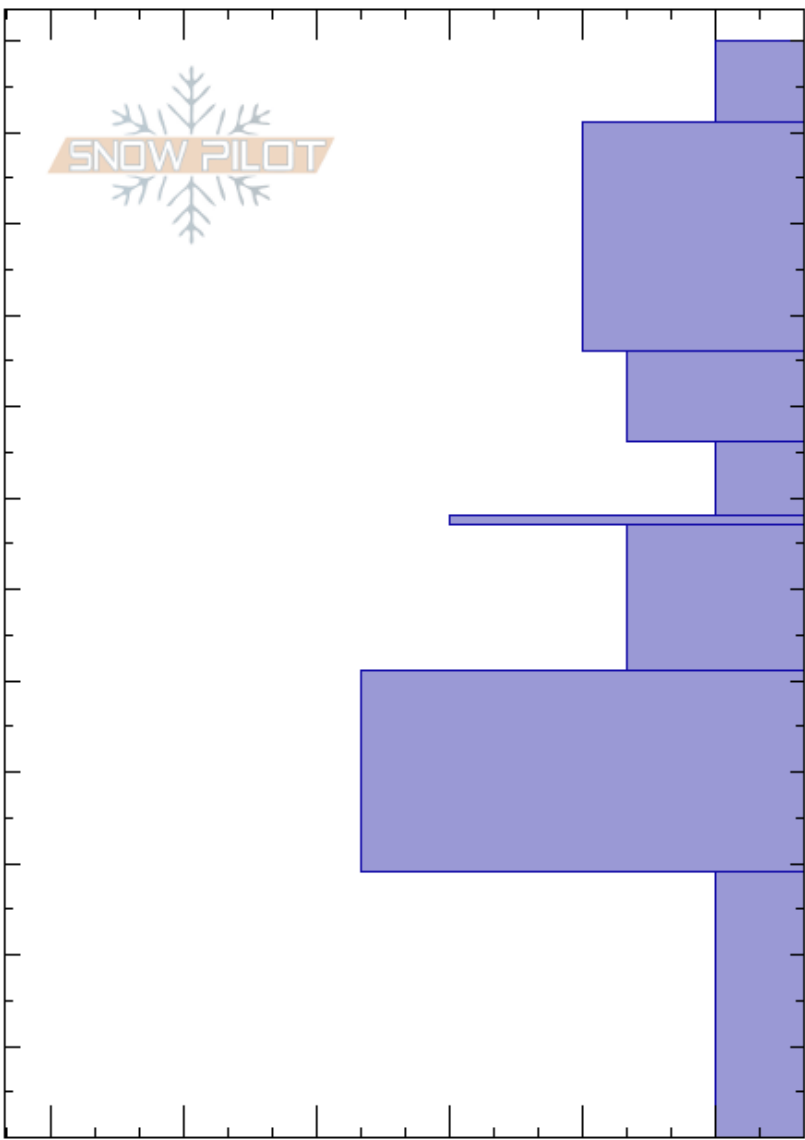

Maroon Bowl- N2-N3
 Aspen Snowmass
 CO
Elevation: 11391 ft
Aspect: NW
Specifics:

Madeline Dunn
 04/01/2018 - 12:45pm
Co-ord: 39.00000N, -106.00000W
Slope Angle: 38°
Wind Loading:

Stability:
Air Temperature: 36°F
Sky Cover: FEW
Precipitation:
Wind: Calm

HS: 120
Layer Notes:
 76-68cm: Problematic layer

| Depth (cm) | Crystal | | ρ kg/m ³ | Stability tests & Layer comments |
|------------|---------|---------|-----------------------------|----------------------------------|
| | Form | Size | | |
| 120 | • | 0.3-0.5 | | |
| 110 | | | | |
| 100 | • | 0.1 | | |
| 90 | | | | |
| 80 | • | 0.5 | | ← ECTP15 @80cm |
| 70 | ⊖ | 1 | | |
| 70 | ⊙⊙ | 0.5 | | ← ECTP17 @68cm |
| 60 | • (⊖) | 1 | | ← CT14, Q1 @55cm |
| 50 | | | | |
| 40 | • | 1 | | |
| 30 | | | | |
| 20 | ⊖ | 1-2 | | |
| 10 | | | | |
| 0 | | | | |

Notes: Felt warmer than 36 degrees F. Temp came from point forecast for Aspen Highlands.