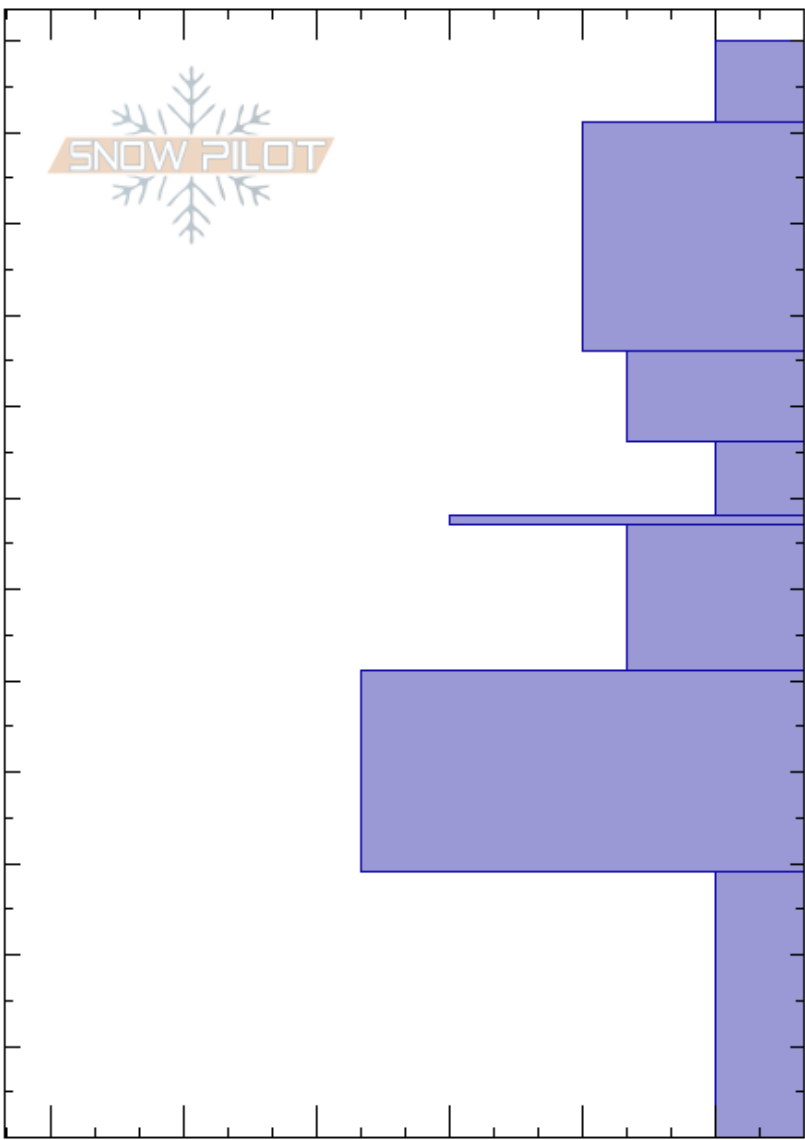

Maroon Bowl- N2-N3
 Aspen Snowmass
 CO
 Elevation: 11391 ft
 Aspect: NW
 Specifics:

Madeline Dunn
 04/01/2018 - 12:45pm
 Co-ord: 39.00000N, -106.00000W
 Slope Angle: 38°
 Wind Loading:

Stability: **HS:120**
 Air Temperature: 36°F
 Sky Cover: FEW
 Precipitation:
 Wind: Calm
 Layer Notes:
 76-68cm: Problematic layer

Depth (cm)	Crystal		Moisture	ρ kg/m ³	Stability tests & Layer comments
	Form	Size			
120	•	0.3-0.5			
110					
100	•	0.1			
90					
80	•	0.5			← ECTP15 @80cm
70	⊖	1			
70	⊙⊙	0.5			← ECTP17 @68cm
60	• (⊖)	1			← CT14, Q1 @55cm
50					
40	•	1			
30					
20					
10	⊖	1-2			
0					

Notes: Felt warmer than 36 degrees F. Temp came from point forecast for Aspen Highlands.