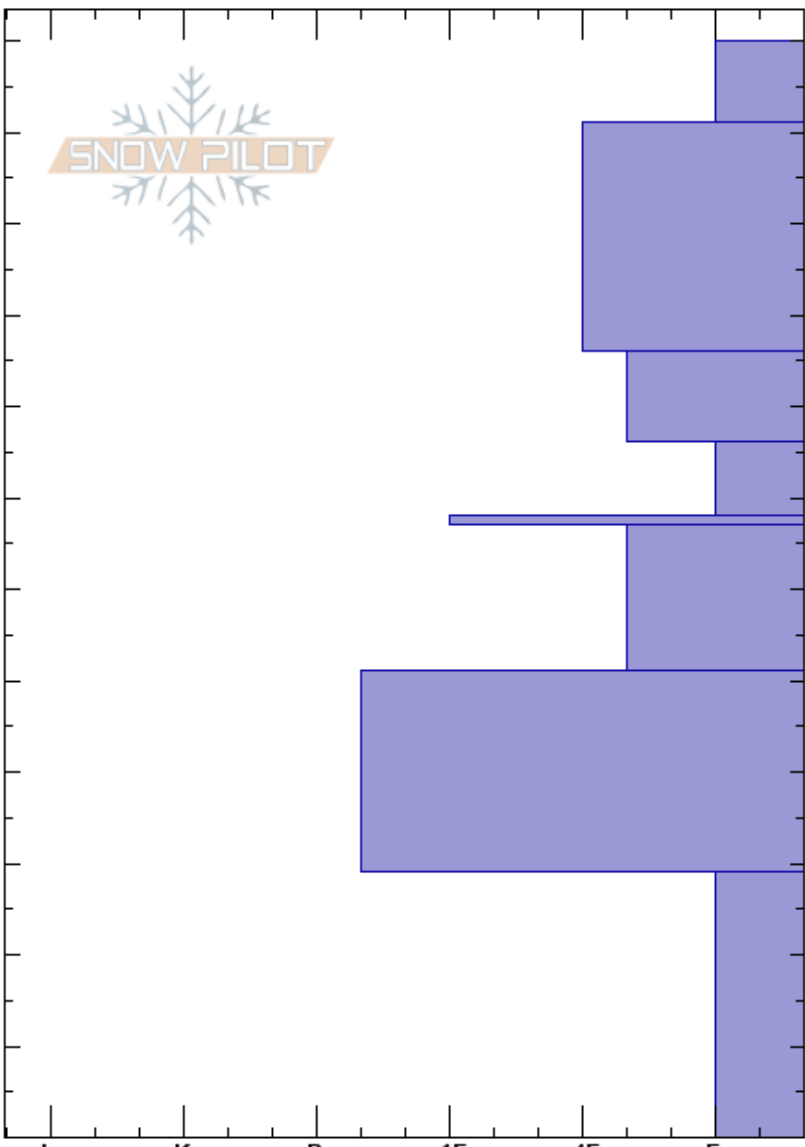

Maroon Bowl- N2-N3
 Aspen Snowmass
 CO
 Elevation: 11391 ft
 Aspect: NW
 Specifics:

Madeline Dunn
 04/01/2018 - 12:45pm
 Co-ord: 39.00000N, -106.00000W
 Slope Angle: 38°
 Wind Loading:

Stability: **HS:120**
 Air Temperature: 36°F
 Sky Cover: FEW
 Precipitation:
 Wind: Calm
 Layer Notes:
 76-68cm: Problematic layer

Depth (cm)	Crystal Form	Crystal Size	Moisture	ρ kg/m ³	Stability tests & Layer comments
120	•	0.3-0.5			
110					
100	•	0.1			
90					
80	•	0.5			← ECTP15 @80cm
70	⊖	1			
70	⊙⊙	0.5			← ECTP17 @68cm
60	• (⊖)	1			← CT14, Q1 @55cm
50					
40	•	1			
30					
20	⊖	1-2			
10					
0					