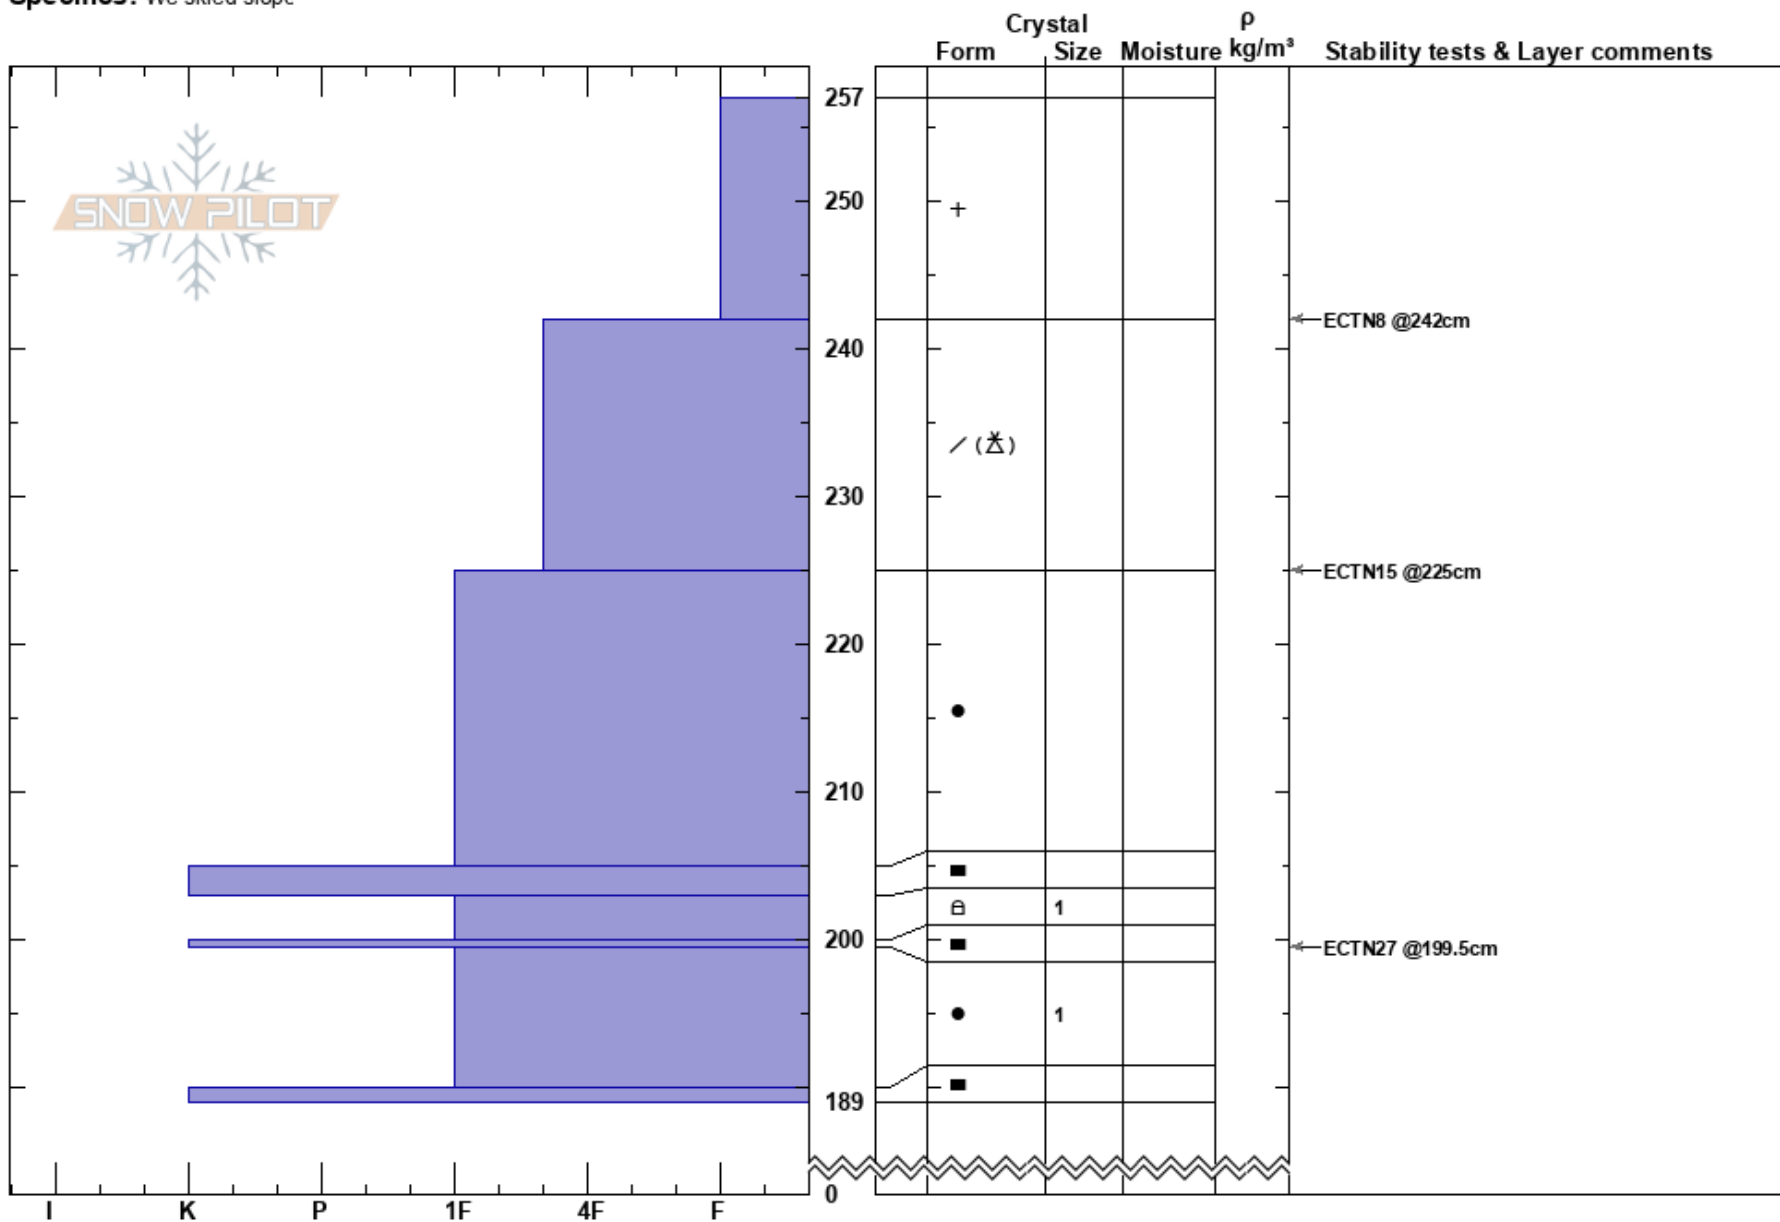

Palisades Butte
 Gallatin Range-N
 MT
Elevation: 9650 ft
Aspect: 160°
Specifics: We skied slope

Doug Chabot-Admin
 03/29/2018 - 11:45am
Co-ord: 45.41848N, -110.97893W
Slope Angle: 32°
Wind Loading: yes

Stability: Very Good **HS:**257 **Layer Notes:**
Air Temperature: -7°C
Sky Cover: CLR
Precipitation: NO
Wind: W Moderate

Notes: