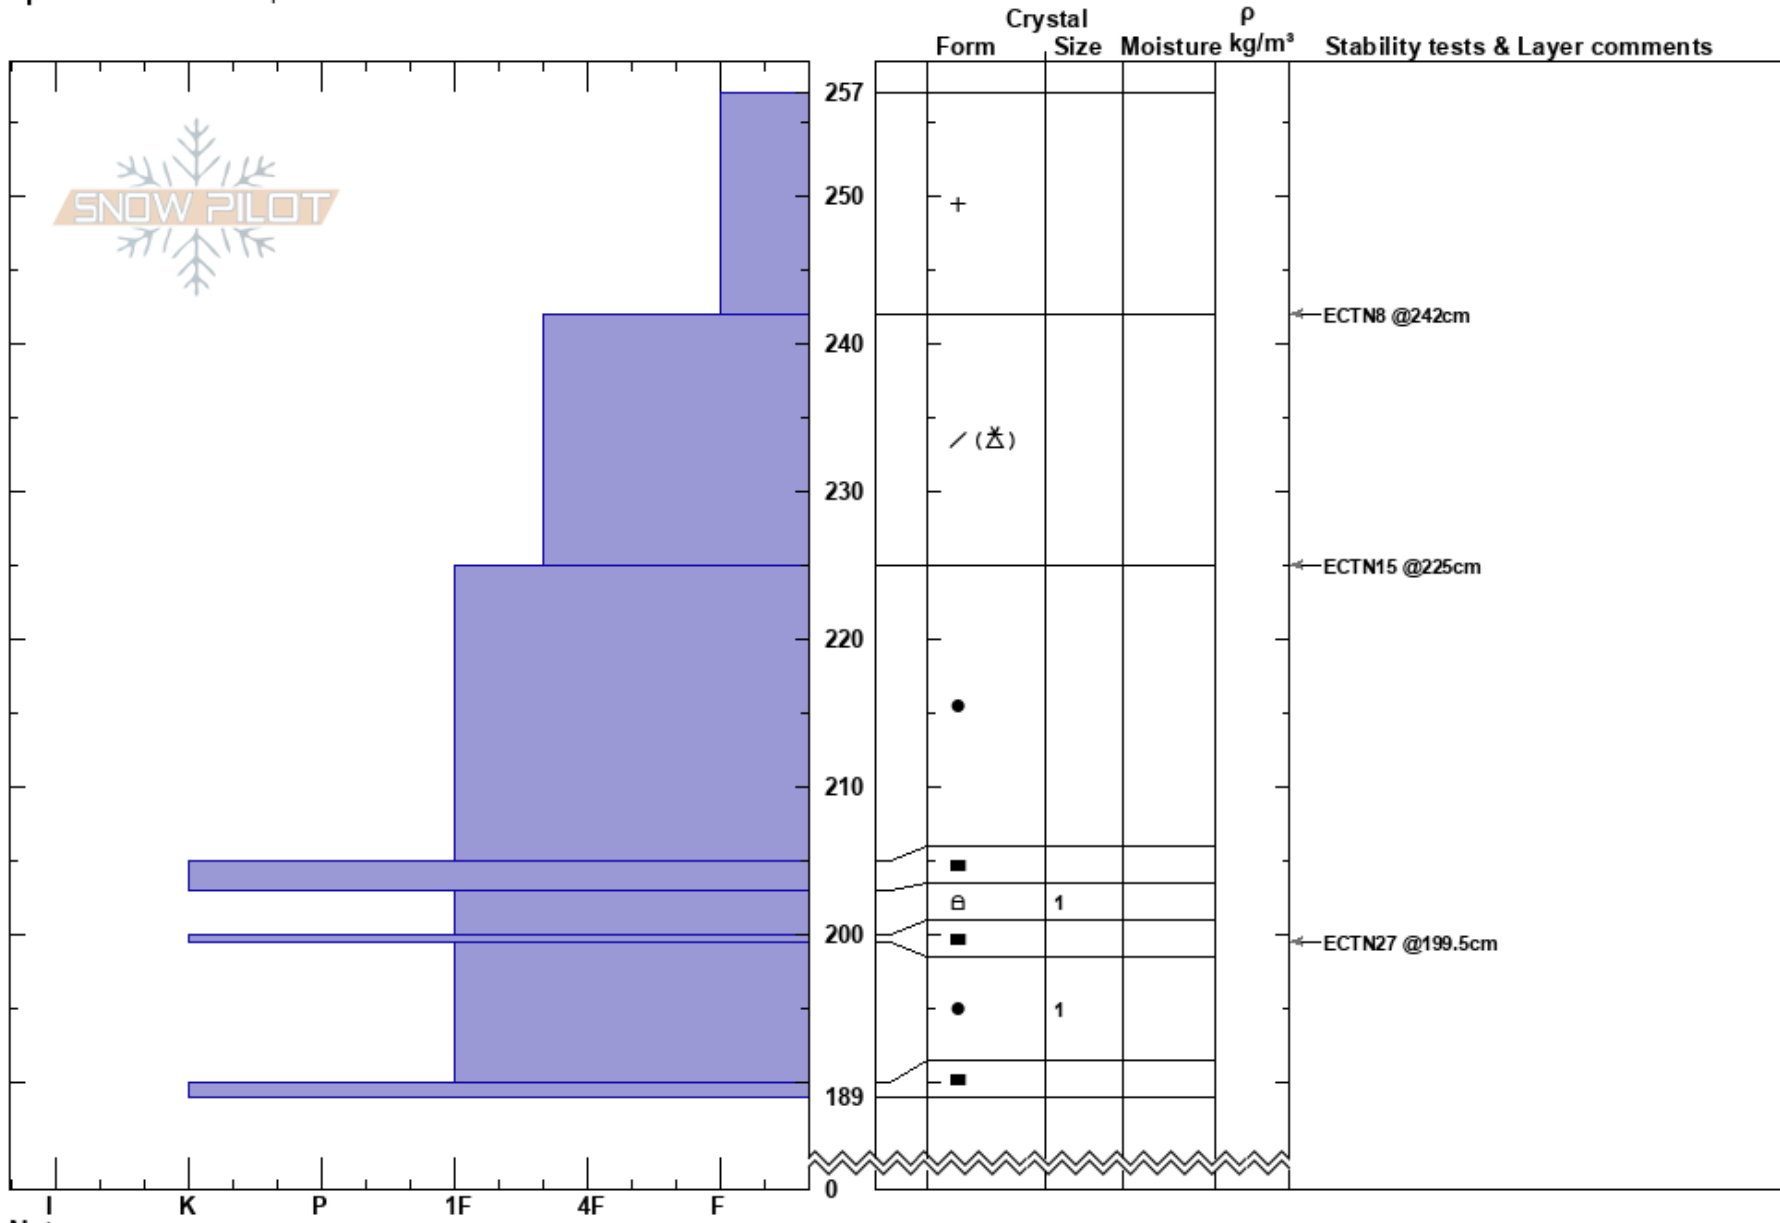

Palisades Butte
 Gallatin Range-N
 MT
 Elevation: 9650 ft
 Aspect: 160°
 Specifics: We skied slope

Doug Chabot-Admin
 03/29/2018 - 11:45am
 Co-ord: 45.41848N, -110.97893W
 Slope Angle: 32°
 Wind Loading: yes

Stability: Very Good HS:257 Layer Notes:
 Air Temperature: -7°C
 Sky Cover: CLR
 Precipitation: NO
 Wind: W Moderate

Notes: