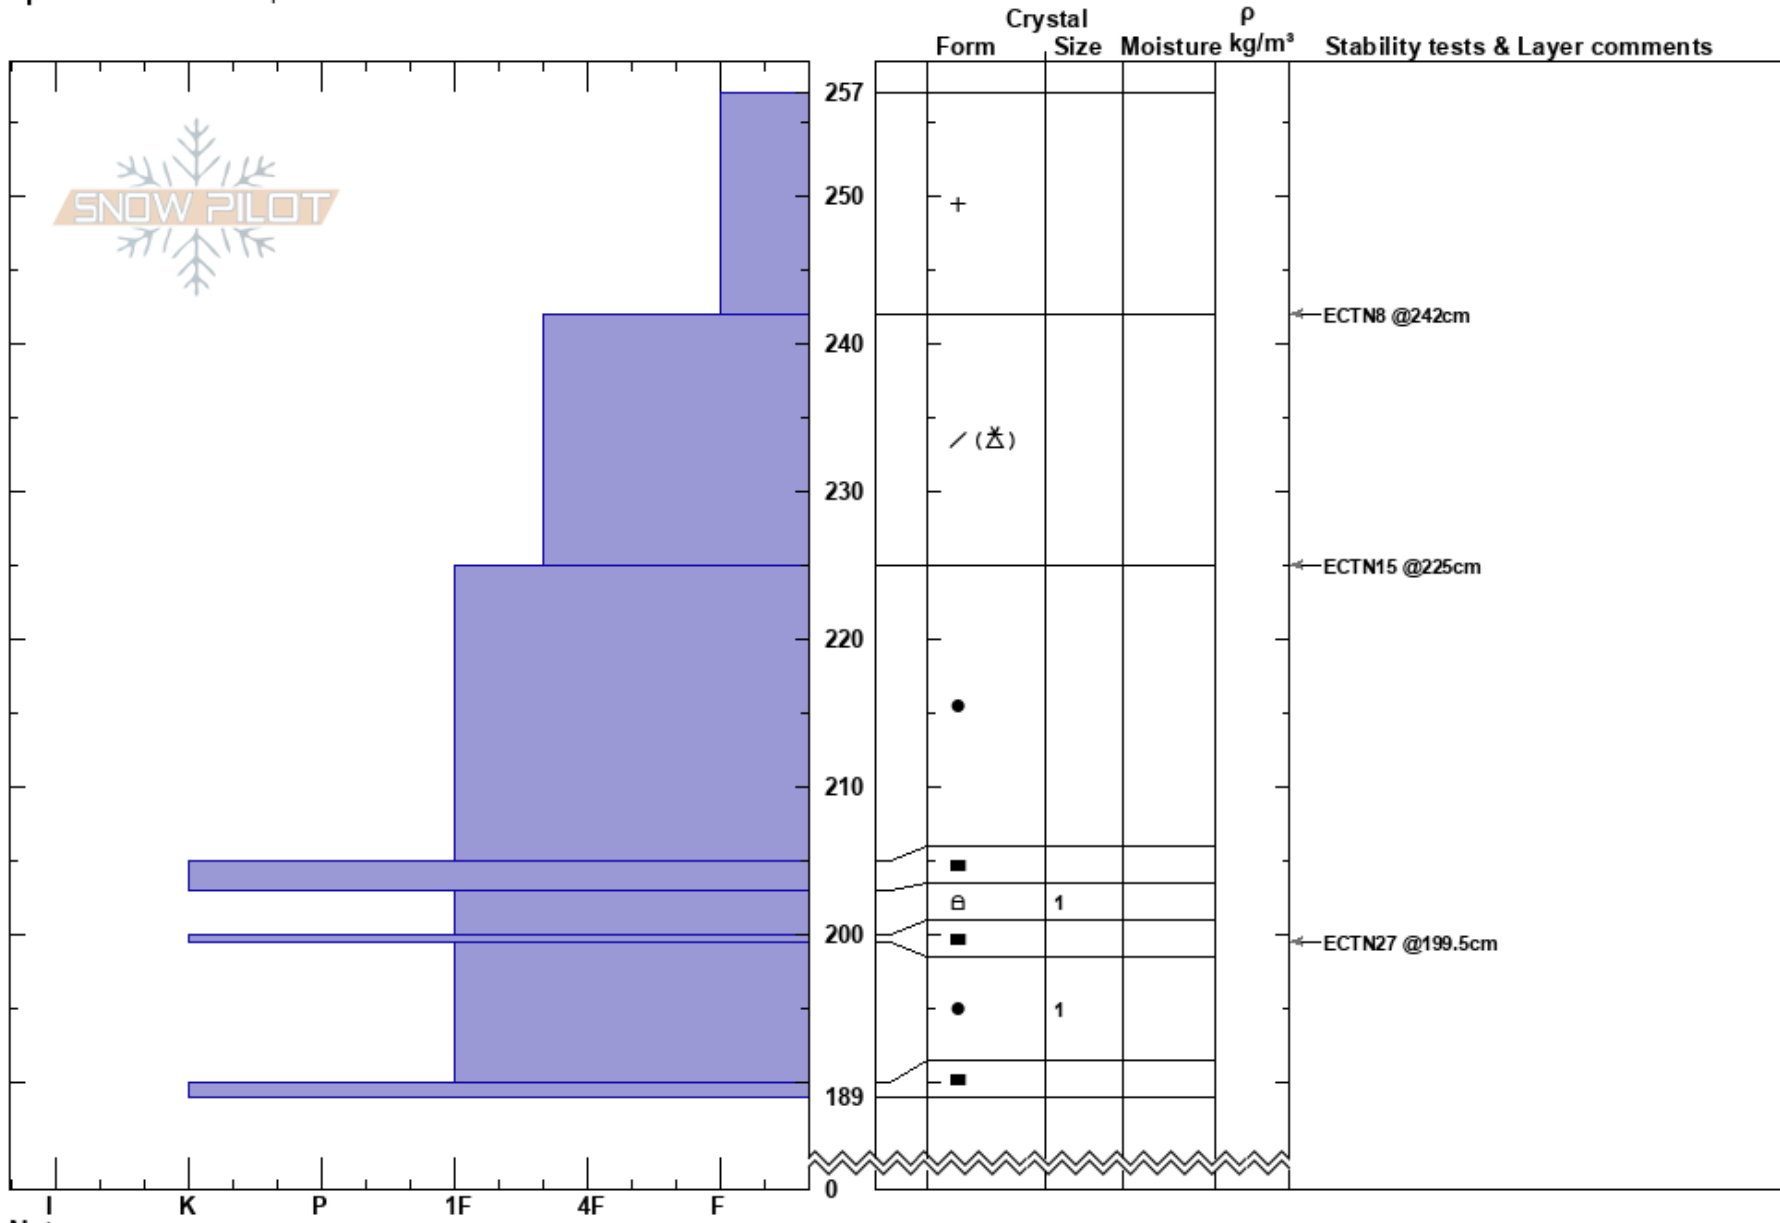

Palisades Butte
 Gallatin Range-N
 MT
Elevation: 9650 ft
Aspect: 160°
Specifics: We skied slope

Doug Chabot-Admin
 03/29/2018 - 11:45am
Co-ord: 45.41848N, -110.97893W
Slope Angle: 32°
Wind Loading: yes

Stability: Very Good **HS:**257 **Layer Notes:**
Air Temperature: -7°C
Sky Cover: CLR
Precipitation: NO
Wind: W Moderate

Notes: