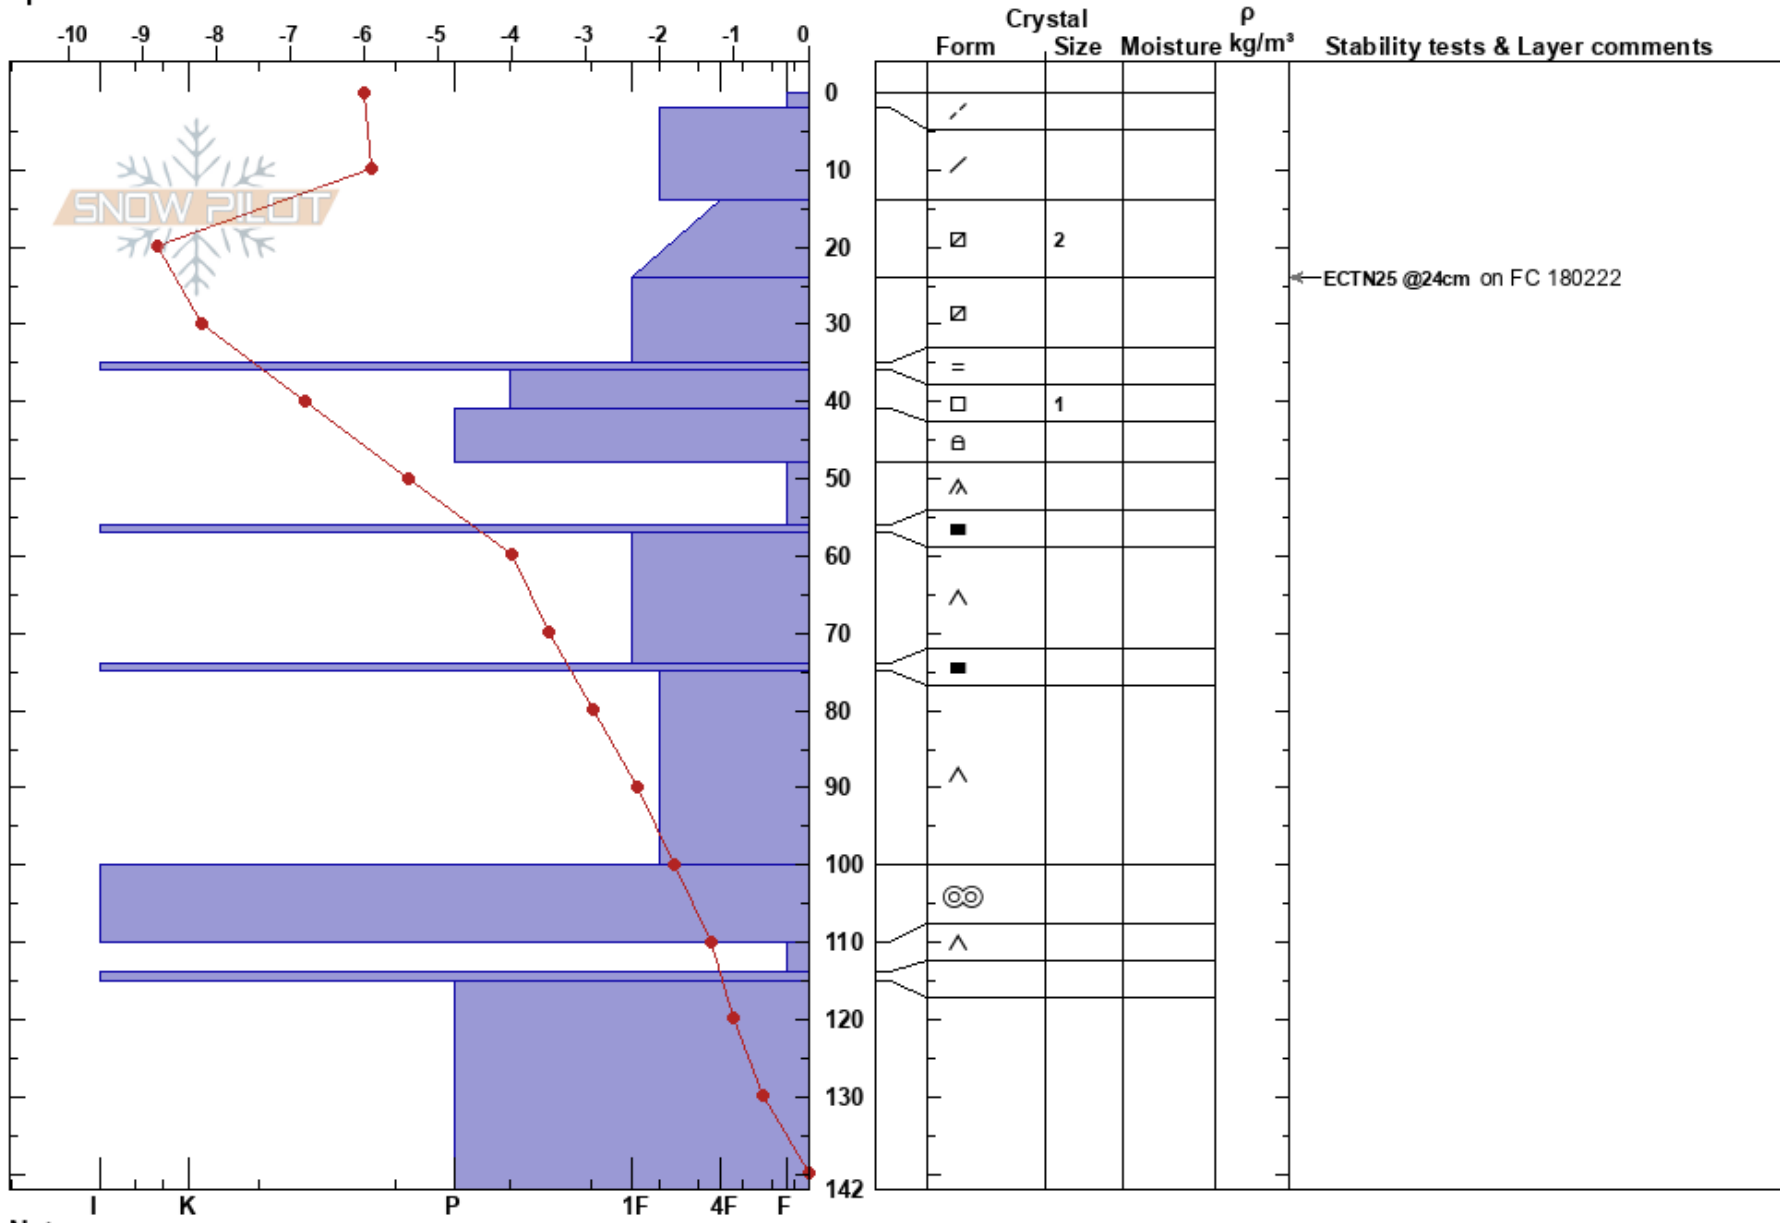

SO Lill Skarven
 Funäsfjällen
 Sweden
 Elevation: 1160 m
 Aspect: SE
 Specifics:

John Wilcoxon
 01/04/2018 - 11:16
 Co-ord: 62.57259N, 12.36444E
 Slope Angle: 32°
 Wind Loading:

Stability:
 Air Temperature: -7.3°C PF:10
 Sky Cover: CLR
 Precipitation: NO
 Wind:

HS:142
 Layer Notes:

Notes: