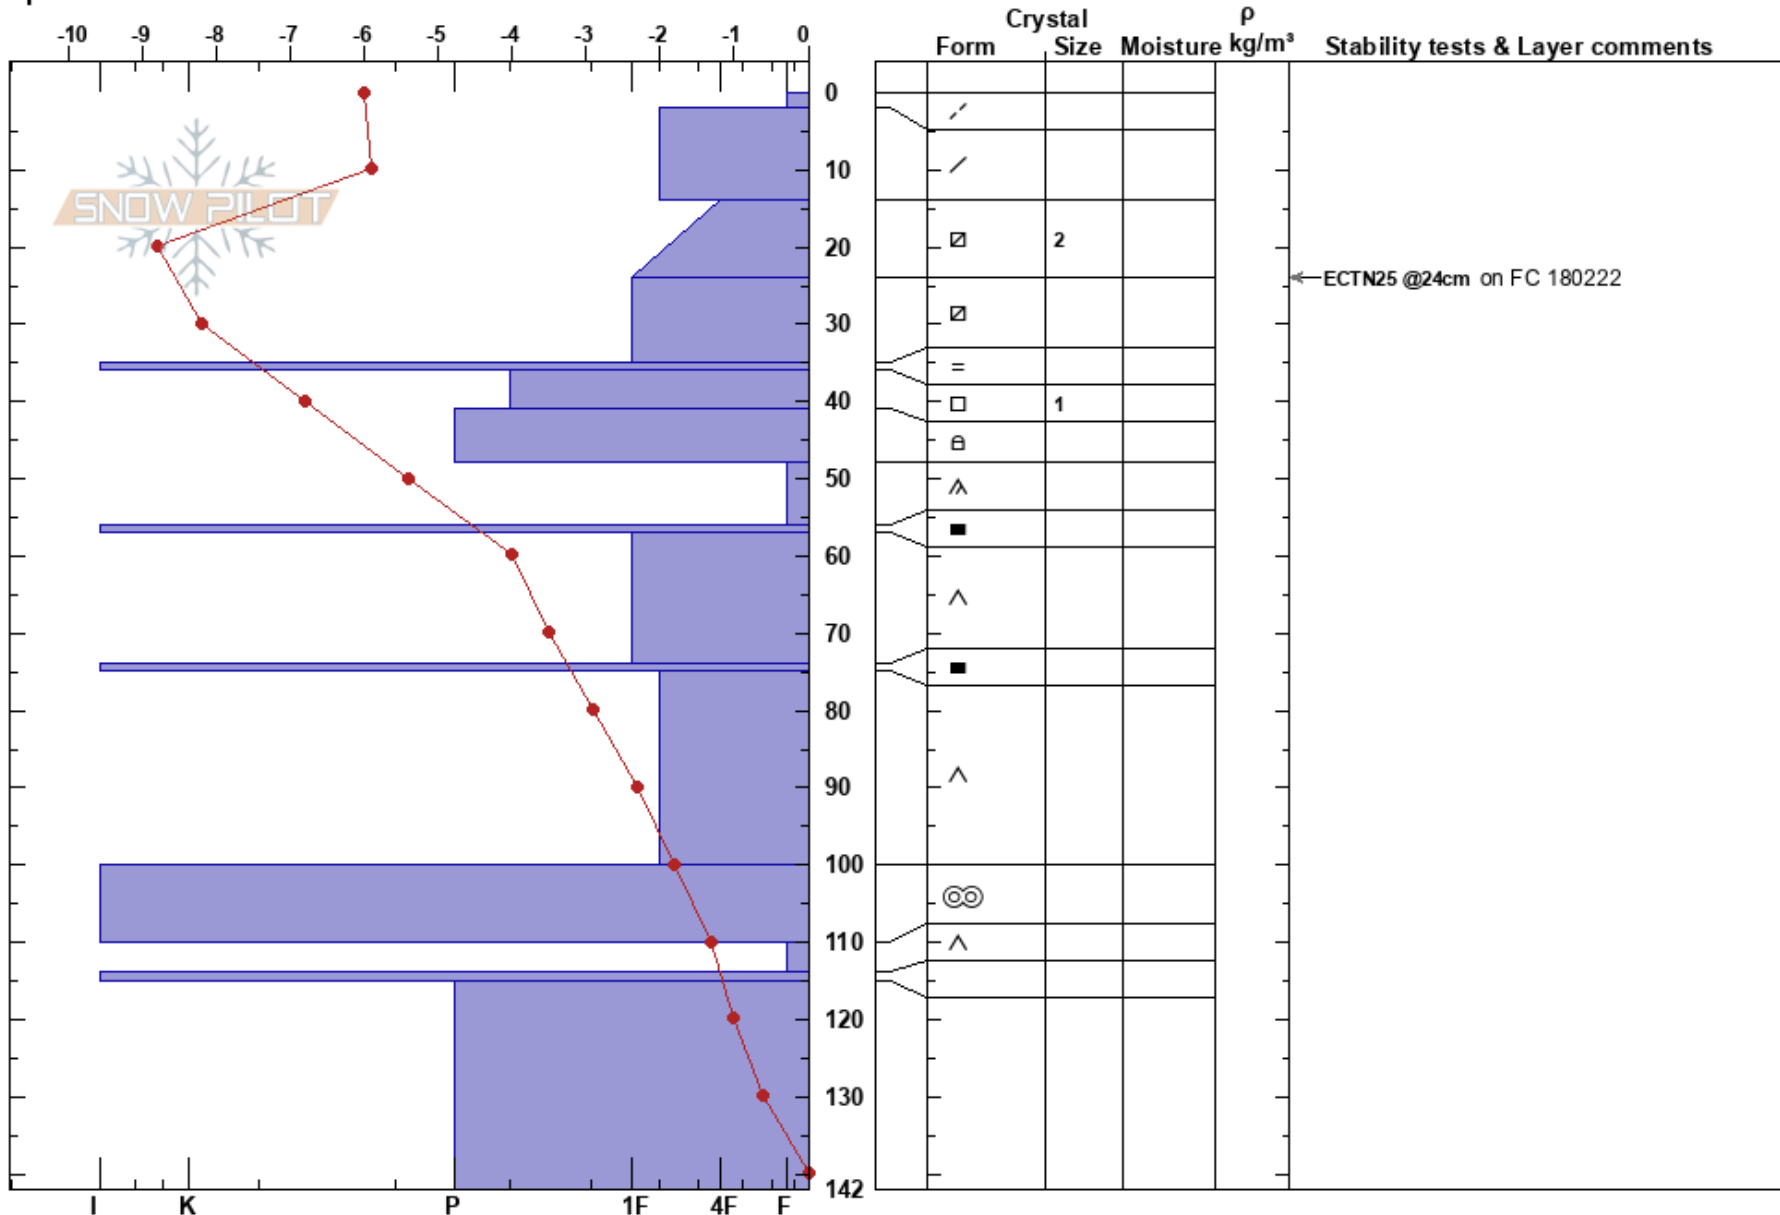

SO Lill Skarven
 Funäsfjällen
 Sweden
 Elevation: 1160 m
 Aspect: SE
 Specifics:

John Wilcoxon
 01/04/2018 - 11:16
 Co-ord: 62.57259N, 12.36444E
 Slope Angle: 32°
 Wind Loading:

Stability:
 Air Temperature: -7.3°C PF:10
 Sky Cover: CLR
 Precipitation: NO
 Wind:

HS:142
 Layer Notes:

Notes: