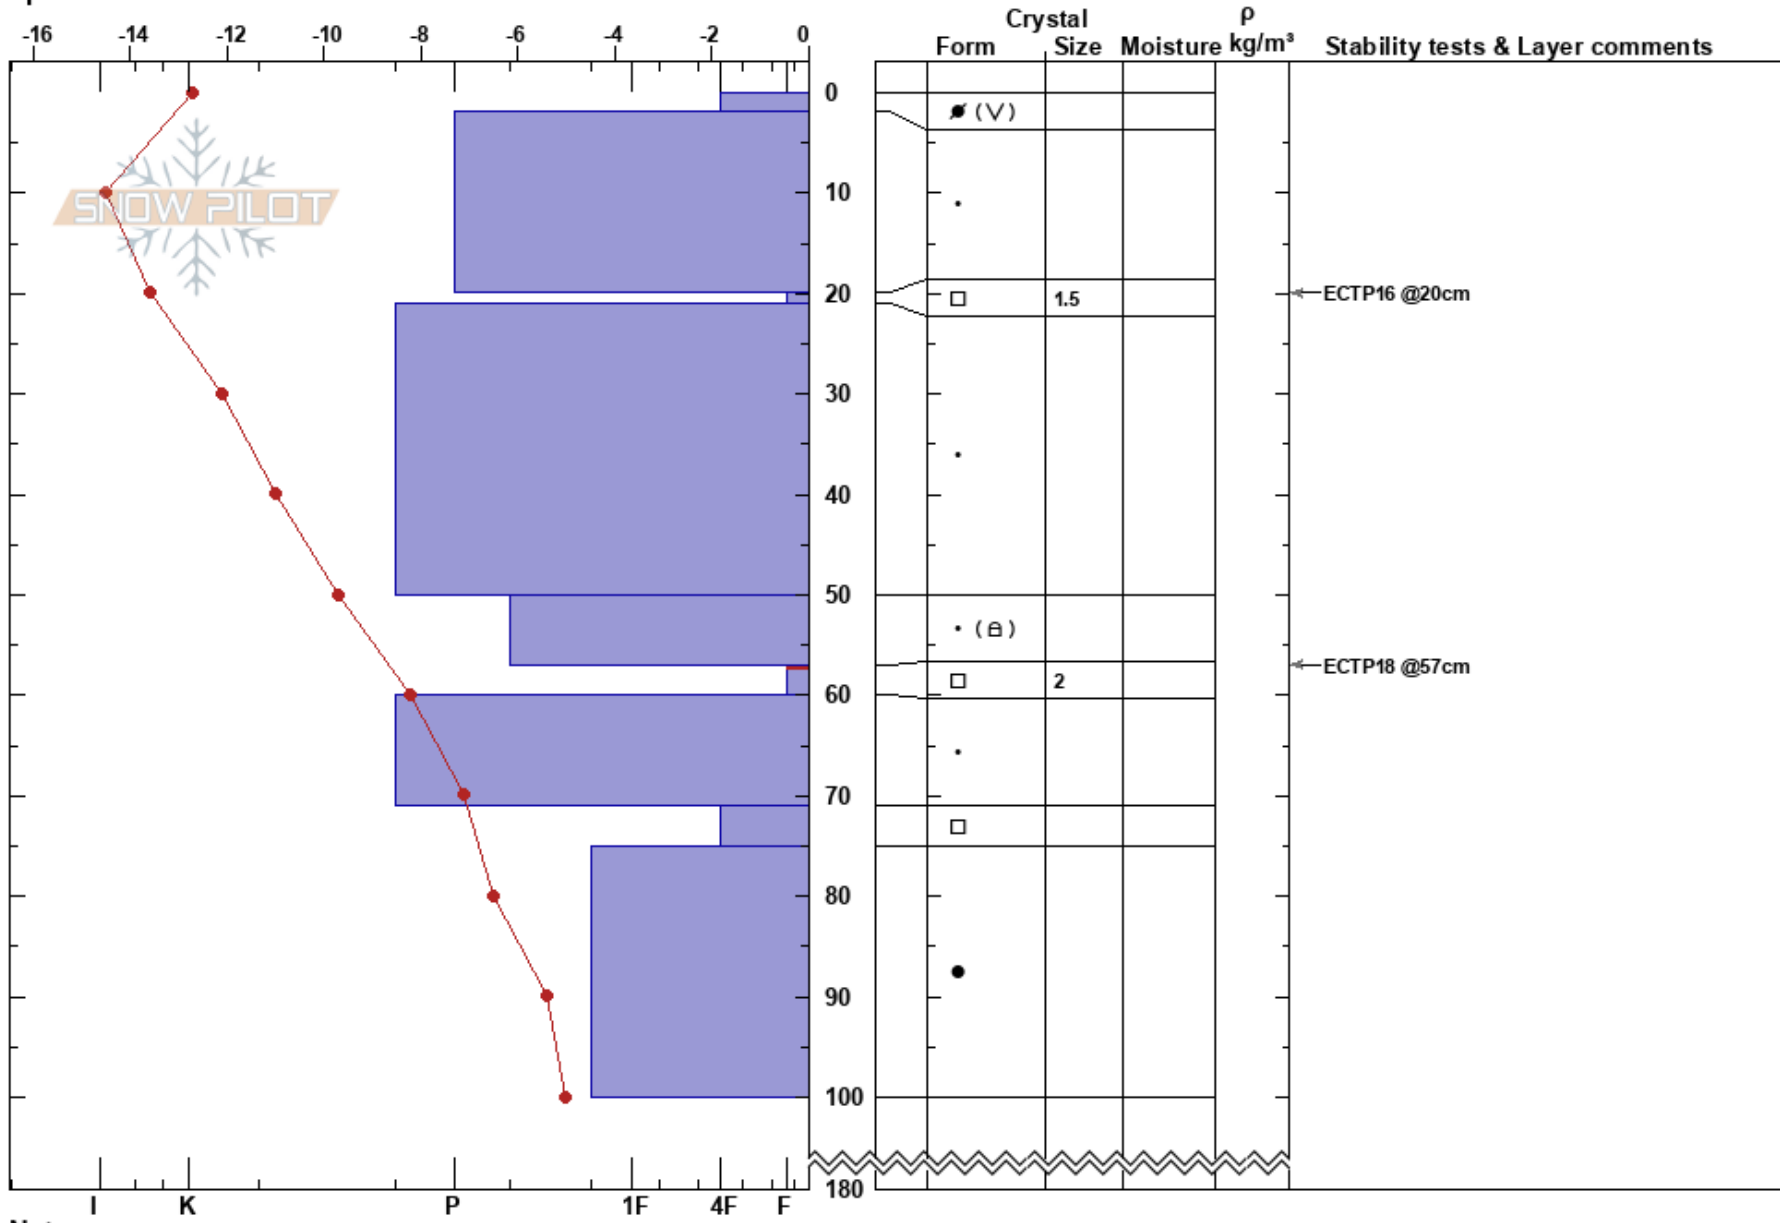

Mittåkläppen NO  
 Funäsfjällen  
 Sweden  
 Elevation: 1100 m  
 Aspect: NE  
 Specifics:

Mattias Åberg  
 01/04/2018 - 10:00  
 Co-ord: 62.74724N, 12.42632E  
 Slope Angle: 30°  
 Wind Loading:

Stability:  
 Air Temperature:  
 Precipitation:  
 Wind:  
 HS:180  
 PF:2 57-60cm:Problematic layer