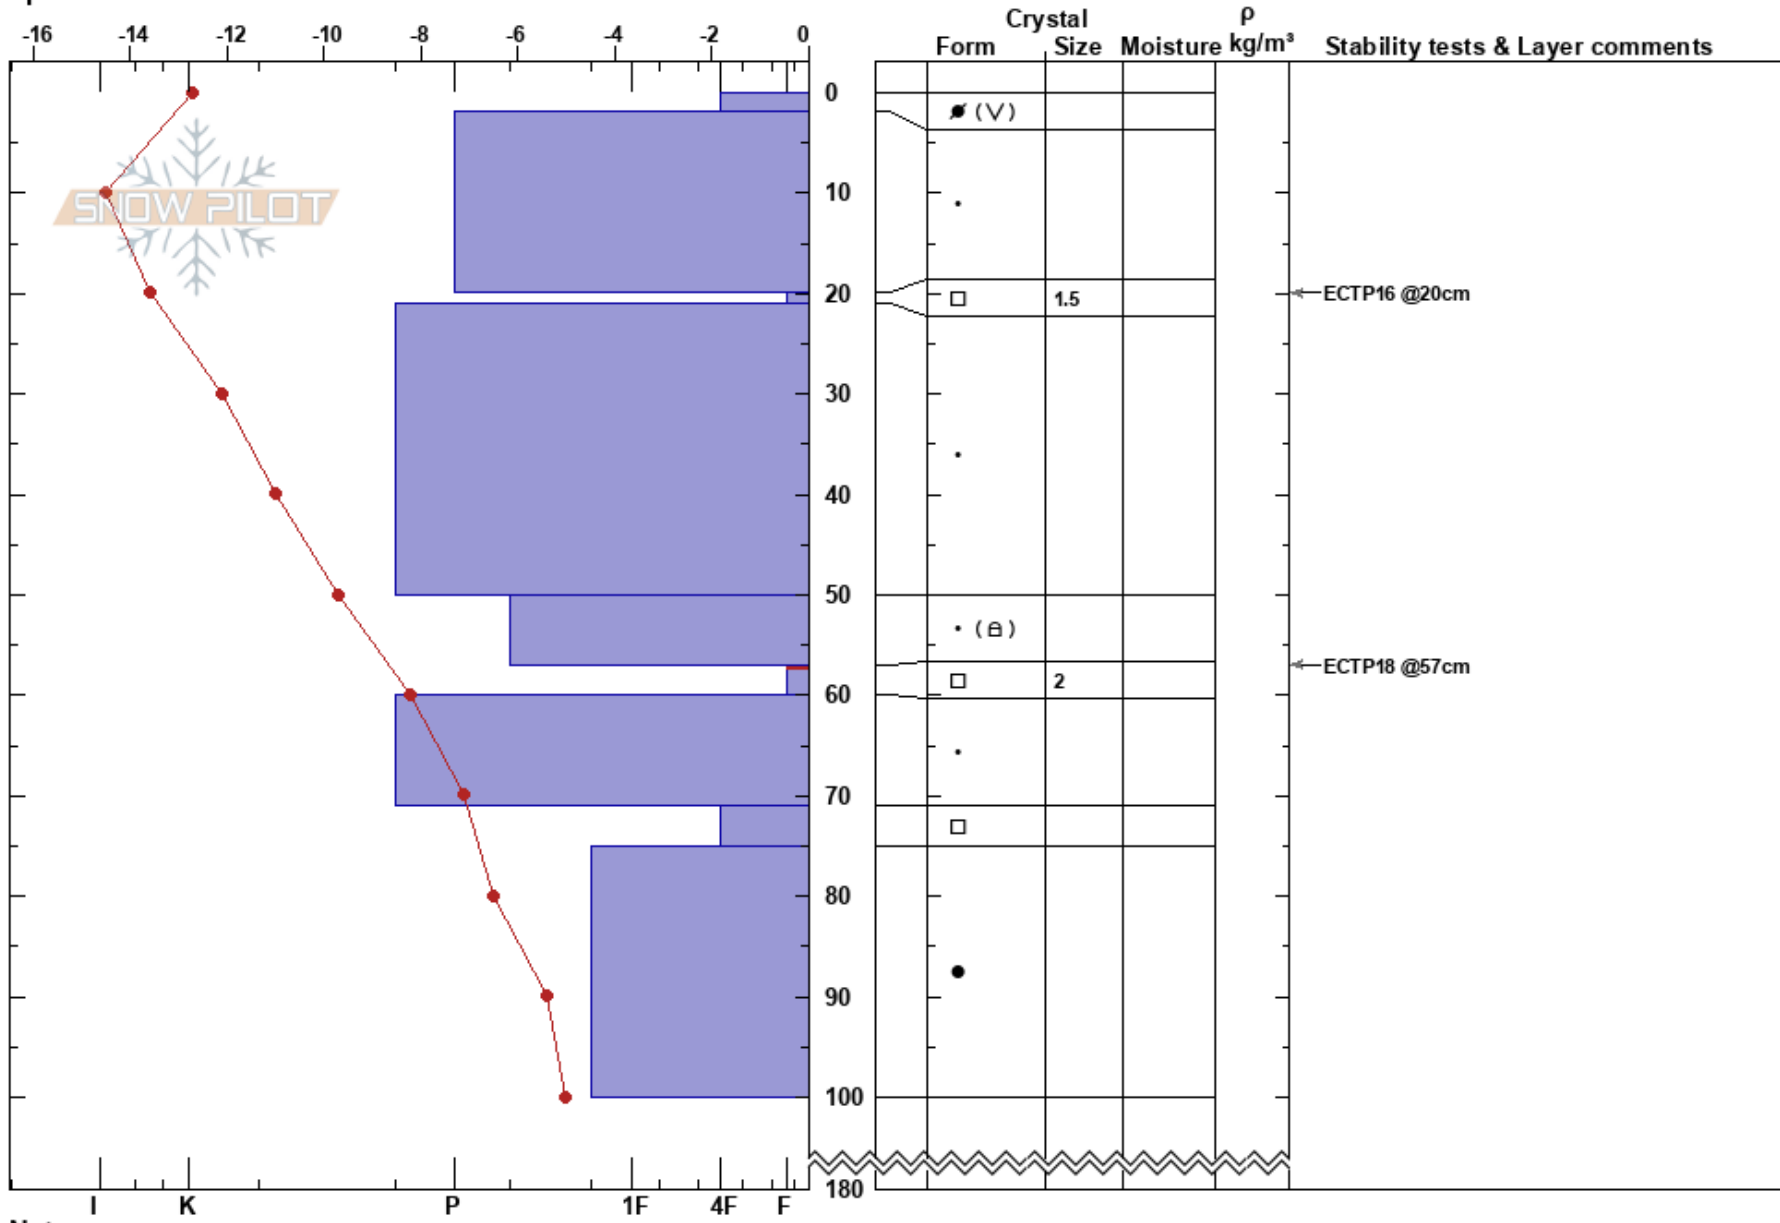

Mittåkläppen NO
 Funäsfjällen
 Sweden
 Elevation: 1100 m
 Aspect: NE
 Specifics:

Mattias Åberg
 01/04/2018 - 10:00
 Co-ord: 62.74724N, 12.42632E
 Slope Angle: 30°
 Wind Loading:

Stability:
 Air Temperature:
 Precipitation:
 Wind:
 HS:180
 PF:2 57-60cm:Problematic layer