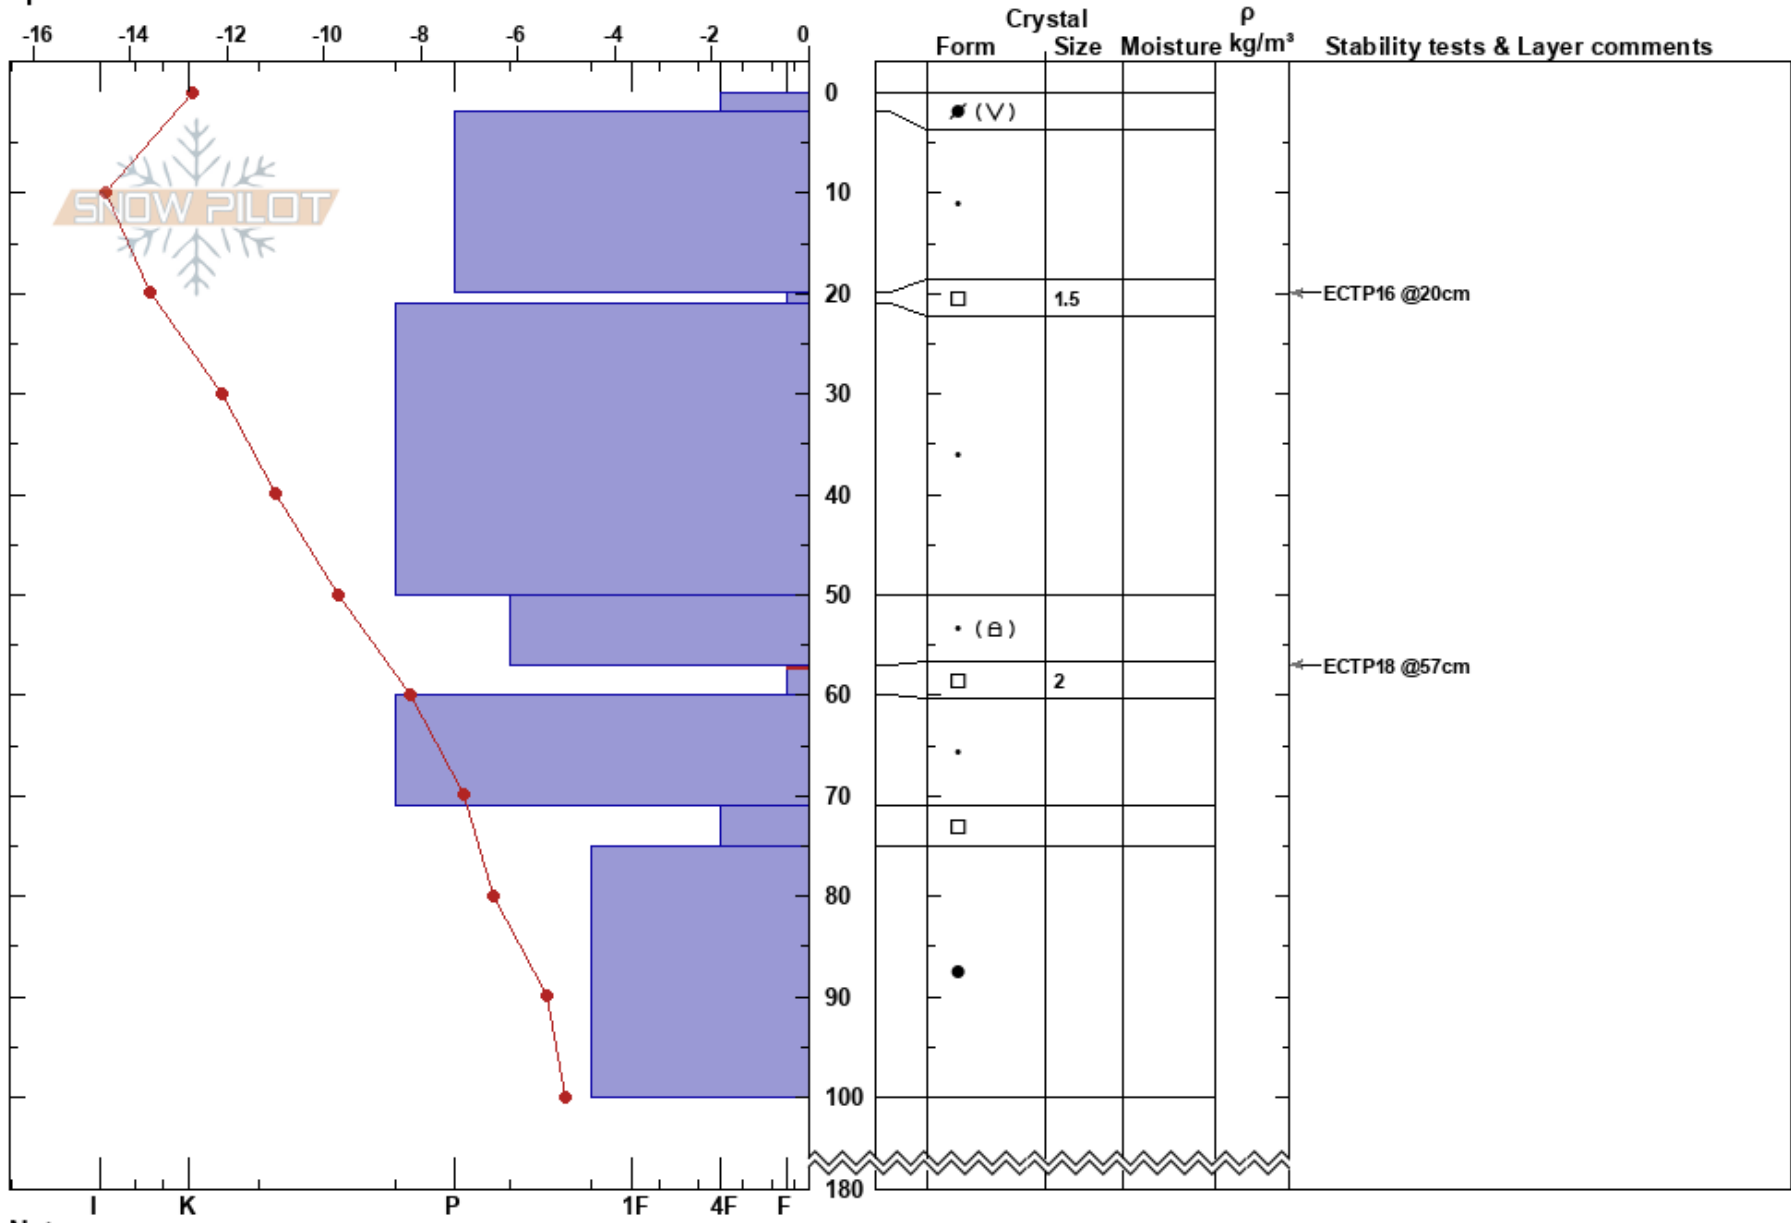

Mittåkläppen NO
 Funäsfjällen
 Sweden
 Elevation: 1100 m
 Aspect: NE
 Specifics:

Mattias Åberg
 01/04/2018 - 10:00
 Co-ord: 62.74724N, 12.42632E
 Slope Angle: 30°
 Wind Loading:

Stability:
 Air Temperature:
 Precipitation:
 Wind:
 HS:180
 PF:2 57-60cm:Problematic layer