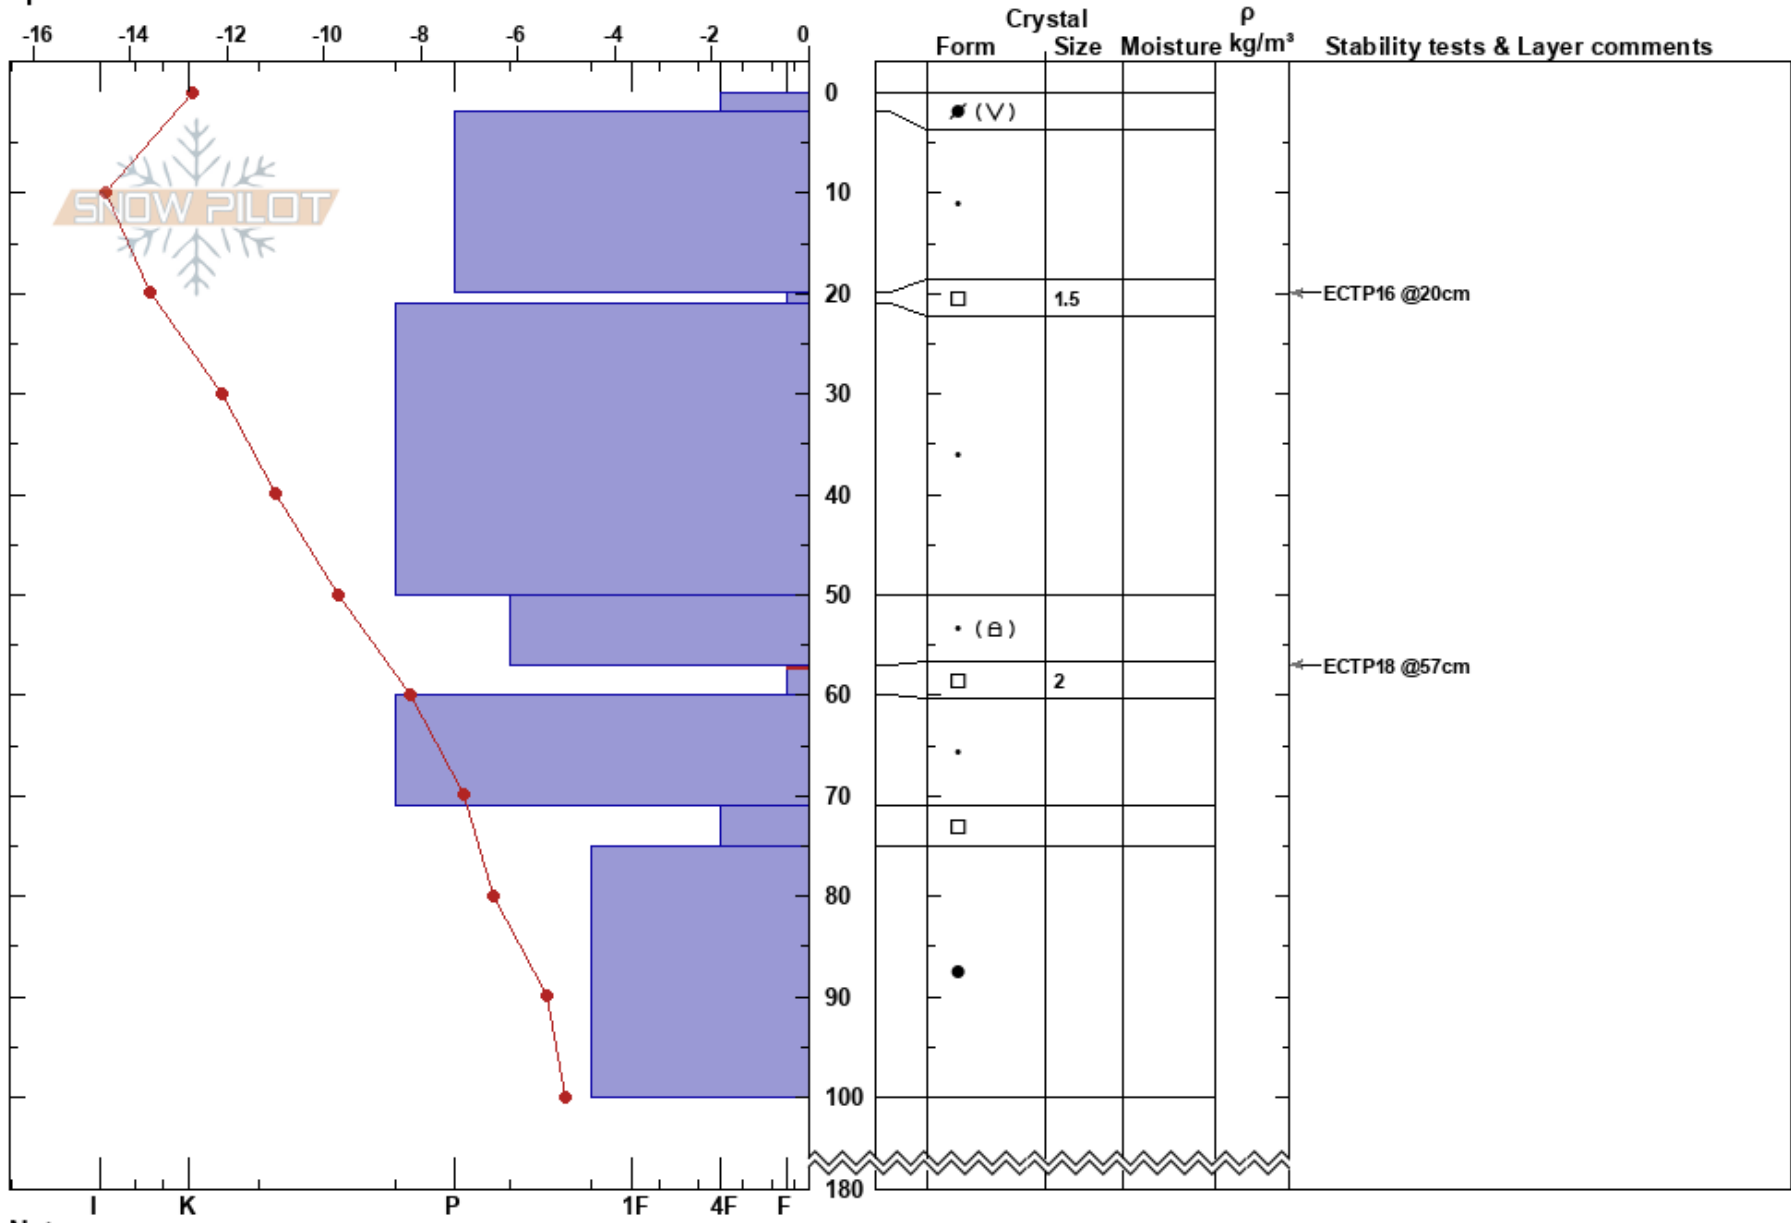

Mittåkläppen NO  
 Funäsfjällen  
 Sweden  
 Elevation: 1100 m  
 Aspect: NE  
 Specifics:

Mattias Åberg  
 01/04/2018 - 10:00  
 Co-ord: 62.74724N, 12.42632E  
 Slope Angle: 30°  
 Wind Loading:

Stability:  
 Air Temperature:  
 Precipitation:  
 Wind:  
 HS:180  
 PF:2 57-60cm:Problematic layer